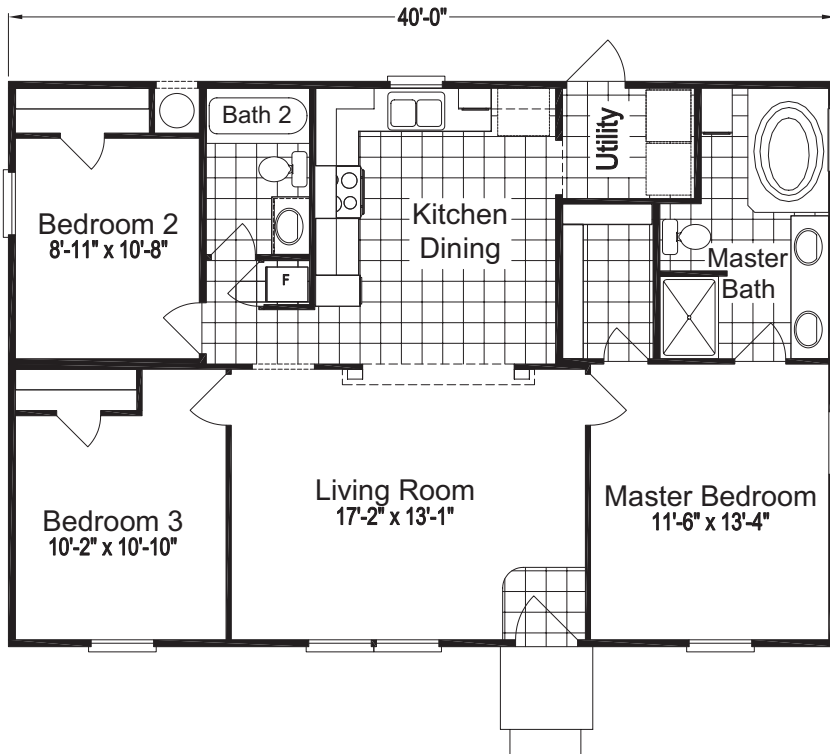

★ **SELECT** Banner Finance Program

— HOMES

Copyright © Palm Harbor Homes, Inc.

- Large living area
- Large bedrooms
- Walk-in closet in master bedroom
- Glamour bath standard

Copyright © Palm Harbor Homes, Inc. Because Palm Harbor Homes has a continuous product updating and improvement process, prices, plans, dimensions, features, materials, specifications and availability are subject to change without notice or obligation. Please refer to working drawings for actual dimensions. Renderings and floor plans are artist's depictions only and may vary from the completed home. Square footage calculations and room dimensions are approximate subject to industry standards.

Special Banner
Program
Financing For
Credit
Scores of
575
Or Higher

palmharbor.com

The Heritage Home I BBP3 40E4

Approx. 1,093 Sq. Ft.
3 Bedrooms, 2 Baths

Austin and Ft. Worth Building Centers 7/11