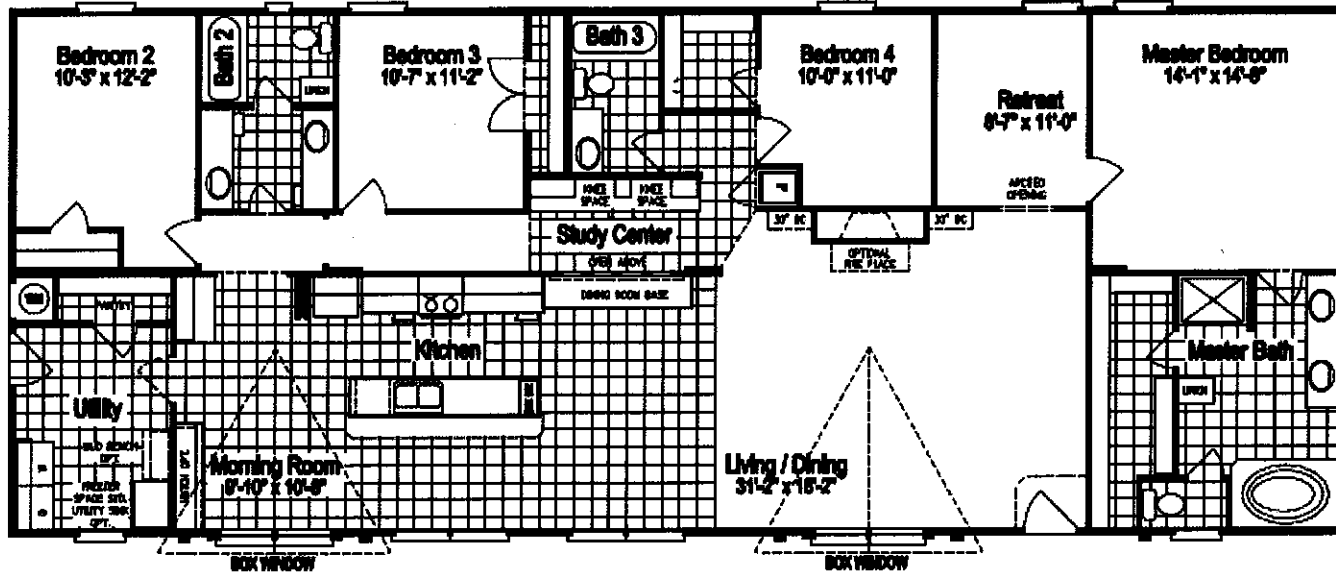

### Model 15TL T4 76A4

2,280 Sq. Ft.

4 Bedrooms, 3 Baths

Ft. Worth, TX. 6/11

## Features

Spacious Master Suite with Private Entry  
Large pantry in Bonus Utility Room  
Huge Living Room

Study Center  
Social Entertainment Bar  
Kitchen with a view