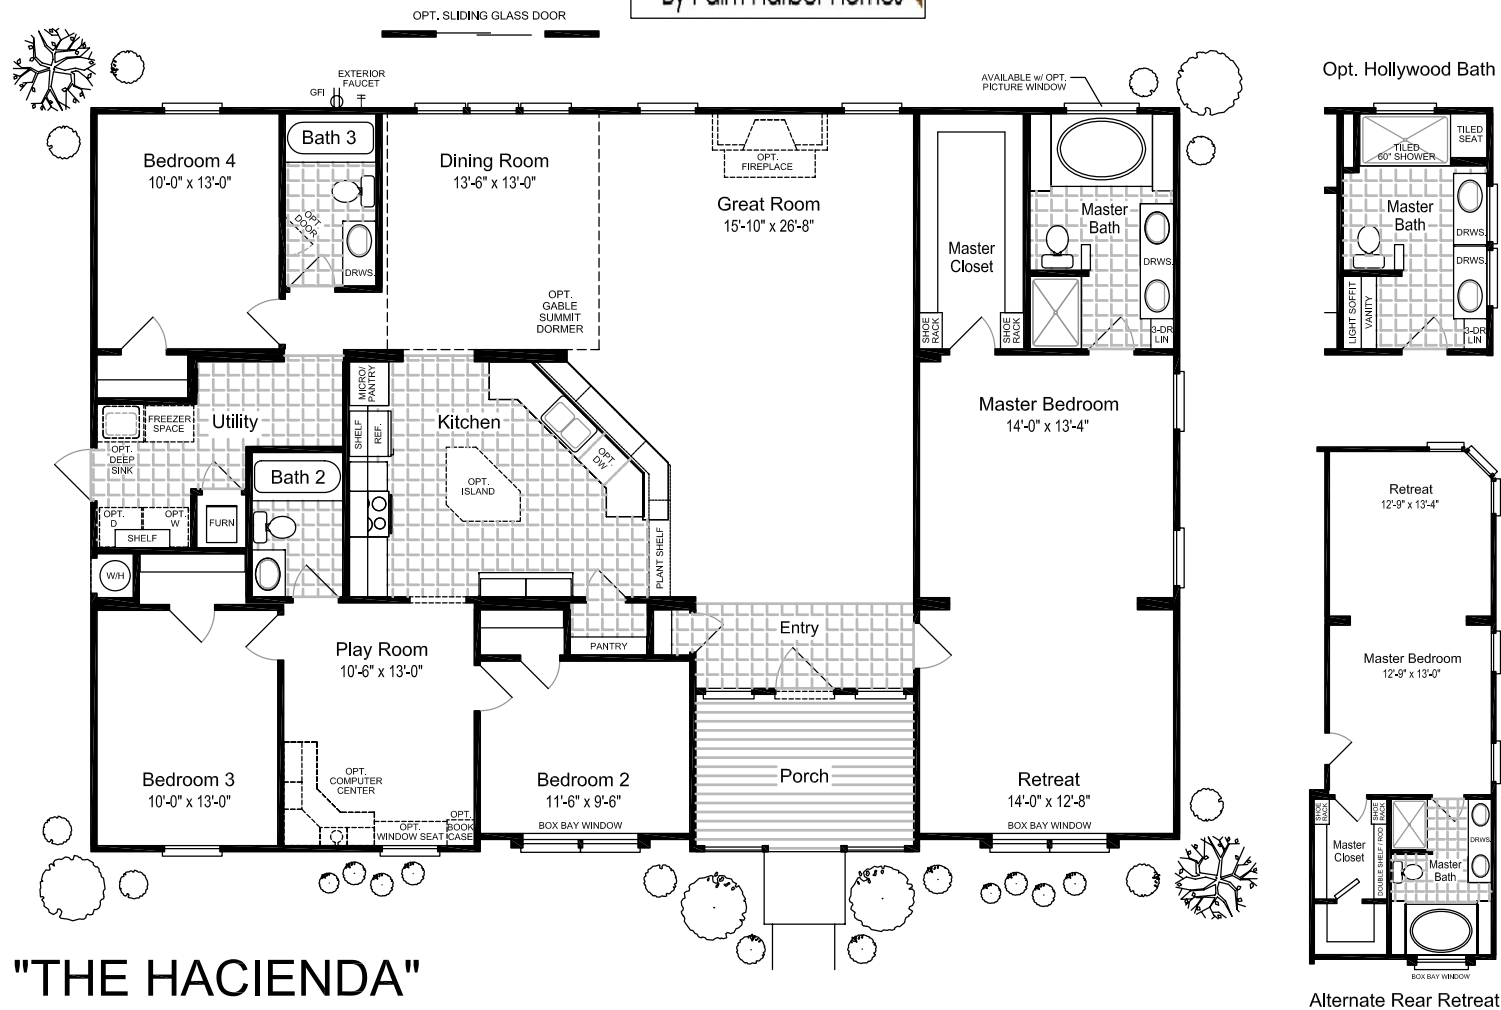

VISTA RIDGE

By Palm Harbor Homes

"THE HACIENDA"
Model: VRWD 60T5
 2338 Square feet
 41' x 60'
4 Bedrooms / 3 Baths
 Austin, Texas Date: 8/13/2010

Key Features:

- Covered Porch and Entrance
- 'Center of the Universe' Kitchen
- Massive Great Room Area
- Retreat and Play Room
- Oversized Master Bedroom
- Full Soaker Tub and 48" Shower

Because Palm Harbor Homes has a continuous product updating and improvement process, specifications are subject to change without notice or obligation. Likewise, the floor plan shown is representative only and may vary from the actual home. Square footage calculations are based on nominal widths and all room dimensions are approximate subject to industry standards. R-values may vary in compressed areas. Some transportation components may have been recycled after close inspection for safety and appearance.