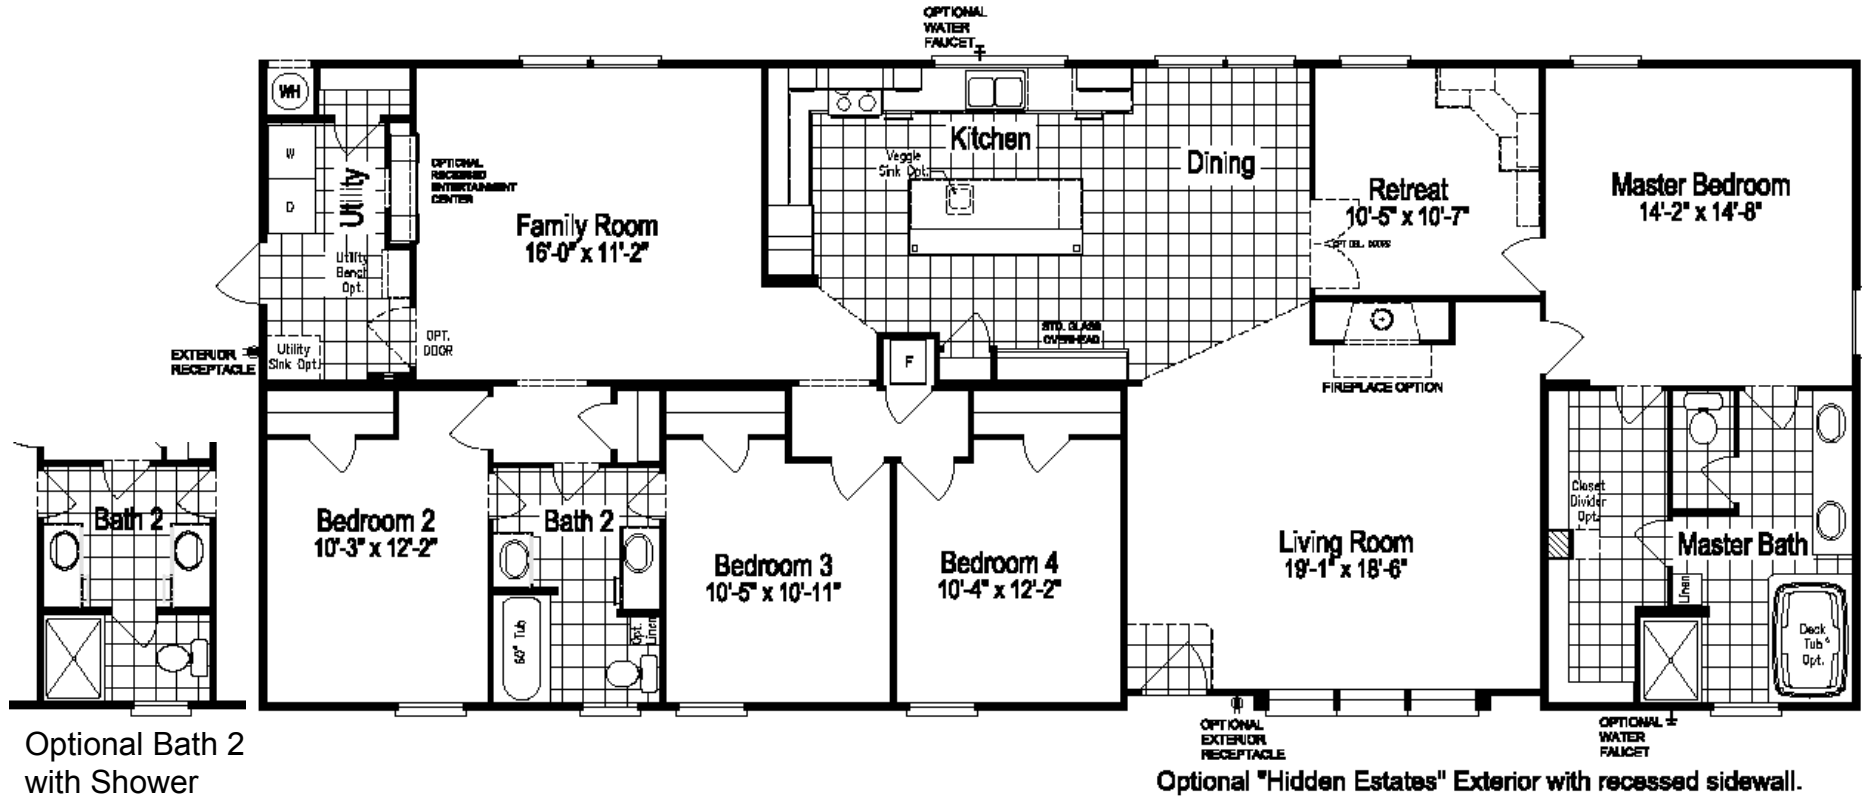

## Pecan Valley IV Model 15HP T4 74A1

2,220 Sq. Ft.

4 Bedrooms, 2 Baths

Ft. Worth, TX. 9/09

Spacious Master Suite  
Huge Kitchen Island  
Oversized Master Bathroom  
Extra Utility Room Storage

Private Master Commode Area  
Enormous Walk-in Closet  
2 Living areas.... Optional Media Room  
Adult Retreat Room