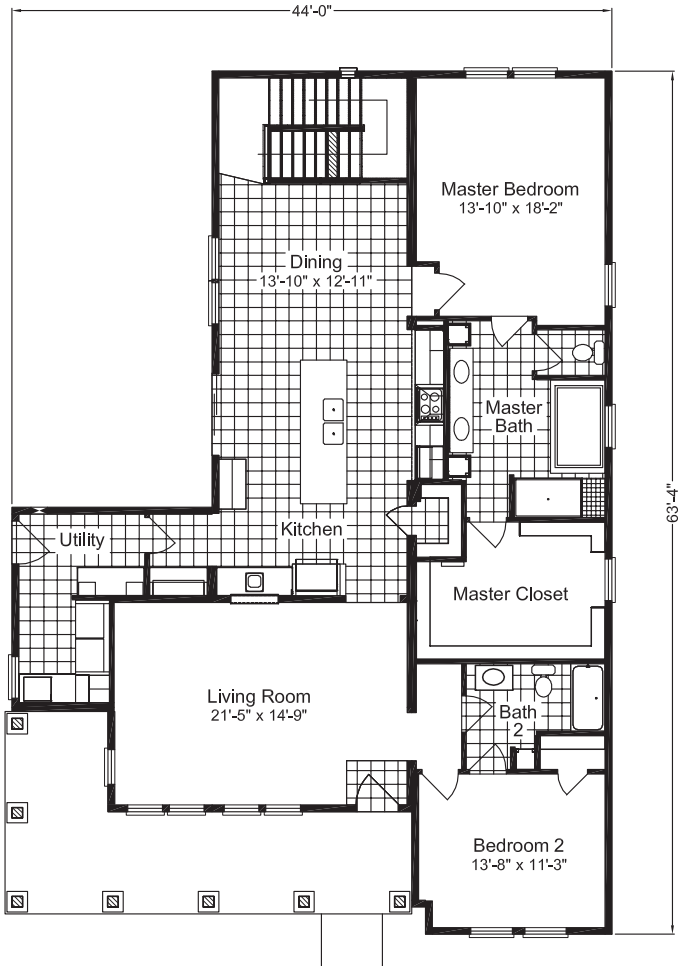

www.palmharbor.com

THE TULAROSA

The Tularosa

1st Floor: Approx. 2,000 Sq. Ft.
 2nd Floor: Approx. 939 Sq. Ft.
 Total: Approx. 2,939 Sq. Ft.

- 4 bedrooms, 3 baths
- Wrap around porch

- Home theatre
- Gigantic master closet