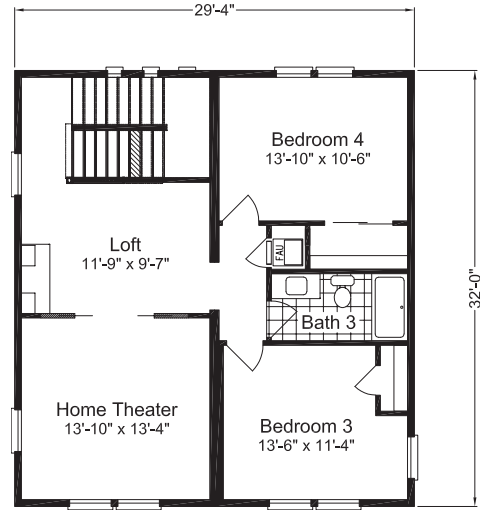

www.palmharbor.com

THE TULAROSA

The Tularosa

1st Floor: Approx. 2,000 Sq. Ft.
 2nd Floor: Approx. 939 Sq. Ft.
 Total: Approx. 2,939 Sq. Ft.

- 4 bedrooms, 3 baths
- Wrap around porch

- Home theatre
- Gigantic master closet