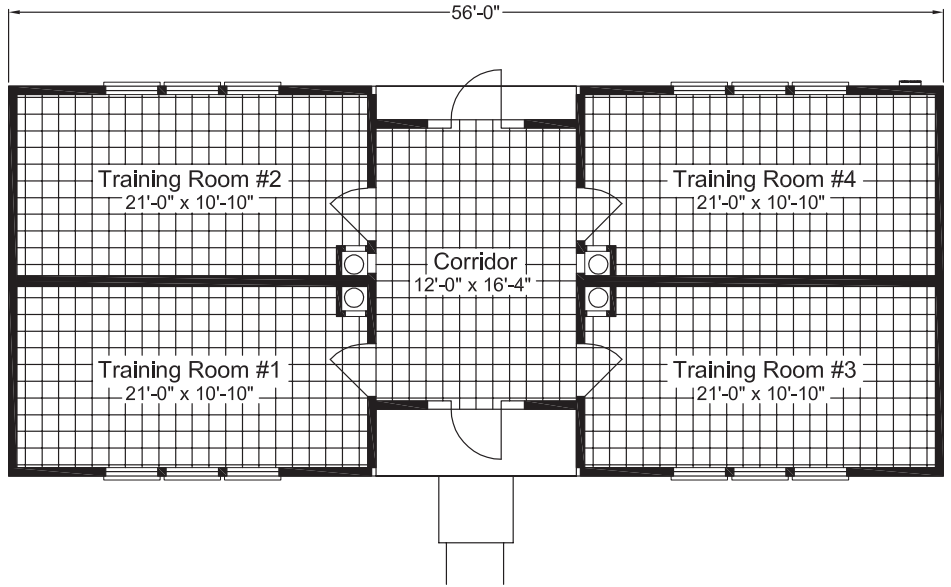

www.palmharbor.com

SCHOOL HOUSE - TRAINING CENTER

1-ROOM SCHOOL

TRAINING CENTER

School/Training Center

1-Room School: Approx. 773 Sq. Ft.
 Training Center: Approx. 1,235 Sq. Ft.

- Modular Commercial construction
- Single or multi-room floor plan available
- Easily converts for attractive stand-alone office space