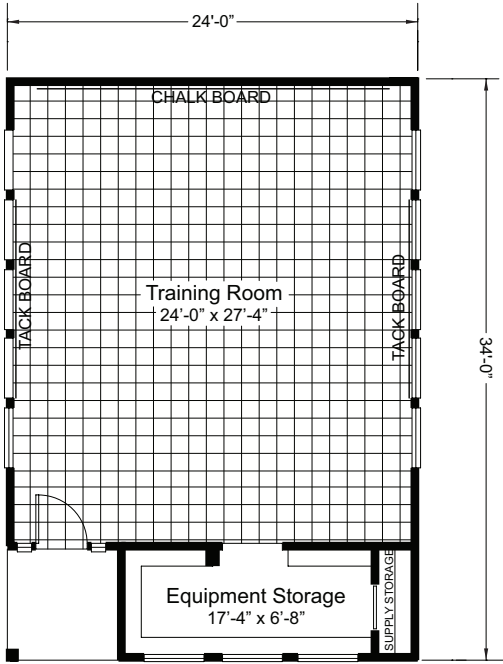

www.palmharbor.com

SCHOOL HOUSE - TRAINING CENTER

1-ROOM SCHOOL

TRAINING CENTER

School/Training Center

1-Room School: Approx. 773 Sq. Ft.
 Training Center: Approx. 1,235 Sq. Ft.

- Modular Commercial construction
- Single or multi-room floor plan available
- Easily converts for attractive stand-alone office space