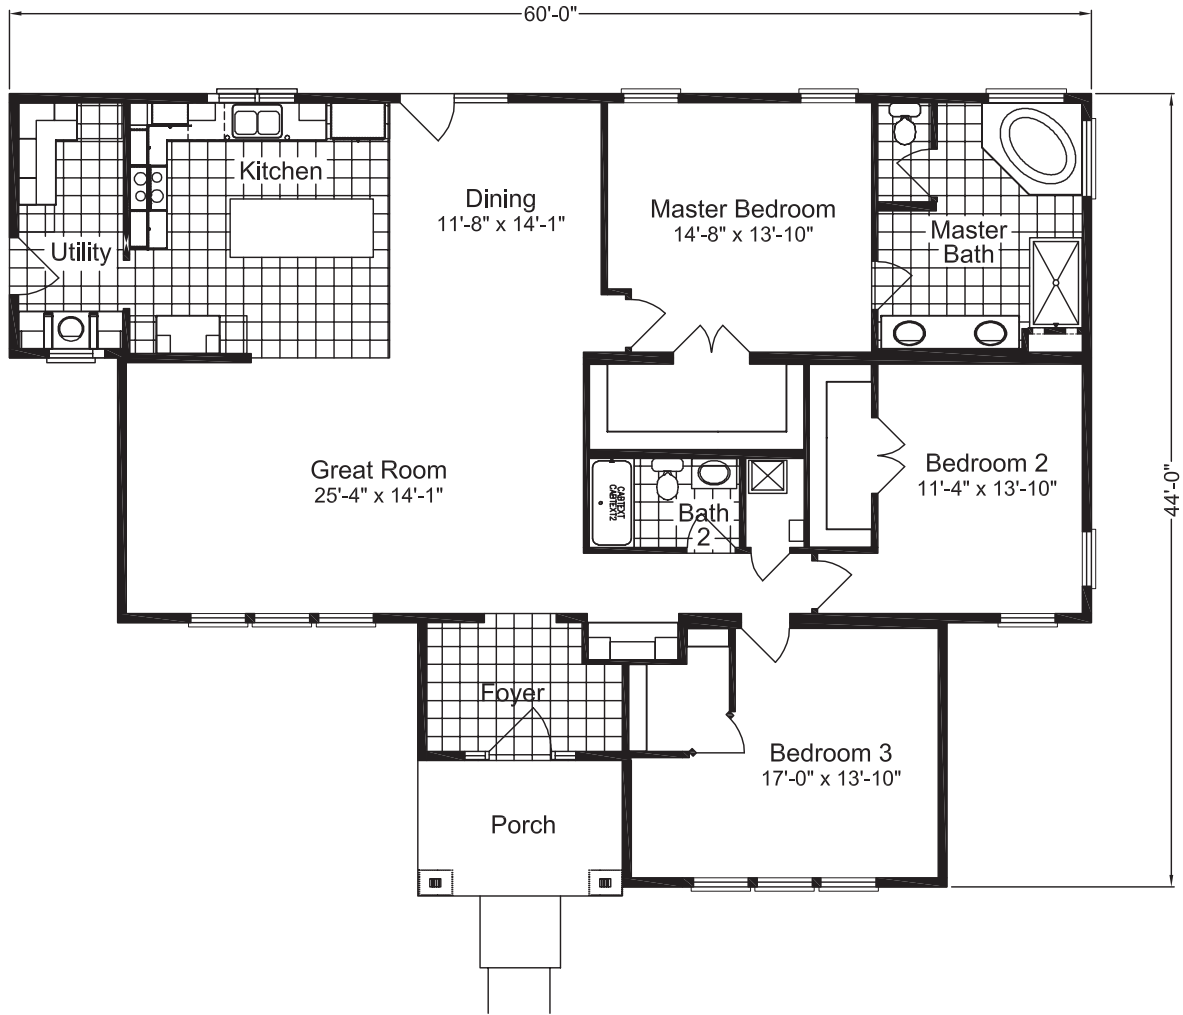

www.palmharbor.com

THE DESCHUTES

The Deschutes

Total: Approx. 2,107 Sq. Ft.

- 3 bedrooms, 2 baths
- Spacious great room

- Conversation island
- Glamorous bath with vanity