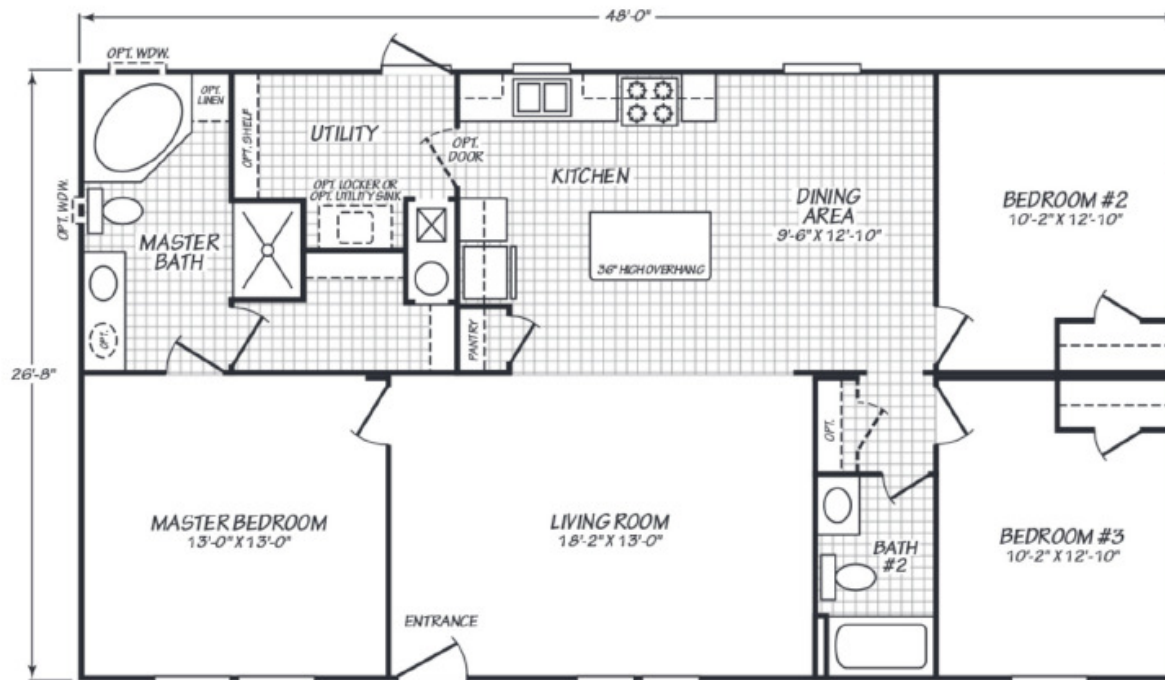

## MODEL 28483A

3 Bedroom • 2 Bath • 1,279 Square Feet

©2018 FLEETWOOD HOMES INC. ALL RIGHTS RESERVED

Important: Because we continually update and modify our products, it is important for you to know that our brochures and literature are for illustrative purposes only. **ILLUSTRATIONS MAY SHOW OPTIONAL FEATURES.** All information contained herein may vary from the actual home we build. Dimensions are nominal length and width measurements are from exterior wall to exterior wall. We reserve the right to make changes at any time, without notice or obligation, in prices, colors, materials, specifications, features and models. Please check with your retailer for specific information about the home you select.