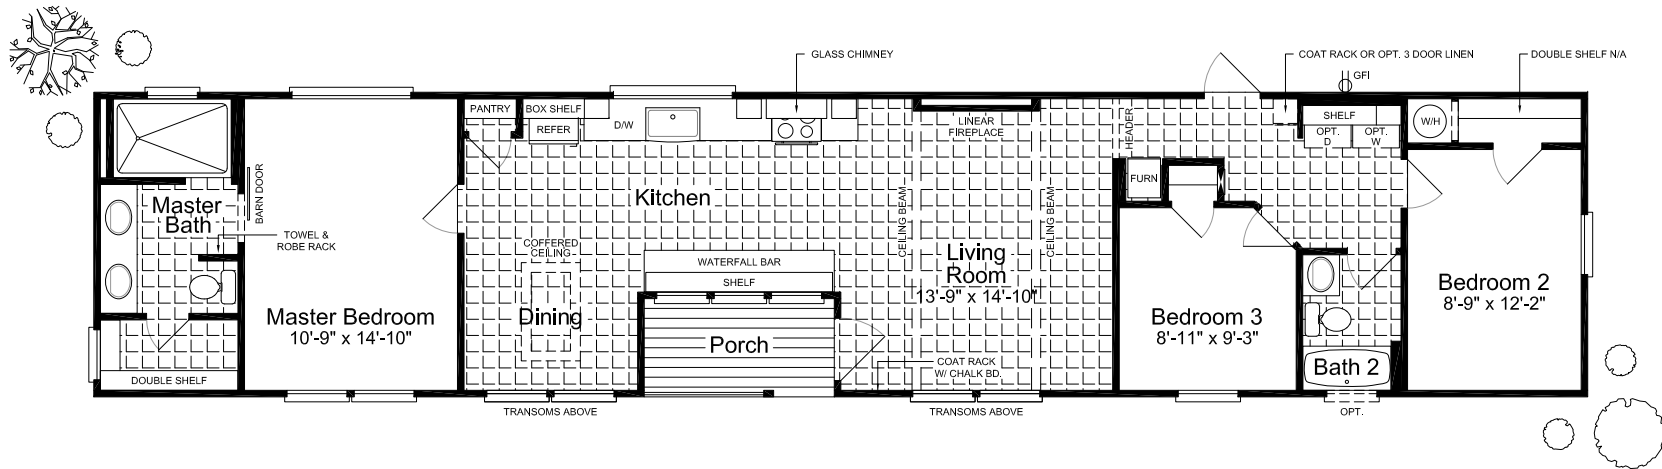

# Fiesta SERIES

**The "LAGO MIRA"**  
**Model: 320FF16763I**  
 1130 Square feet  
 15'-6" x 76'-0"  
**3 Bedrooms / 2 Baths**  
 Austin, Texas Date: 09/17/2019

## Key Features:

- \* Spacious Front Porch
- \* Media Center w/ Linear Fireplace
- \* Massive Waterfall Bar
- \* Coffered Ceiling in Dining Room
- \* Kitchen Pantry
- \* Picture Window in Kitchen
- \* 72" Ceramic Tile Shower - MBath
- \* Barn Door - MBath

Because Palm Harbor Homes has a continuous product updating and improvement process, specifications are subject to change without notice or obligation. Likewise, the floor plan shown is representative only and may vary from the actual home. Square footage calculations are based on nominal widths and all room dimensions are approximate subject to industry standards. R-values may vary in compressed areas. Some transportation components may have been recycled after close inspection for safety and appearance.