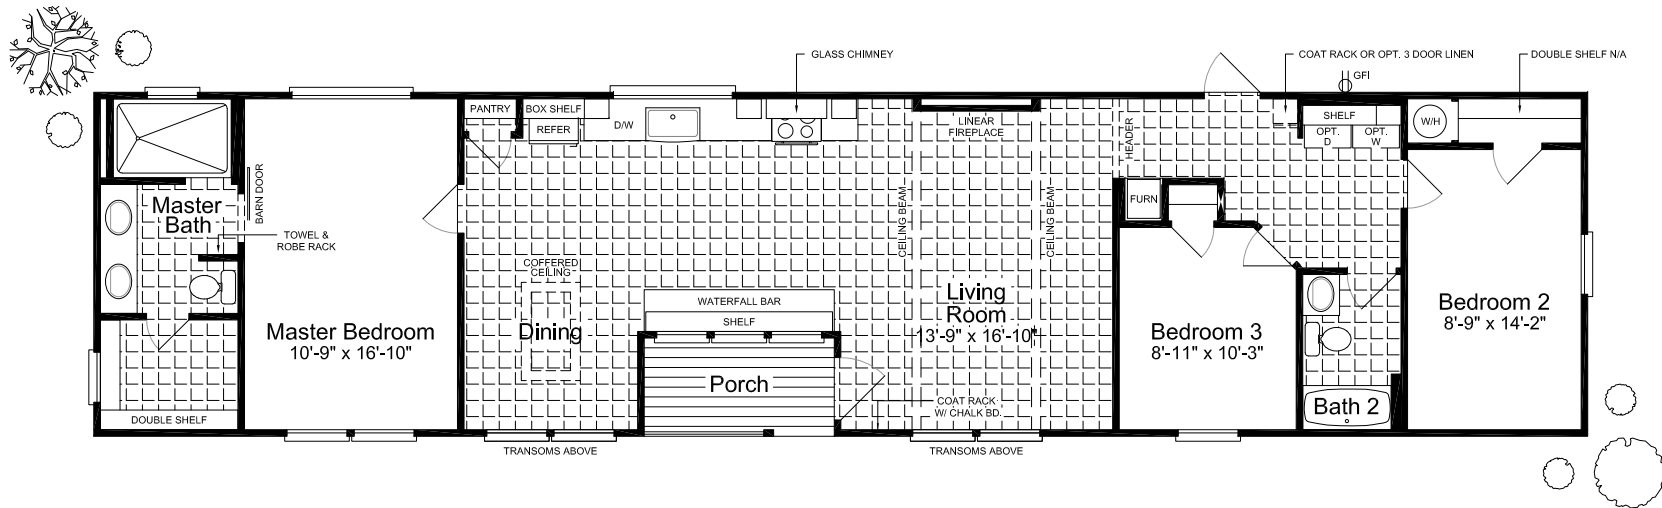

# Fiesta SERIES

**The "LAGO MIRA"**  
**Model: 320FF18763J**  
 1282 Square feet  
 17'-6" x 76'-0"  
**3 Bedrooms / 2 Baths**  
 Austin, Texas    Date: 09/17/2019

## Key Features:

- \* Spacious Front Porch
- \* Media Center w/ Linear Fireplace
- \* Massive Waterfall Bar
- \* Coffered Ceiling in Dining Room
- \* Kitchen Pantry
- \* Picture Window in Kitchen
- \* 72" Ceramic Tile Shower - MBath
- \* Barn Door - MBath

Because Palm Harbor Homes has a continuous product updating and improvement process, specifications are subject to change without notice or obligation. Likewise, the floor plan shown is representative only and may vary from the actual home. Square footage calculations are based on nominal widths and all room dimensions are approximate subject to industry standards. R-values may vary in compressed areas. Some transportation components may have been recycled after close inspection for safety and appearance.