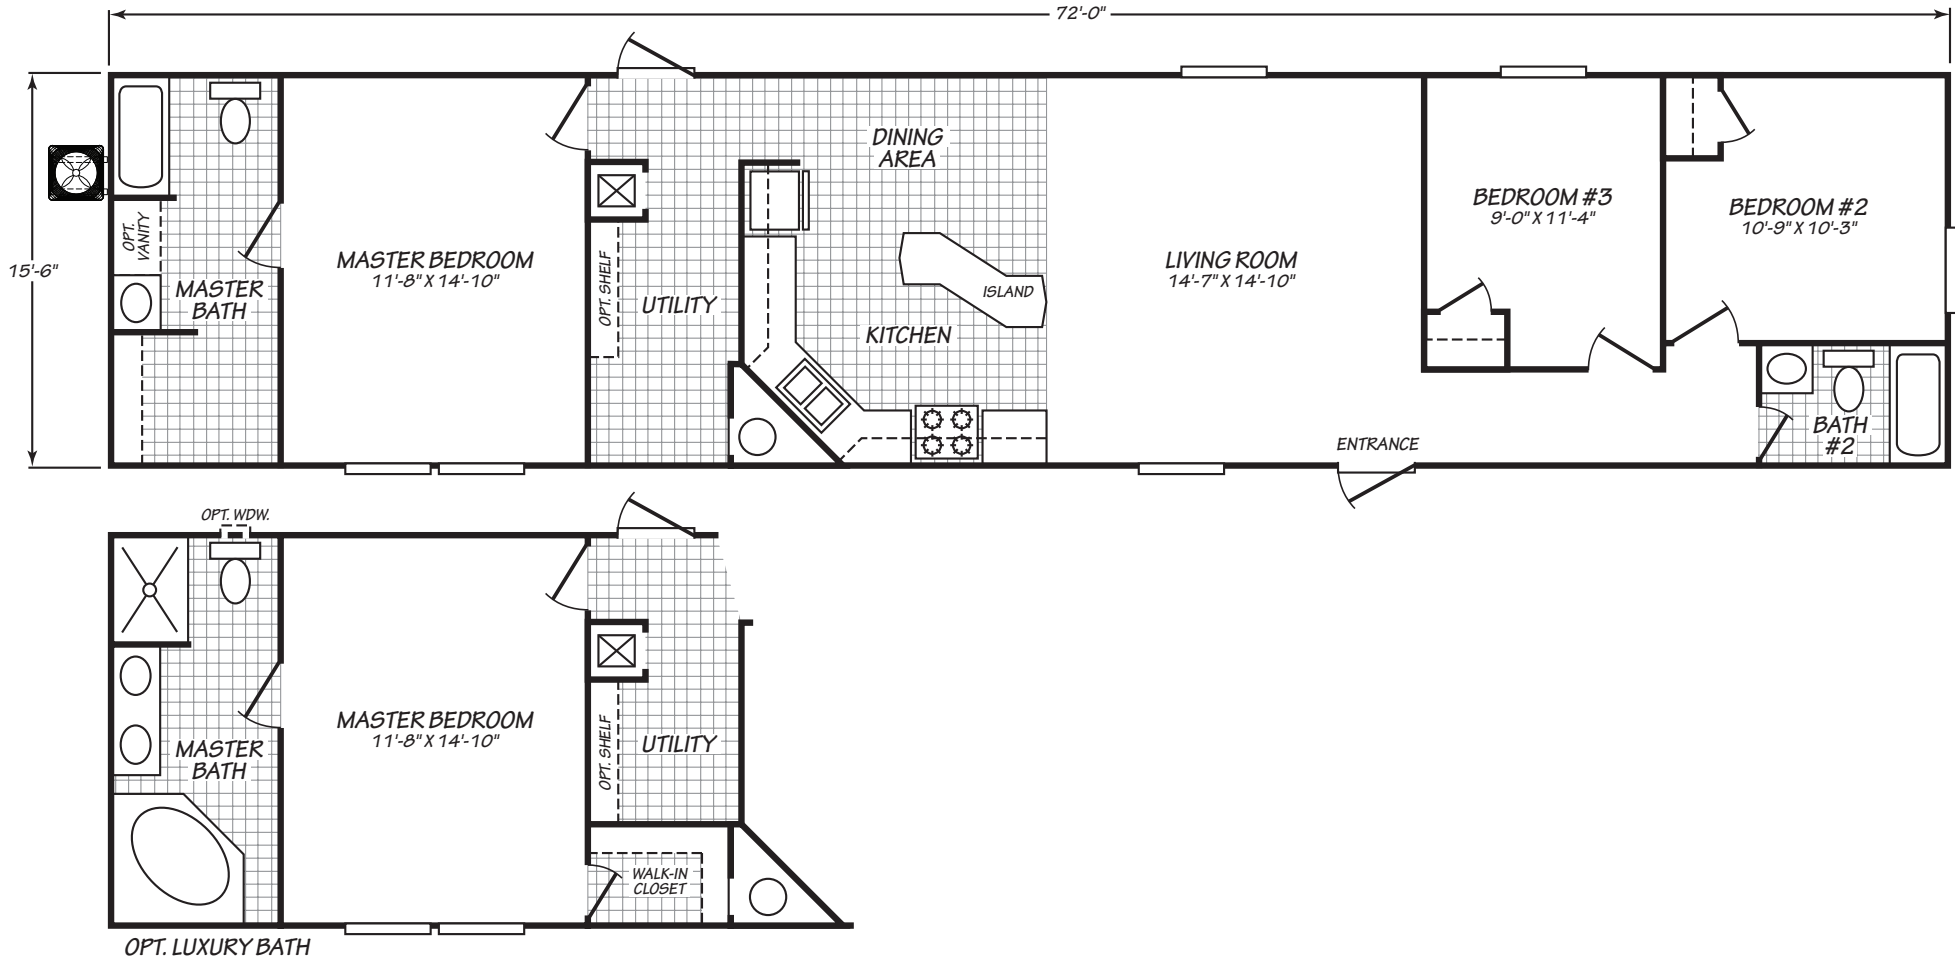

Manufactured By **FLEETWOOD**

# MODEL 16723V

## MODEL 16723V

3 Bedroom | 2 Bath | 1,116 Square Feet

Important: Because we continually update and modify our products, it is important for you to know that our brochures and literature are for illustrative purposes only. All information contained herein may vary from the actual home we build. Dimensions are nominal and length and width measurements are from exterior wall to exterior wall. We reserve the right to make changes at any time, without notice or obligation, in prices, colors, materials, specifications, features and models. Please check with your retailer for specific information about the home you select. This home was built to Palm Harbor plans and specifications in a building center owned and operated by Fleetwood Homes, Inc.