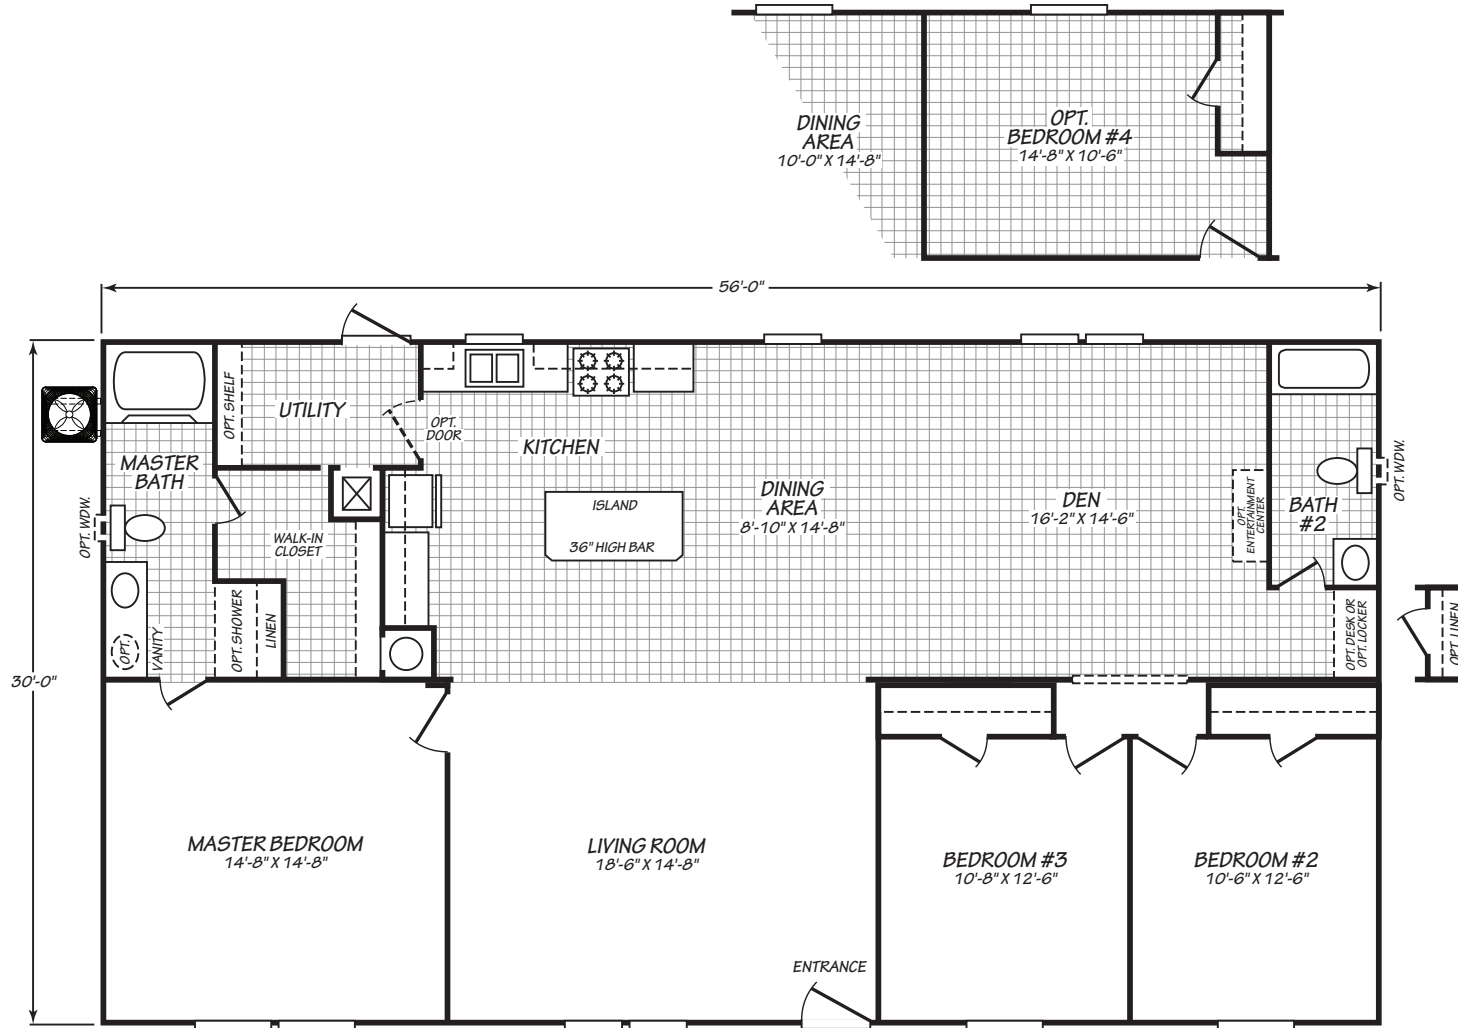

VELOCITY

MODEL 32563V

Manufactured By **FLEETWOOD**

MODEL 32563V

3 Bedroom | 2 Bath | 1,680 Square Feet

Important: Because we continually update and modify our products, it is important for you to know that our brochures and literature are for illustrative purposes only. All information contained herein may vary from the actual home we build. Dimensions are nominal and length and width measurements are from exterior wall to exterior wall. We reserve the right to make changes at any time, without notice or obligation, in prices, colors, materials, specifications, features and models. Please check with your retailer for specific information about the home you select. This home was built to Palm Harbor plans and specifications in a building center owned and operated by Fleetwood Homes, Inc.