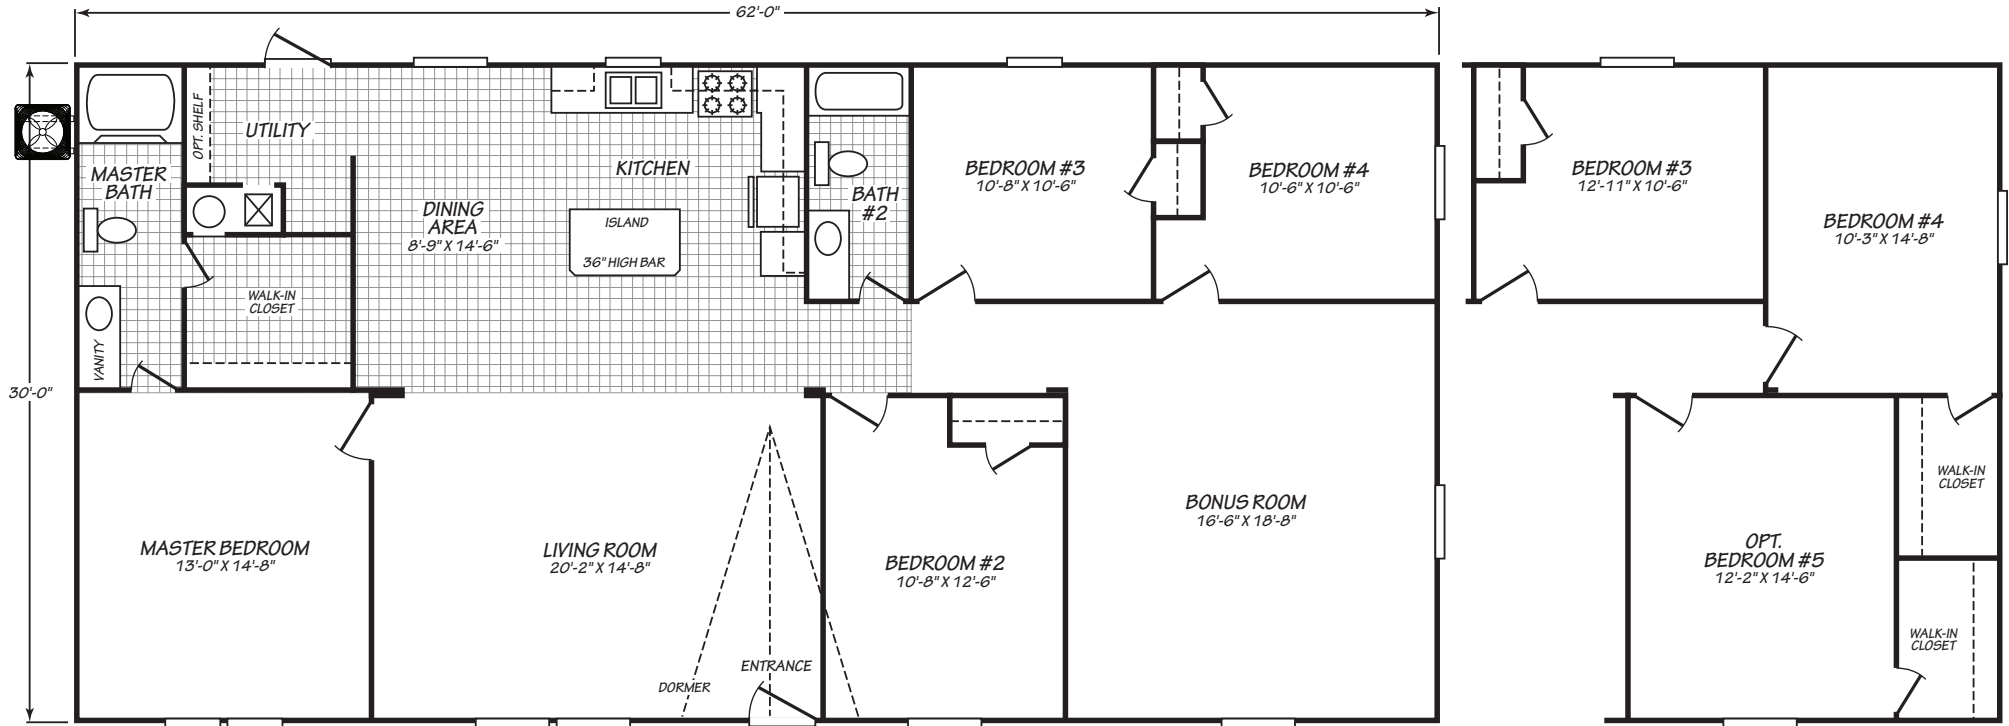

VELOCITY

MODEL 32624V

Manufactured By **FLEETWOOD**

MODEL 32624V

4 Bedroom | 2 Bath | 1,860 Square Feet

Important: Because we continually update and modify our products, it is important for you to know that our brochures and literature are for illustrative purposes only. All information contained herein may vary from the actual home we build. Dimensions are nominal and length and width measurements are from exterior wall to exterior wall. We reserve the right to make changes at any time, without notice or obligation, in prices, colors, materials, specifications, features and models. Please check with your retailer for specific information about the home you select. This home was built to Palm Harbor plans and specifications in a building center owned and operated by Fleetwood Homes, Inc.