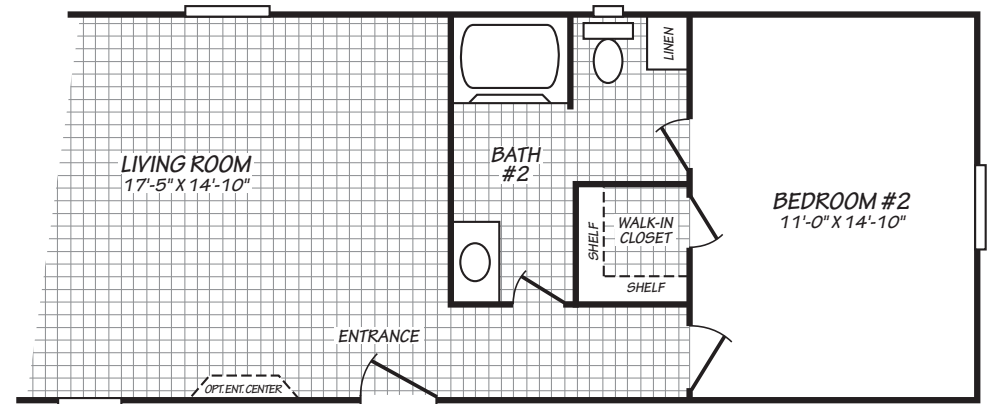

## MODEL 16763B

ALT. 2 BEDROOM

## MODEL 16763B

3 Bedroom | 2 Bath | 1,178 Square Feet

Important: Because we continually update and modify our products, it is important for you to know that our brochures and literature are for illustrative purposes only. ILLUSTRATIONS MAY SHOW OPTIONAL FEATURES. All information contained herein may vary from the actual home we build. Dimensions are nominal and length and width measurements are from exterior wall to exterior wall. We reserve the right to make changes at any time, without notice or obligation, in prices, colors, materials, specifications, features and models. Please check with your retailer for specific information about the home you select. This home was built to Palm Harbor plans and specifications in a building center owned and operated by Fleetwood Homes, Inc.