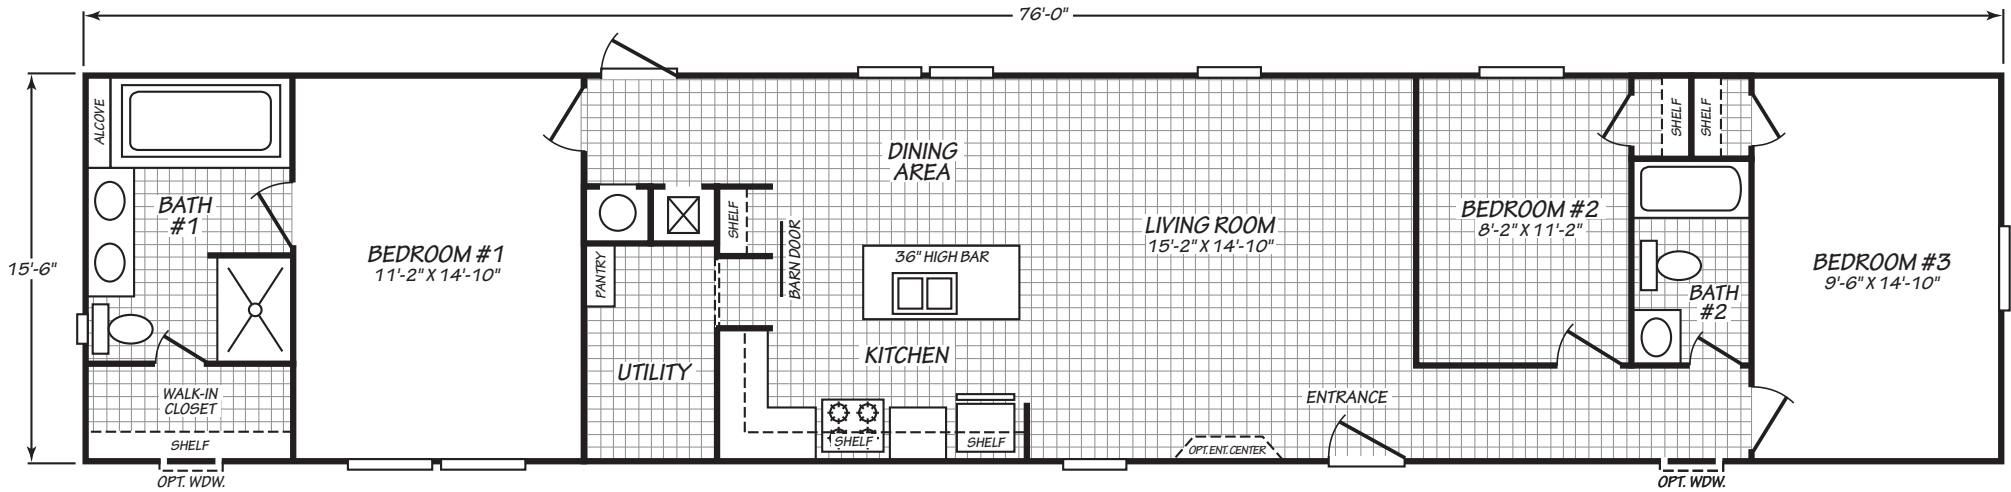

## MODEL 16763B

ALT. 2 BEDROOM

## MODEL 16763B

3 Bedroom | 2 Bath | 1,178 Square Feet

Important: Because we continually update and modify our products, it is important for you to know that our brochures and literature are for illustrative purposes only. ILLUSTRATIONS MAY SHOW OPTIONAL FEATURES. All information contained herein may vary from the actual home we build. Dimensions are nominal and length and width measurements are from exterior wall to exterior wall. We reserve the right to make changes at any time, without notice or obligation, in prices, colors, materials, specifications, features and models. Please check with your retailer for specific information about the home you select. This home was built to Palm Harbor plans and specifications in a building center owned and operated by Fleetwood Homes, Inc.