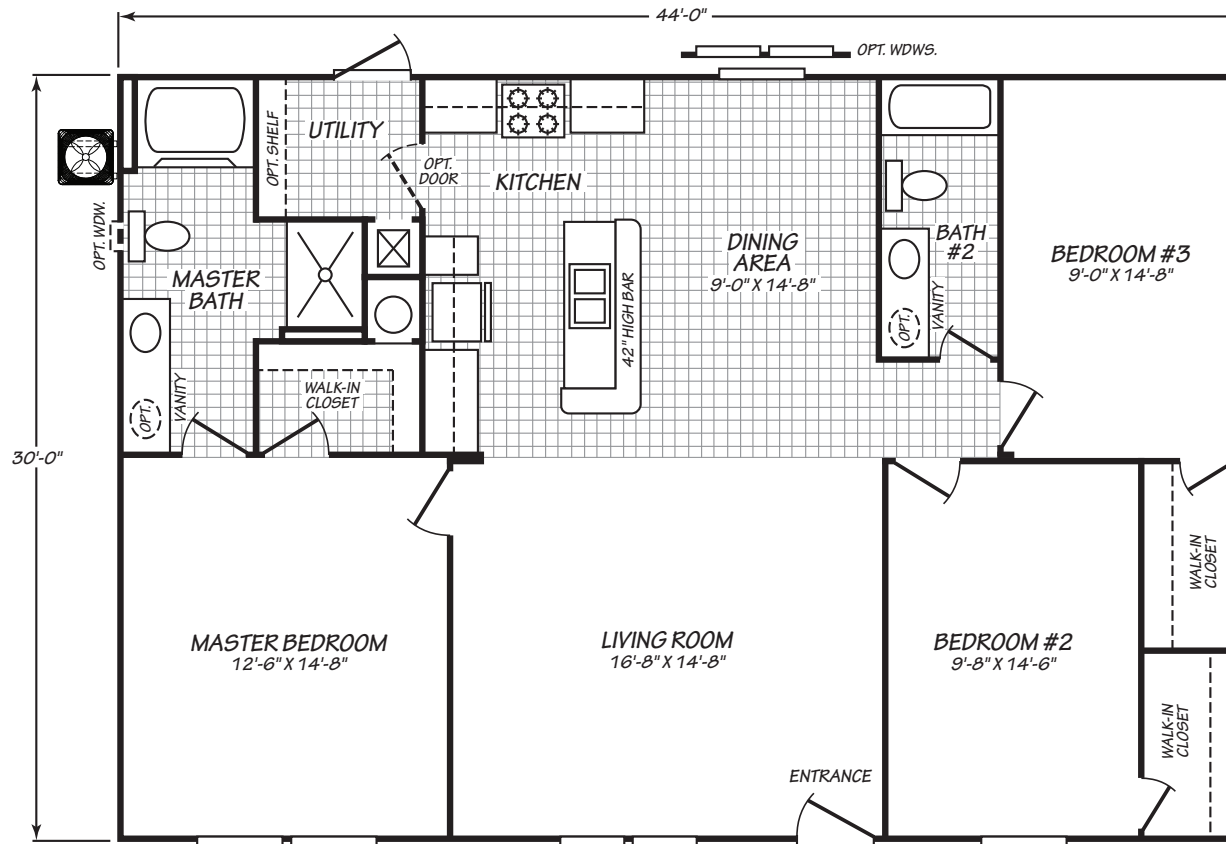

VELOCITY

MODEL 32443V

Manufactured By **FLEETWOOD**

MODEL 32443V

3 Bedroom | 2 Bath | 1,320 Square Feet

Important: Because we continually update and modify our products, it is important for you to know that our brochures and literature are for illustrative purposes only. All information contained herein may vary from the actual home we build. Dimensions are nominal and length and width measurements are from exterior wall to exterior wall. We reserve the right to make changes at any time, without notice or obligation, in prices, colors, materials, specifications, features and models. Please check with your retailer for specific information about the home you select. This home was built to Palm Harbor plans and specifications in a building center owned and operated by Fleetwood Homes, Inc.