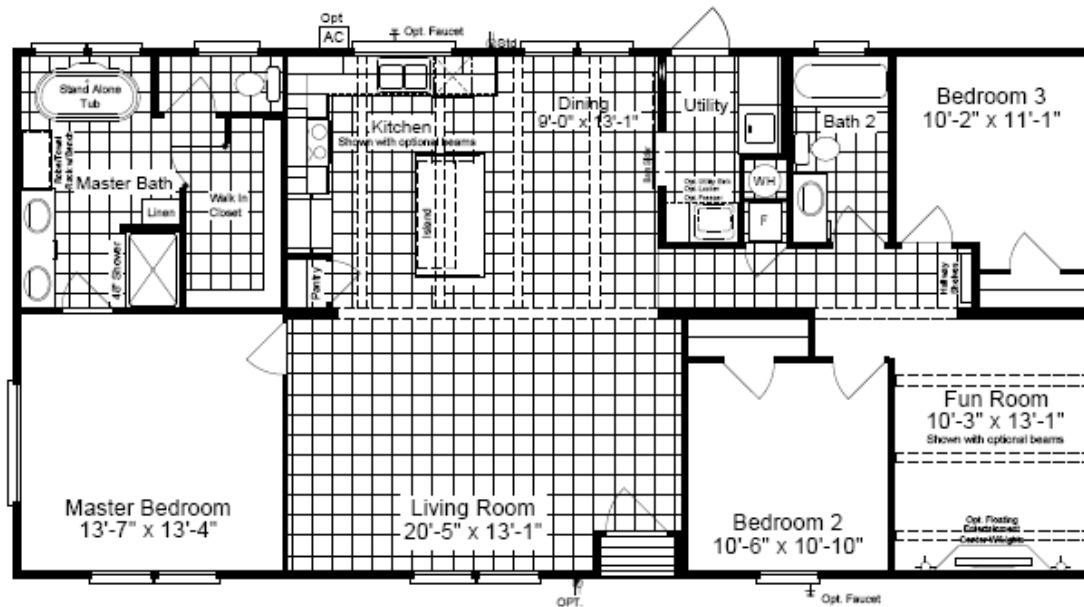

Keystone Series: The Horizon 56

Optional Spa Master Bath

Opt. 4th Bedroom

28' wide

Model KH28563Z
3 Bedroom, 2 Bath
1,530 sq. ft.
330 Ft. Worth, TX. 4-20

- 8 1/2' Flat Ceilings Throughout
- Dual Pane Windows
- 48" Master Shower
- Large Island in Kitchen
- Barn Door
- Stand-Alone Tub in Master
- Separate Family Room
- Freezer space available