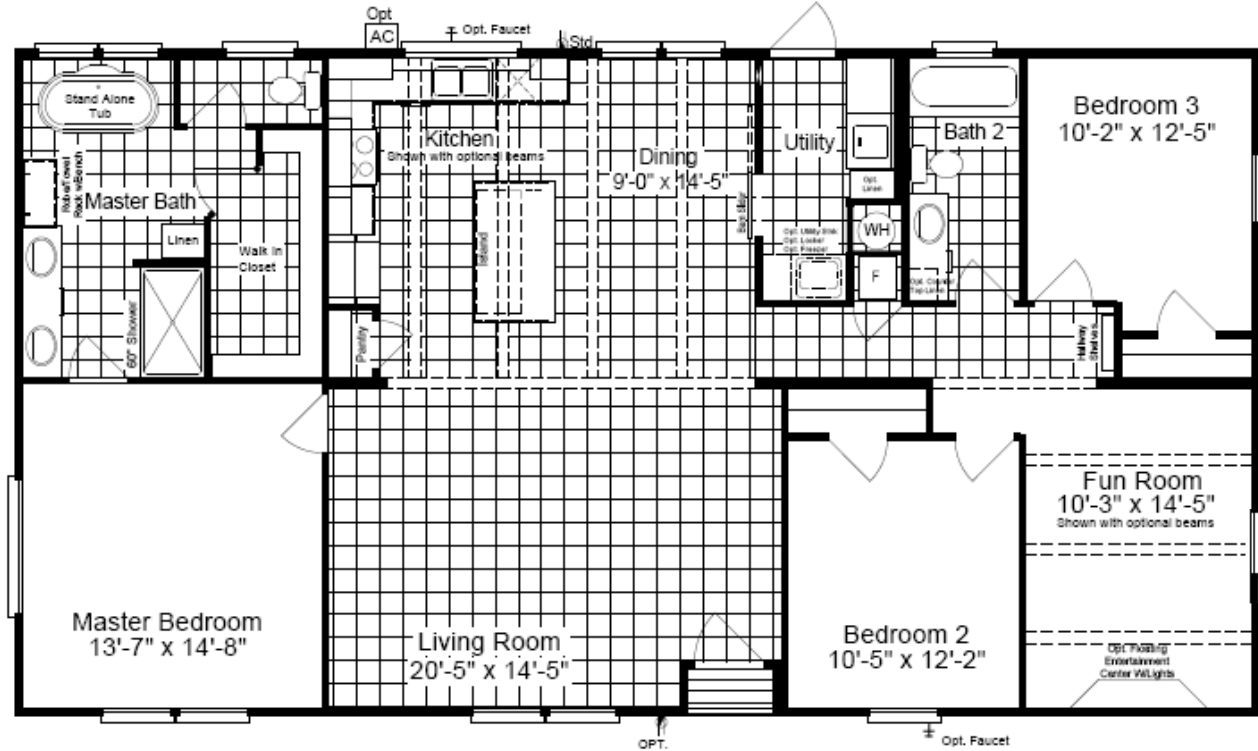

Keystone Series: The Horizon 56

Opt. Spa Master Bath

30' wide

Model KH30563Z
3 Bedroom, 2 Bath
1,680 sq. ft.
330 Ft. Worth, TX. 4-20

- 8 1/2' Flat Ceilings Throughout
- Dual Pane Windows
- 60" Master Shower
- Large Island in Kitchen

- Barn Door
- Stand-Alone Tub in Master
- Separate Family Room
- Freezer space available

Copyright © Palm Harbor Homes. Because we have a continuous product updating and improvement process, prices, plans, dimensions, features, materials, specifications and availability are subject to change without notice or obligation. Please refer to working drawings for actual dimensions. Renderings and floor plans are artist's depictions only and may vary from the completed home. Square footage calculations and room dimensions are approximate subject to industry standards.