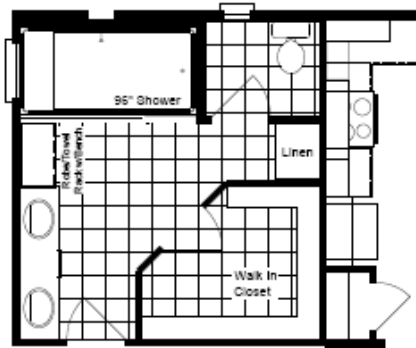

Keystone Series: The Horizon 56

Opt. Spa Master Bath

30' wide

Model KH30563Z
3 Bedroom, 2 Bath
1,680 sq. ft.
330 Ft. Worth, TX. 4-20

- 8 1/2' Flat Ceilings Throughout
- Dual Pane Windows
- 60" Master Shower
- Large Island in Kitchen

- Barn Door
- Stand-Alone Tub in Master
- Separate Family Room
- Freezer space available

Copyright © Palm Harbor Homes. Because we have a continuous product updating and improvement process, prices, plans, dimensions, features, materials, specifications and availability are subject to change without notice or obligation. Please refer to working drawings for actual dimensions. Renderings and floor plans are artist's depictions only and may vary from the completed home. Square footage calculations and room dimensions are approximate subject to industry standards.