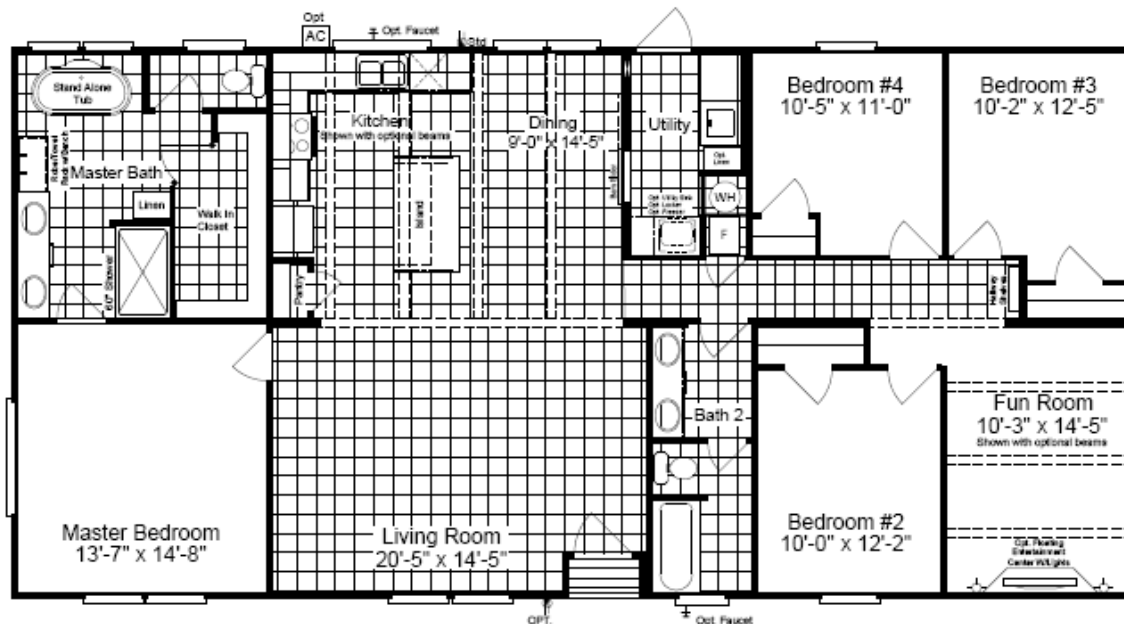

Keystone Series: The Horizon 62

Optional Spa Master Bath

Opt. 5th Bedroom

30' wide

Model KH30624Z
4 Bedroom, 2 Bath
1,860 sq. ft.
330 Ft. Worth, TX. 4-20

- 8 1/2' Flat Ceilings Throughout
- Dual Pane Windows
- 60" Master Shower
- Large Island in Kitchen
- Barn Door
- Stand-Alone Tub in Master
- Separate Family Room
- Freezer space available

Copyright © Palm Harbor Homes. Because we have a continuous product updating and improvement process, prices, plans, dimensions, features, materials, specifications and availability are subject to change without notice or obligation. Please refer to working drawings for actual dimensions. Renderings and floor plans are artist's depictions only and may vary from the completed home. Square footage calculations and room dimensions are approximate subject to industry standards.