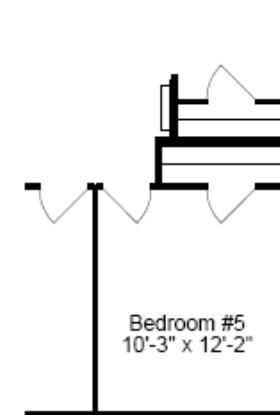

Keystone Series: The Horizon 62

Optional Spa Master Bath

Opt. 5th Bedroom

30' wide

Model KH30624Z
4 Bedroom, 2 Bath
1,860 sq. ft.
330 Ft. Worth, TX. 4-20

- 8 1/2' Flat Ceilings Throughout
- Dual Pane Windows
- 60" Master Shower
- Large Island in Kitchen
- Barn Door
- Stand-Alone Tub in Master
- Separate Family Room
- Freezer space available