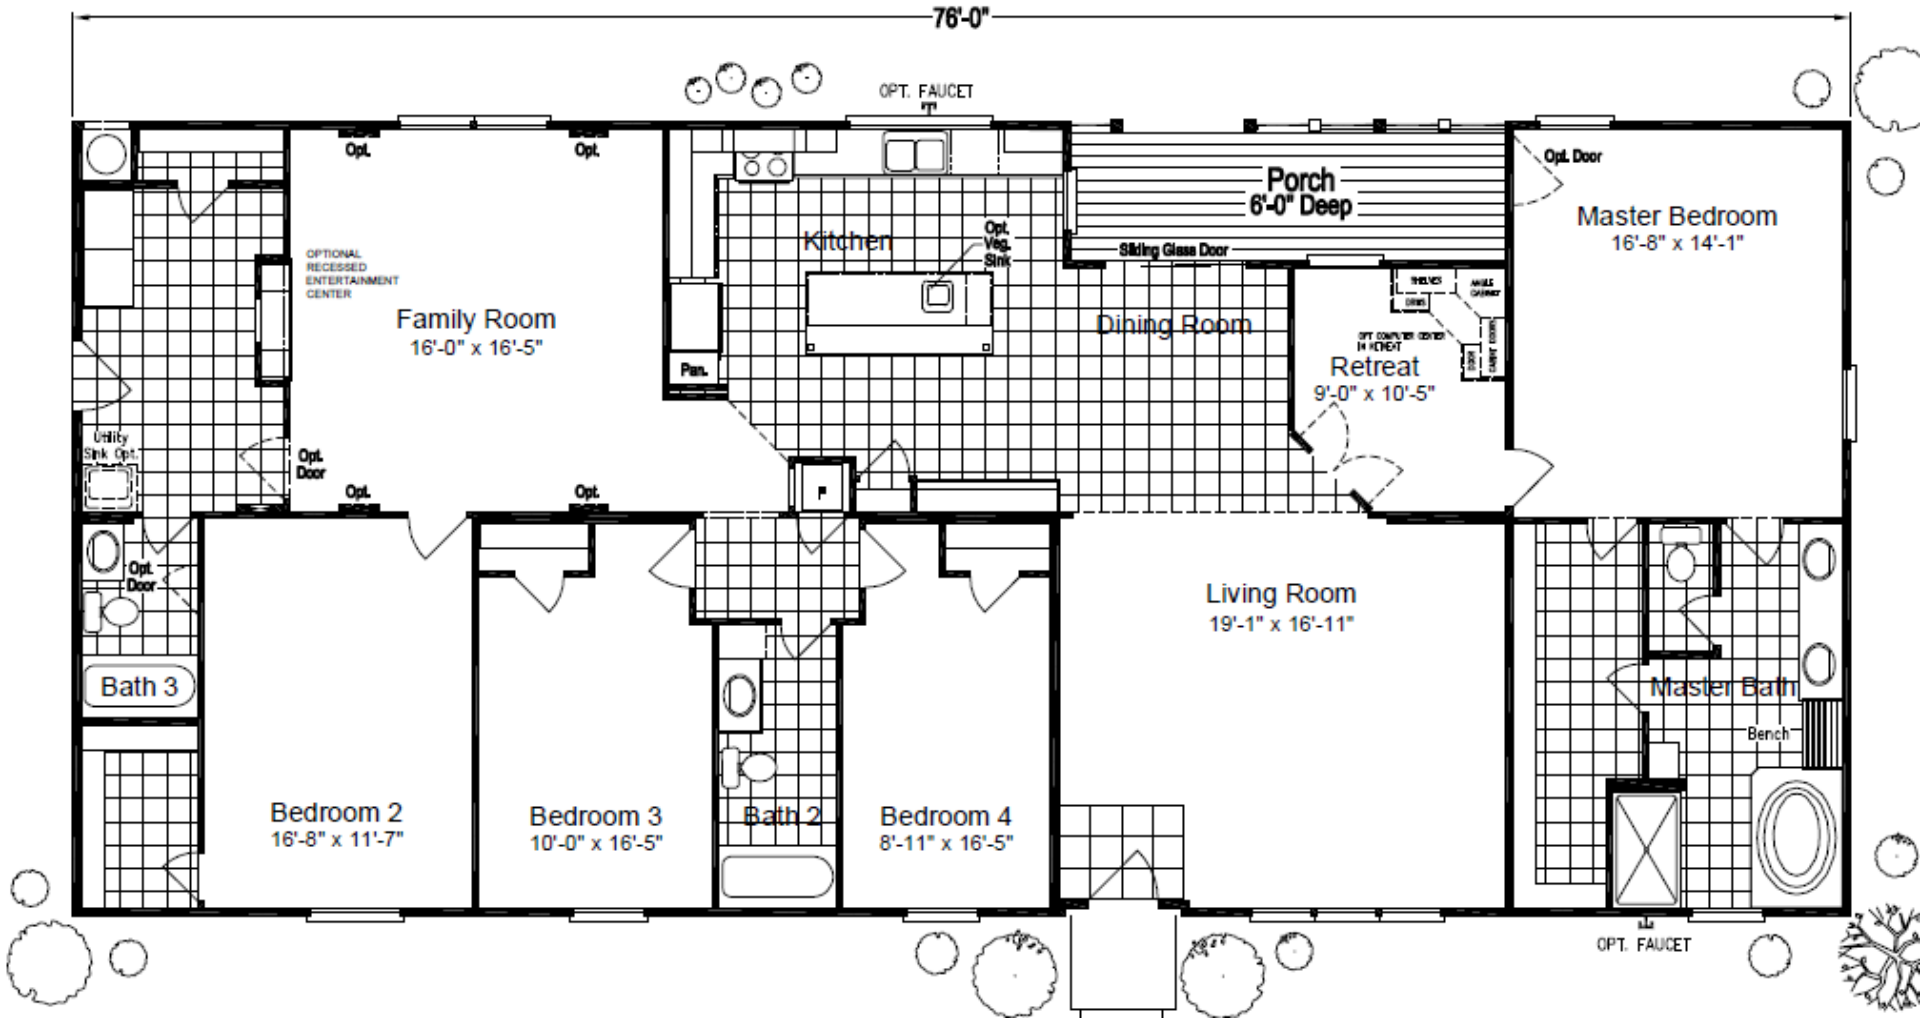

www.palmharbor.com

KEYSTONE

SERIES

BY PALM HARBOR HOMES

The Pecan Valley V Extra Wide

The Pecan Valley V

Model KHV4 76B2
Approx 2,470 Sq. Ft.
2,584 sq. ft. Overall
Ft. Worth 15 11/13

4 Bedroom, 2 Bath
Spacious walk-through master closet
Kitchen pantry
Oversized Island

Parent's Retreat Room
6' picture window over kitchen sink
60" guest bath tub
Utility Room Option: wet sink and mud bench

Copyright © Palm Harbor Homes, Inc. Because Palm Harbor Homes has a continuous product updating and improvement process, prices, plans, dimensions, features, materials, specifications and availability are subject to change without notice or obligation. Please refer to working drawings for actual dimensions. Renderings and floor plans are artist's depictions only and may vary from the completed home. Square footage calculations and room dimensions are approximate subject to industry standards.