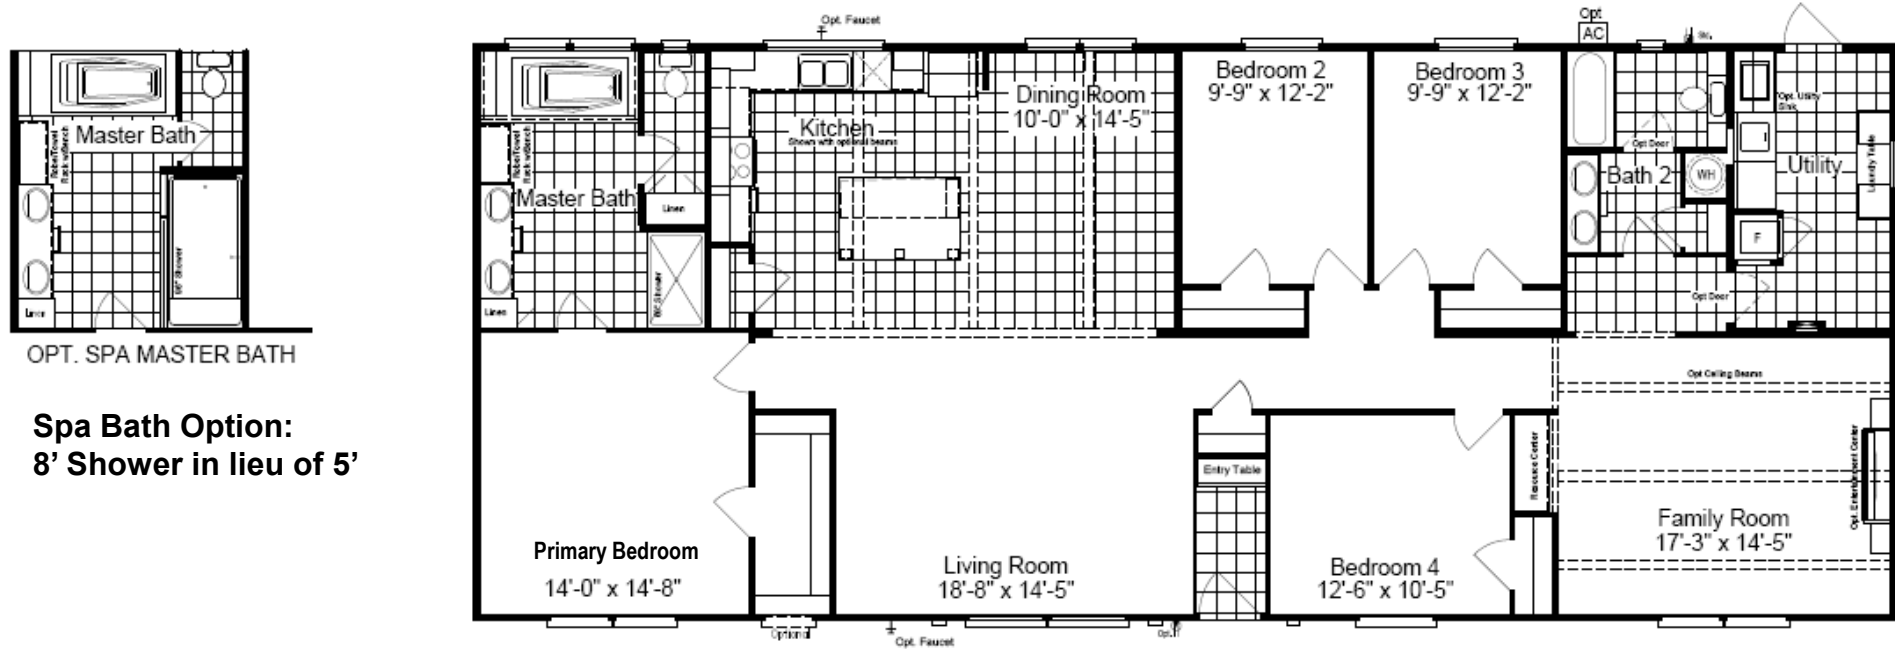

The Carrington 74

OPT. SPA MASTER BATH
Spa Bath Option:
8' Shower in lieu of 5'

30' wide

Model KH30744C
4 Bedroom, 2 Bath
2,220 sq. ft.
330 Ft. Worth, TX. 7-21

- 8 1/2' Flat Ceilings Throughout
- Dual Pane Windows
- 60" Master Shower
- Large Island in Kitchen
- Barn Door
- 6' Slip Tub in Master
- Picture Window in Kitchen
- Walk-in Master Closet