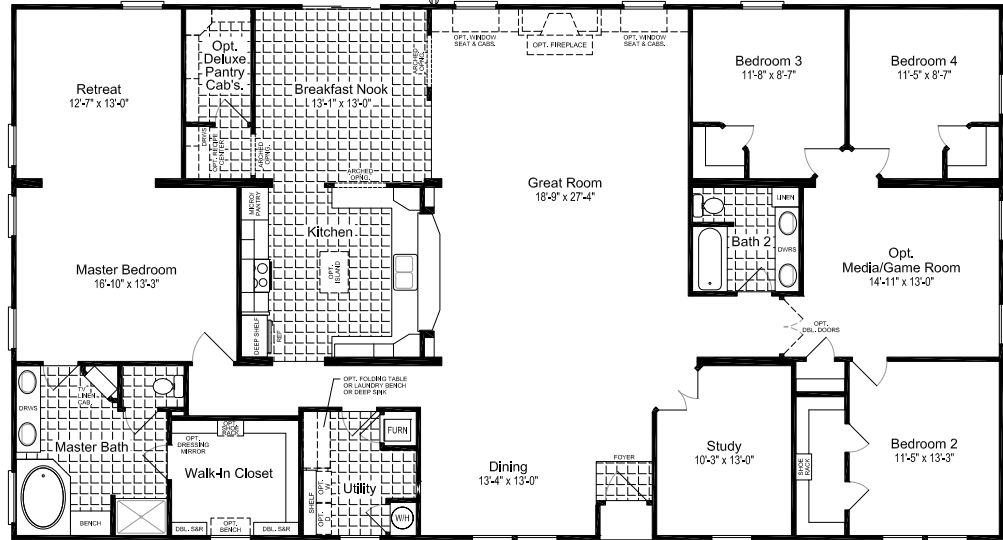

# VISTA RIDGE

By Palm Harbor Homes

NOTE: OPT. DELUXE PANTRY CABINETS SHOWN

Opt. Media Room

Opt. 1/2 Bath

Opt. Dressing Room

Opt. Hollywood Bath

**The "EVOLUTION"**  
**Model: 320VR41764C**  
 Add "M" to model # for MOD  
**3116 Square feet**  
**41'-0" x 76'-0"**  
**4 Bedrooms / 2 Baths**  
 Austin, Texas Date: 03/07/2018

Opt. Bedroom 5

Opt. Bedroom 5 w/ Jack & Jill Bath

## Key Features:

- \* Gourmet Kitchen
- \* Large Walk-in Pantry
- \* Open Living Areas
- \* Private Master Suite
- \* Spacious Guest Bath With Walk-in Closets
- \* Versatile Media/Game Room
- \* Spacious Bedrooms