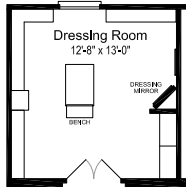

# VISTA RIDGE

By Palm Harbor Homes

NOTE: OPT. DELUXE PANTRY CABINETS SHOWN

Opt. Media Room

Opt. 1/2 Bath

Opt. Dressing Room

Opt. Hollywood Bath

**The "EVOLUTION"**  
**Model: 320VR41764C**  
 Add "M" to model # for MOD  
**3116 Square feet**  
**41'-0" x 76'-0"**  
**4 Bedrooms / 2 Baths**  
 Austin, Texas Date: 03/07/2018

Opt. Bedroom 5

Opt. Bedroom 5 w/ Jack & Jill Bath