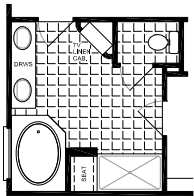

# VISTA RIDGE

By Palm Harbor Homes

NOTE: OPT. DELUXE PANTRY CABINETS SHOWN

Opt. Media Room

Opt. 1/2 Bath

Opt. Dressing Room

Opt. Hollywood Bath

**The "EVOLUTION"**  
**Model: 320VR41764C**  
 Add "M" to model # for MOD  
**3116 Square feet**  
**41'-0" x 76'-0"**  
**4 Bedrooms / 2 Baths**  
 Austin, Texas Date: 03/07/2018

Opt. Bedroom 5

Opt. Bedroom 5 w/ Jack & Jill Bath

## Key Features:

- \* Gourmet Kitchen
- \* Large Walk-in Pantry
- \* Open Living Areas
- \* Private Master Suite
- \* Spacious Guest Bath With Walk-in Closets
- \* Versatile Media/Game Room
- \* Spacious Bedrooms