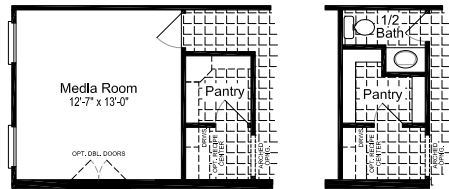

# VISTA RIDGE

By Palm Harbor Homes

NOTE: OPT. DELUXE PANTRY CABINETS SHOWN

Opt. Media Room

Opt. 1/2 Bath

Opt. Dressing Room

Opt. Hollywood Bath

**The "EVOLUTION"**  
**Model: 320VR41764C**  
 Add "M" to model # for MOD  
**3116 Square feet**  
**41'-0" x 76'-0"**  
**4 Bedrooms / 2 Baths**  
 Austin, Texas Date: 03/07/2018

Opt. Bedroom 5

Opt. Bedroom 5 w/ Jack & Jill Bath

## Key Features:

- \* Gourmet Kitchen
- \* Large Walk-in Pantry
- \* Open Living Areas
- \* Private Master Suite
- \* Spacious Guest Bath With Walk-in Closets
- \* Versatile Media/Game Room
- \* Spacious Bedrooms