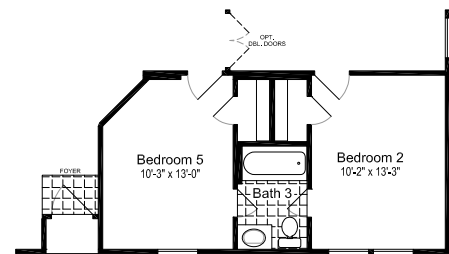

# VISTA RIDGE

By Palm Harbor Homes

NOTE: OPT. DELUXE PANTRY CABINETS SHOWN

Opt. Media Room

Opt. 1/2 Bath

Opt. Dressing Room

Opt. Hollywood Bath

**The "EVOLUTION"**  
**Model: 320VR41764C**  
 Add "M" to model # for MOD  
**3116 Square feet**  
**41'-0" x 76'-0"**  
**4 Bedrooms / 2 Baths**  
 Austin, Texas Date: 03/07/2018

Opt. Bedroom 5

Opt. Bedroom 5 w/ Jack & Jill Bath

## Key Features:

- \* Gourmet Kitchen
- \* Large Walk-in Pantry
- \* Open Living Areas
- \* Private Master Suite
- \* Spacious Guest Bath With Walk-in Closets
- \* Versatile Media/Game Room
- \* Spacious Bedrooms