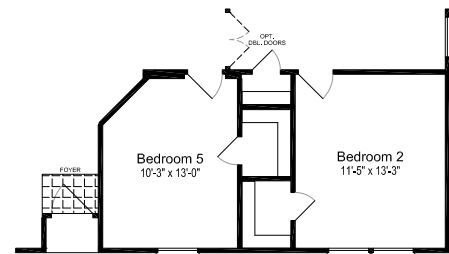

# VISTA RIDGE

By Palm Harbor Homes

NOTE: OPT. DELUXE PANTRY CABINETS SHOWN

Opt. Media Room

Opt. 1/2 Bath

Opt. Dressing Room

Opt. Hollywood Bath

**The "EVOLUTION"**  
**Model: 320VR41764C**  
 Add "M" to model # for MOD  
**3116 Square feet**  
**41'-0" x 76'-0"**  
**4 Bedrooms / 2 Baths**  
 Austin, Texas Date: 03/07/2018

Opt. Bedroom 5

Opt. Bedroom 5 w/ Jack & Jill Bath

## Key Features:

- \* Gourmet Kitchen
- \* Large Walk-in Pantry
- \* Open Living Areas
- \* Private Master Suite
- \* Spacious Guest Bath With Walk-in Closets
- \* Versatile Media/Game Room
- \* Spacious Bedrooms