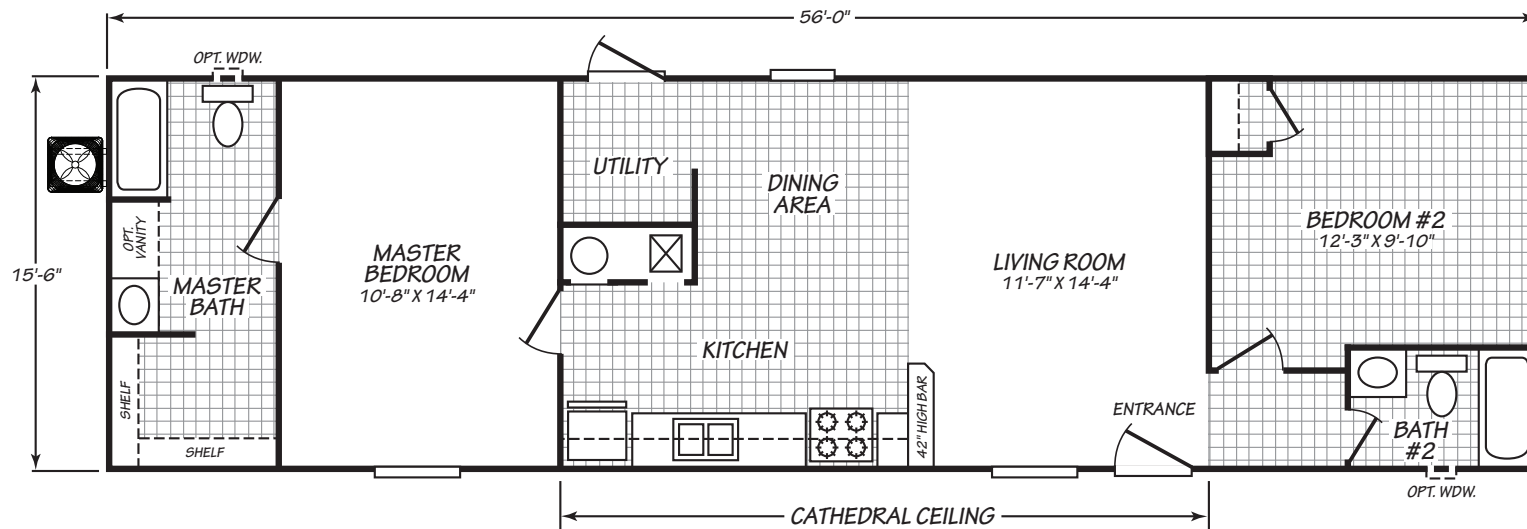

# MODEL 16562V

## MODEL 16562V

2 Bedroom | 2 Bath | 868 Square Feet

Important: Because we continually update and modify our products, it is important for you to know that our brochures and literature are for illustrative purposes only. All information contained herein may vary from the actual home we build. Dimensions are nominal and length and width measurements are from exterior wall to exterior wall. We reserve the right to make changes at any time, without notice or obligation, in prices, colors, materials, specifications, features and models. Please check with your retailer for specific information about the home you select. This home was built to Palm Harbor plans and specifications in a building center owned and operated by Fleetwood Homes, Inc.