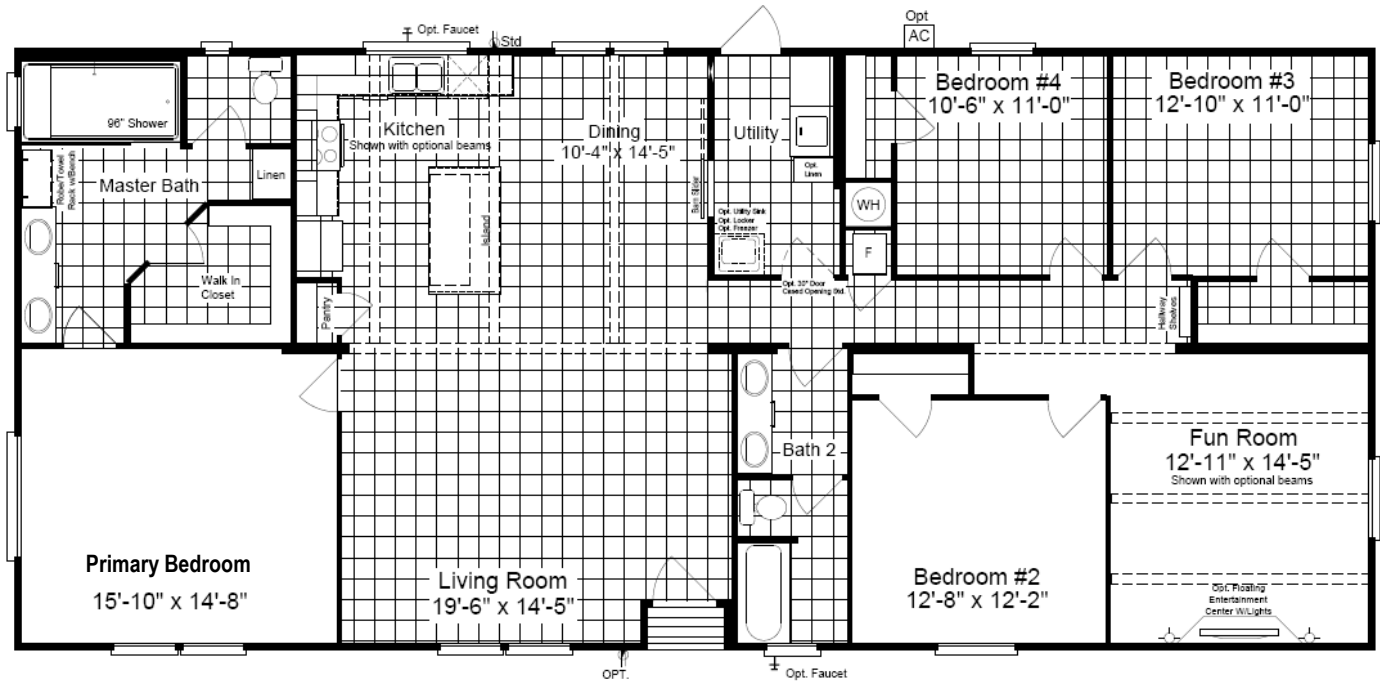

The Horizon 68

**Spa Bath,
8' Walk-in
Shower
Standard!**

**Optional Stand
Alone Tub and
Shower Bath**

30' wide

Model KH30684Z
4 Bedroom, 2 Bath
2,040 sq. ft.
330 Ft. Worth, TX. 7-21

- 8 1/2' Flat Ceilings Throughout
- Dual Pane Windows
- 96" Master Shower
- Large Island in Kitchen
- Barn Door
- 5' Picture Window in Kitchen
- Separate Fun Room
- Freezer space available