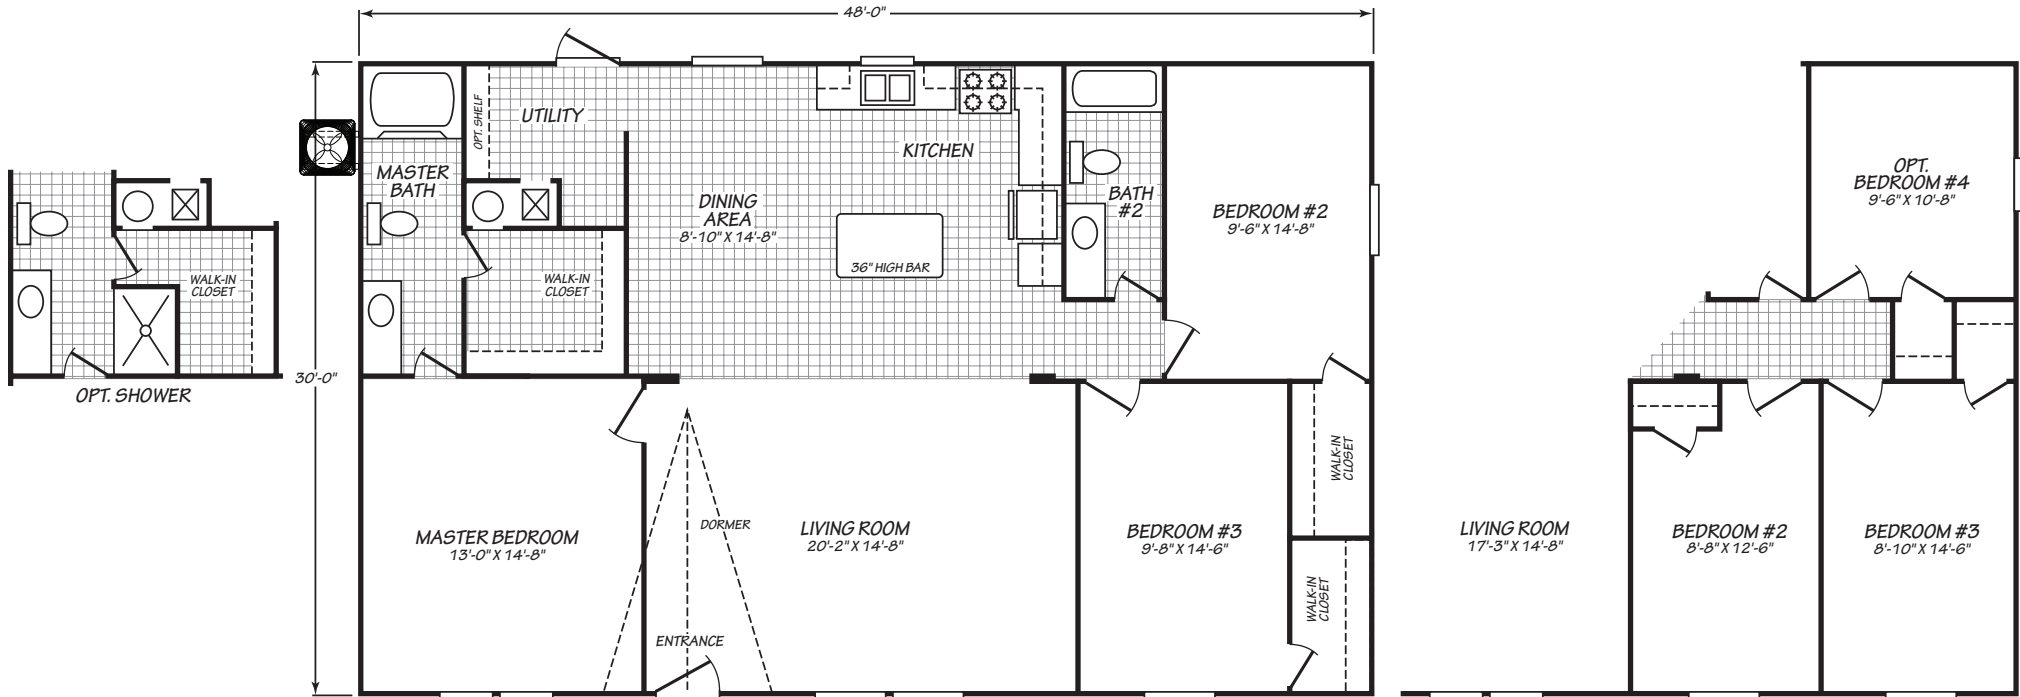

# MODEL 32483V

## MODEL 32483V

3 Bedroom | 2 Bath | 1,440 Square Feet

Important: Because we continually update and modify our products, it is important for you to know that our brochures and literature are for illustrative purposes only. All information contained herein may vary from the actual home we build. Dimensions are nominal and length and width measurements are from exterior wall to exterior wall. We reserve the right to make changes at any time, without notice or obligation, in prices, colors, materials, specifications, features and models. Please check with your retailer for specific information about the home you select. This home was built to Palm Harbor plans and specifications in a building center owned and operated by Fleetwood Homes, Inc.