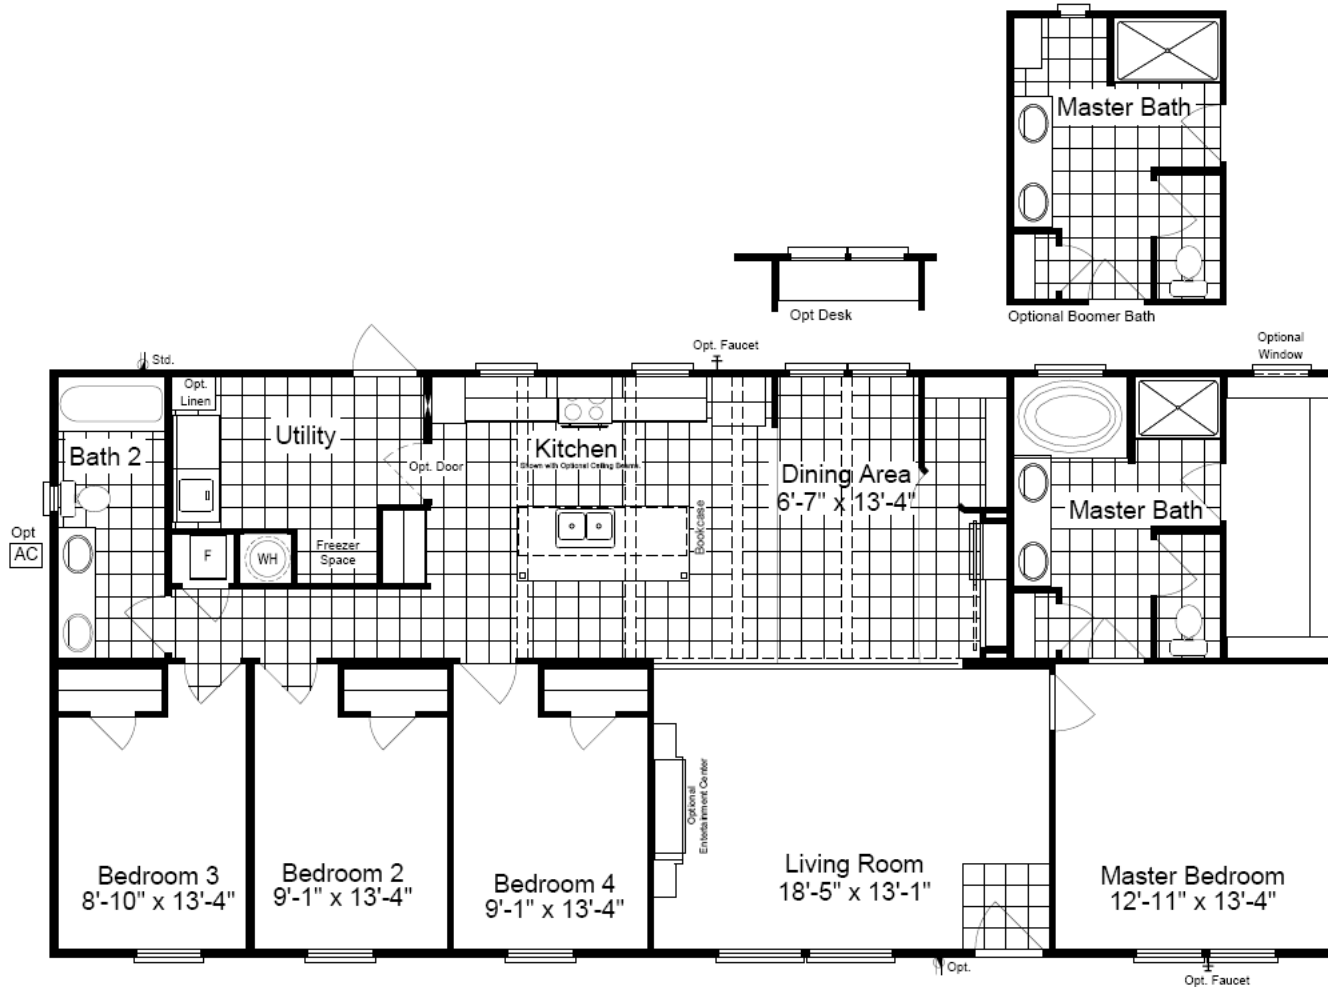

# The Kensington 4

**28' Wide**

**Model SA28604K**  
**1,640 Sq. Ft.**  
**4 Bedroom, 2 Bath**  
 Ft. Worth, TX. 8/20

**8 1/2' Flat Ceilings**  
**Master Bath with 48" shower**  
**Oval Deck Tub in Master Bath**

**Walk-in Closets & Walk in Pantry**  
**Freezer Space**  
**8' kitchen island**

Copyright © Palm Harbor Homes. Because we have a continuous product updating and improvement process, prices, plans, dimensions, features, materials, specifications and availability are subject to change without notice or obligation. Please refer to working drawings for actual dimensions. Renderings and floor plans are artist's depictions only and may vary from the completed home. Square footage calculations and room dimensions are approximate subject to industry standards.