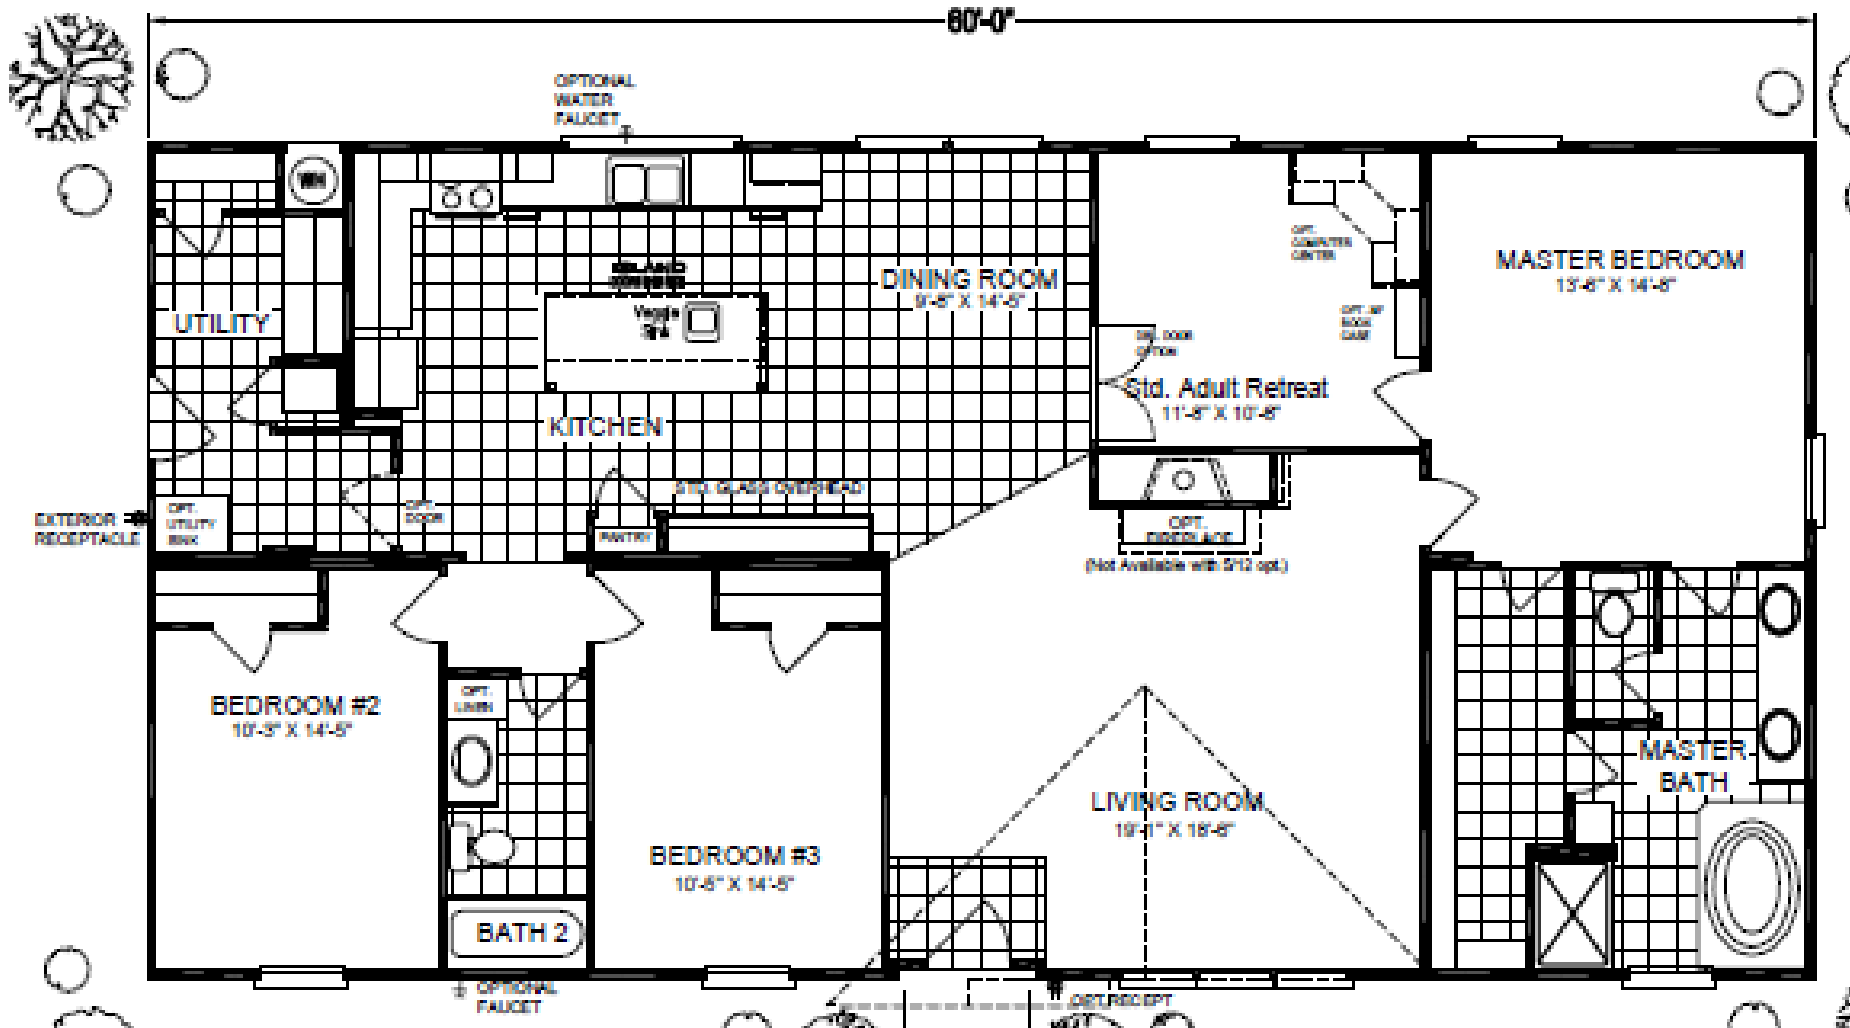

The Pecan Valley I

The Pecan Valley I

Model KHT3 60G5
Approx 1,800 Sq. Ft.
Ft. Worth 15
10/12

3 bedrooms, 2 baths
Spacious walk-through master closet
Kitchen pantry
Oversized Island

Parent's Retreat Room
6' picture window over kitchen sink
60" guest bath tub
Utility room with storage closet

Copyright © Palm Harbor Homes, Inc. Because Palm Harbor Homes has a continuous product updating and improvement process, prices, plans, dimensions, features, materials, specifications and availability are subject to change without notice or obligation. Please refer to working drawings for actual dimensions. Renderings and floor plans are artist's depictions only and may vary from the completed home. Square footage calculations and room dimensions are approximate subject to industry standards.