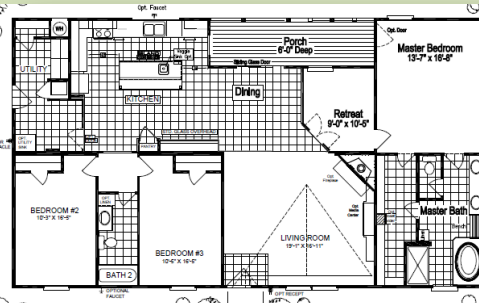

The Pecan Valley V **Two Living Area**
Model KHT4 76B2 **30' Wide**
2,280 sq. ft. **4 Bedroom, 3 Bath**

**Man Cave
Media Room** →

The Pecan Valley III **Two Living Area**
Model KHT3 68D5 **30' Wide**
2,040 sq. ft. **3 Bedroom, 2 Bath**

The Pecan Valley IV **Two Living Area**
Model KHT4 74A1 **30' Wide**
2,220 sq. ft. **4 Bedroom, 2 Bath**

The Pecan Valley I **One Living Area**
Model KHT3 60G5 **30' Wide**
1,800 sq. ft. **3 Bedroom, 2 Bath**

The Pecan Valley III **Two Living Area**
Model KHV3 68H1 **34' Wide**
2,312 sq. ft. **3 Bedroom, 2 Bath**

The Pecan Valley IV **Two Living Area**
Model KHV4 74A1 **34' Wide**
2,516 sq. ft. **4 Bedroom, 2 Bath**