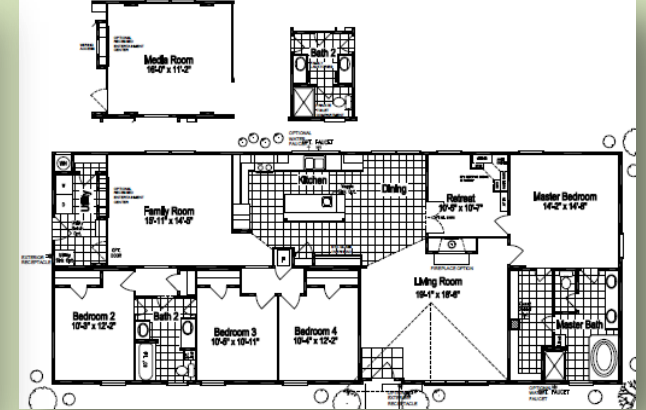

The Pecan Valley Series

The Pecan Valley I **One Living Area**
Model KHP3 60G5 **28' Wide**
1,640 sq. ft. **3 Bedroom, 2 Bath**

The Pecan Valley II **One Living Area**
Model KHT4 66E7 **30' Wide**
1,980 sq. ft. **4 Bedroom, 2 Bath**

The Pecan Valley V **Two Living Area**
Model KHT4 76B2 **30' Wide**
2,280 sq. ft. **4 Bedroom, 3 Bath**

**Man Cave
Media Room** →

The Pecan Valley III **Two Living Area**
Model KHT3 68D5 **30' Wide**
2,040 sq. ft. **3 Bedroom, 2 Bath**

The Pecan Valley IV **Two Living Area**
Model KHT4 74A1 **30' Wide**
2,220 sq. ft. **4 Bedroom, 2 Bath**

The Pecan Valley I **One Living Area**
Model KHT3 60G5 **30' Wide**
1,800 sq. ft. **3 Bedroom, 2 Bath**

The Pecan Valley I **One Living Area**
Model KHV3 60G5 **34' Wide**
2,040 sq. ft. **3 Bedroom, 2 Bath**