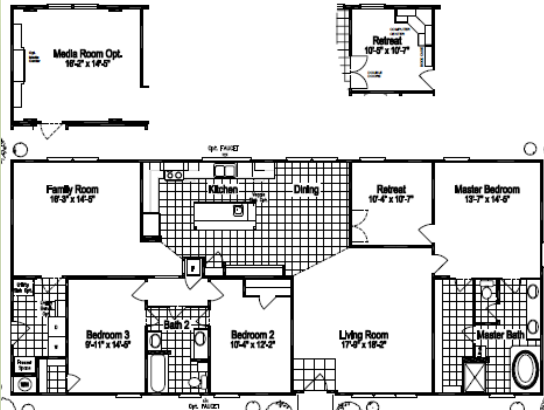

The Pecan Valley Series

The Pecan Valley I **One Living Area**
Model KHP3 60G5 **28' Wide**
1,640 sq. ft. **3 Bedroom, 2 Bath**

The Pecan Valley II **One Living Area**
Model KHT4 66E7 **30' Wide**
1,980 sq. ft. **4 Bedroom, 2 Bath**

The Pecan Valley V **Two Living Area**
Model KHT4 76B2 **30' Wide**
2,280 sq. ft. **4 Bedroom, 3 Bath**

**Man Cave
Media Room** →

The Pecan Valley III **Two Living Area**
Model KHT3 68D5 **30' Wide**
2,040 sq. ft. **3 Bedroom, 2 Bath**

The Pecan Valley IV **Two Living Area**
Model KHT4 74A1 **30' Wide**
2,220 sq. ft. **4 Bedroom, 2 Bath**

The Pecan Valley I **One Living Area**
Model KHT3 60G5 **30' Wide**
1,800 sq. ft. **3 Bedroom, 2 Bath**

The Pecan Valley I **One Living Area**
Model KHV3 60G5 **34' Wide**
2,040 sq. ft. **3 Bedroom, 2 Bath**