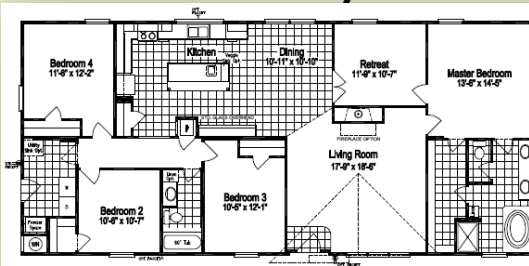

The Pecan Valley Series

The Pecan Valley I **One Living Area**
Model KHP3 60G5 **28' Wide**
1,640 sq. ft. **3 Bedroom, 2 Bath**

The Pecan Valley II **One Living Area**
Model KHT4 66E7 **30' Wide**
1,980 sq. ft. **4 Bedroom, 2 Bath**

The Pecan Valley V **Two Living Area**
Model KHT4 76B2 **30' Wide**
2,280 sq. ft. **4 Bedroom, 3 Bath**

**Man Cave
Media Room** →

The Pecan Valley III **Two Living Area**
Model KHT3 68D5 **30' Wide**
2,040 sq. ft. **3 Bedroom, 2 Bath**

The Pecan Valley IV **Two Living Area**
Model KHT4 74A1 **30' Wide**
2,220 sq. ft. **4 Bedroom, 2 Bath**

The Pecan Valley I **One Living Area**
Model KHT3 60G5 **30' Wide**
1,800 sq. ft. **3 Bedroom, 2 Bath**

The Pecan Valley I **One Living Area**
Model KHV3 60G5 **34' Wide**
2,040 sq. ft. **3 Bedroom, 2 Bath**