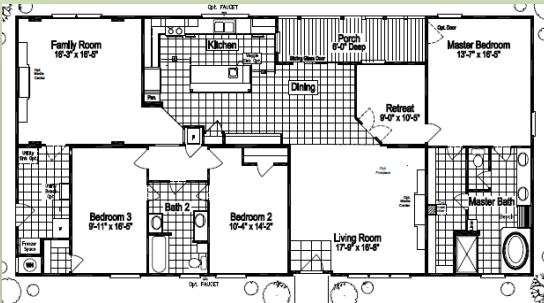

The Pecan Valley Series

The Pecan Valley I **One Living Area**
Model KHP3 60G5 **28' Wide**
1,640 sq. ft. **3 Bedroom, 2 Bath**

The Pecan Valley II **One Living Area**
Model KHT4 66E7 **30' Wide**
1,980 sq. ft. **4 Bedroom, 2 Bath**

The Pecan Valley V **Two Living Area**
Model KHT4 76B2 **30' Wide**
2,280 sq. ft. **4 Bedroom, 3 Bath**

**Man Cave
Media Room** →

The Pecan Valley III **Two Living Area**
Model KHT3 68D5 **30' Wide**
2,040 sq. ft. **3 Bedroom, 2 Bath**

The Pecan Valley IV **Two Living Area**
Model KHT4 74A1 **30' Wide**
2,220 sq. ft. **4 Bedroom, 2 Bath**

The Pecan Valley I **One Living Area**
Model KHT3 60G5 **30' Wide**
1,800 sq. ft. **3 Bedroom, 2 Bath**

The Pecan Valley III **Two Living Area**
Model KHV3 68H1 **34' Wide**
2,312 sq. ft. **3 Bedroom, 2 Bath**

The Pecan Valley IV **Two Living Area**
Model KHV4 74A1 **34' Wide**
2,516 sq. ft. **4 Bedroom, 2 Bath**