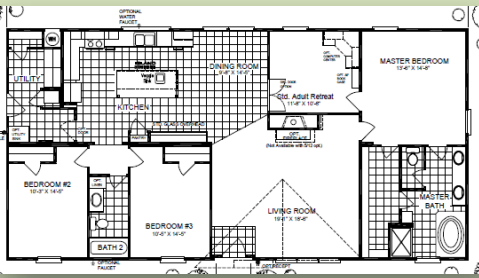

The Pecan Valley Series

The Pecan Valley I **One Living Area**
Model KHP3 60G5 **28' Wide**
1,640 sq. ft. **3 Bedroom, 2 Bath**

The Pecan Valley II **One Living Area**
Model KHT4 66E7 **30' Wide**
1,980 sq. ft. **4 Bedroom, 2 Bath**

The Pecan Valley V **Two Living Area**
Model KHT4 76B2 **30' Wide**
2,280 sq. ft. **4 Bedroom, 3 Bath**

**Man Cave
Media Room** →

The Pecan Valley III **Two Living Area**
Model KHT3 68D5 **30' Wide**
2,040 sq. ft. **3 Bedroom, 2 Bath**

The Pecan Valley IV **Two Living Area**
Model KHT4 74A1 **30' Wide**
2,220 sq. ft. **4 Bedroom, 2 Bath**

The Pecan Valley I **One Living Area**
Model KHT3 60G5 **30' Wide**
1,800 sq. ft. **3 Bedroom, 2 Bath**