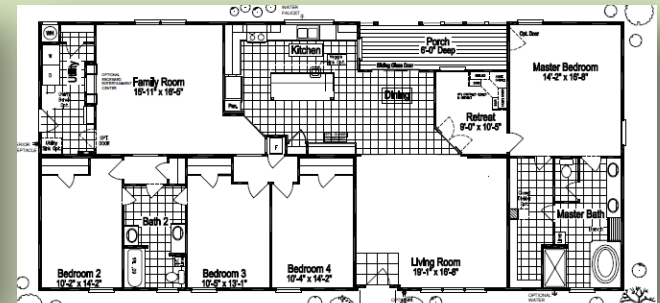

The Pecan Valley Series

The Pecan Valley I **One Living Area**
Model KHP3 60G5 **28' Wide**
1,640 sq. ft. **3 Bedroom, 2 Bath**

The Pecan Valley II **One Living Area**
Model KHT4 66E7 **30' Wide**
1,980 sq. ft. **4 Bedroom, 2 Bath**

The Pecan Valley V **Two Living Area**
Model KHT4 76B2 **30' Wide**
2,280 sq. ft. **4 Bedroom, 3 Bath**

**Man Cave
Media Room** →

The Pecan Valley III **Two Living Area**
Model KHT3 68D5 **30' Wide**
2,040 sq. ft. **3 Bedroom, 2 Bath**

The Pecan Valley IV **Two Living Area**
Model KHT4 74A1 **30' Wide**
2,220 sq. ft. **4 Bedroom, 2 Bath**

The Pecan Valley I **One Living Area**
Model KHT3 60G5 **30' Wide**
1,800 sq. ft. **3 Bedroom, 2 Bath**

The Pecan Valley III **Two Living Area**
Model KHV3 68H1 **34' Wide**
2,312 sq. ft. **3 Bedroom, 2 Bath**

The Pecan Valley IV **Two Living Area**
Model KHV4 74A1 **34' Wide**
2,516 sq. ft. **4 Bedroom, 2 Bath**