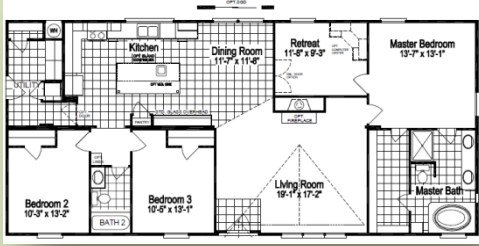

The Pecan Valley Series

The Pecan Valley I **One Living Area**
Model KHP3 60G5 **28' Wide**
1,640 sq. ft. **3 Bedroom, 2 Bath**

The Pecan Valley II **One Living Area**
Model KHT4 66E7 **30' Wide**
1,980 sq. ft. **4 Bedroom, 2 Bath**

The Pecan Valley V **Two Living Area**
Model KHT4 76B2 **30' Wide**
2,280 sq. ft. **4 Bedroom, 3 Bath**

**Man Cave
Media Room** →

The Pecan Valley III **Two Living Area**
Model KHT3 68D5 **30' Wide**
2,040 sq. ft. **3 Bedroom, 2 Bath**

The Pecan Valley IV **Two Living Area**
Model KHT4 74A1 **30' Wide**
2,220 sq. ft. **4 Bedroom, 2 Bath**

The Pecan Valley I **One Living Area**
Model KHT3 60G5 **30' Wide**
1,800 sq. ft. **3 Bedroom, 2 Bath**

The Pecan Valley I **One Living Area**
Model KHV3 60G5 **34' Wide**
2,040 sq. ft. **3 Bedroom, 2 Bath**