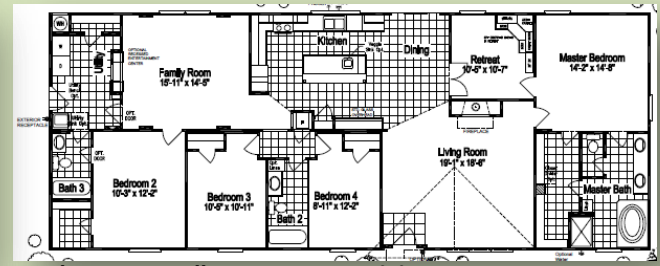

The Pecan Valley Series

The Pecan Valley I **One Living Area**
Model KHP3 60G5 **28' Wide**
1,640 sq. ft. **3 Bedroom, 2 Bath**

The Pecan Valley II **One Living Area**
Model KHT4 66E7 **30' Wide**
1,980 sq. ft. **4 Bedroom, 2 Bath**

The Pecan Valley V **Two Living Area**
Model KHT4 76B2 **30' Wide**
2,280 sq. ft. **4 Bedroom, 3 Bath**

**Man Cave
Media Room** →

The Pecan Valley III **Two Living Area**
Model KHT3 68D5 **30' Wide**
2,040 sq. ft. **3 Bedroom, 2 Bath**

The Pecan Valley IV **Two Living Area**
Model KHT4 74A1 **30' Wide**
2,220 sq. ft. **4 Bedroom, 2 Bath**

The Pecan Valley I **One Living Area**
Model KHT3 60G5 **30' Wide**
1,800 sq. ft. **3 Bedroom, 2 Bath**

The Pecan Valley I **One Living Area**
Model KHV3 60G5 **34' Wide**
2,040 sq. ft. **3 Bedroom, 2 Bath**