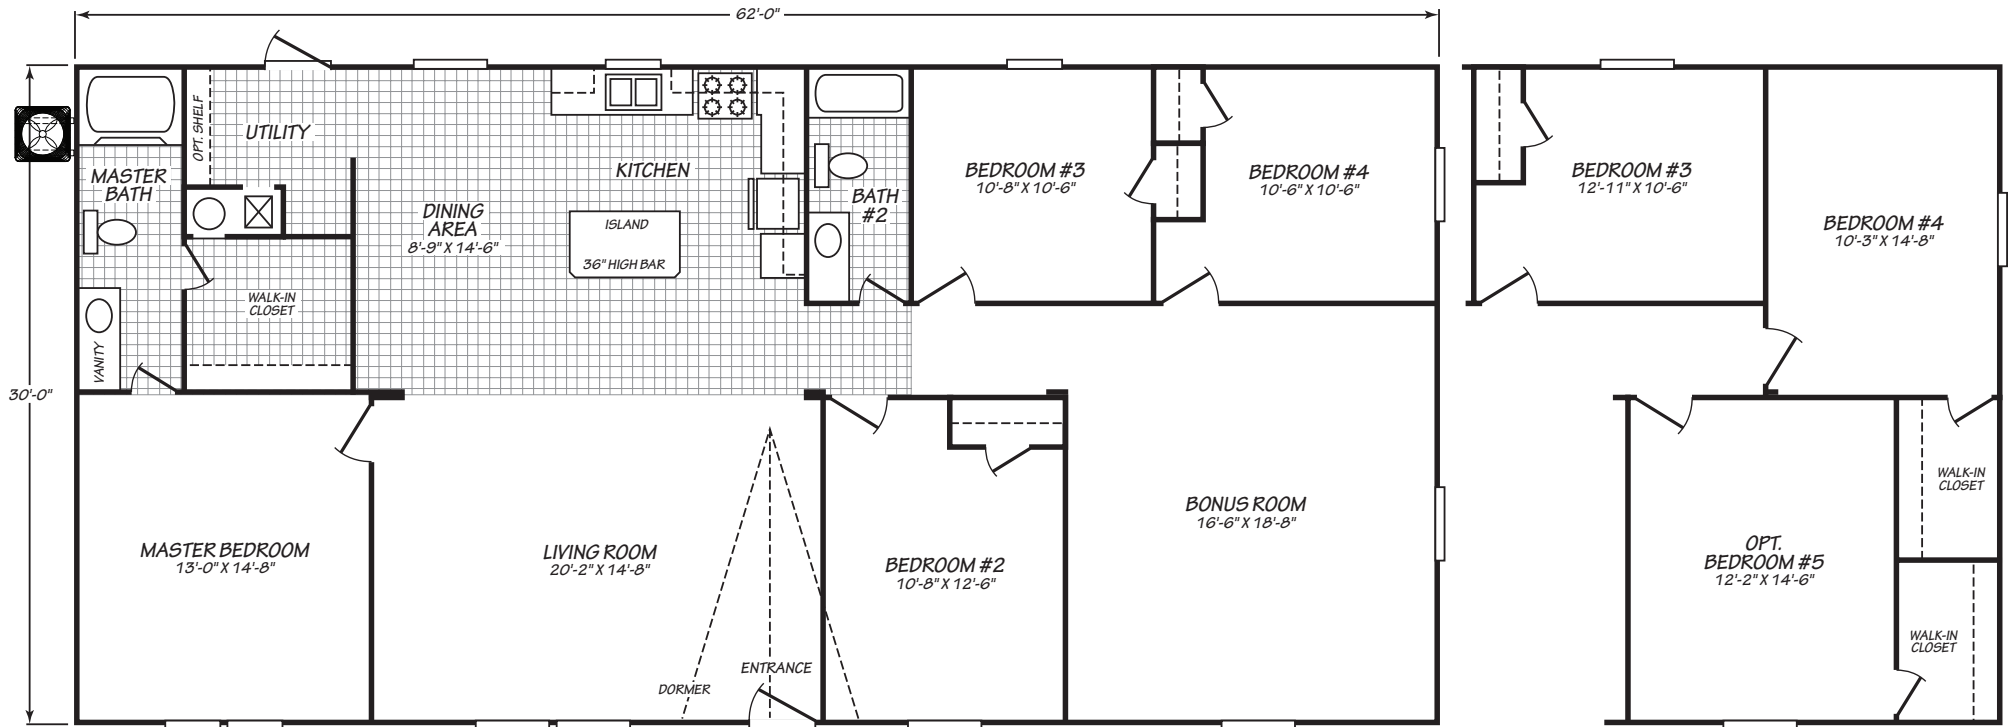

VELOCITY

MODEL 32624V

Manufactured By **FLEETWOOD**

MODEL 32624V

4 Bedroom | 2 Bath | 1,860 Square Feet

Important: Because we continually update and modify our products, it is important for you to know that our brochures and literature are for illustrative purposes only. All information contained herein may vary from the actual home we build. Dimensions are nominal and length and width measurements are from exterior wall to exterior wall. We reserve the right to make changes at any time, without notice or obligation, in prices, colors, materials, specifications, features and models. Please check with your retailer for specific information about the home you select. This home was built to Palm Harbor plans and specifications in a building center owned and operated by Fleetwood Homes, Inc.