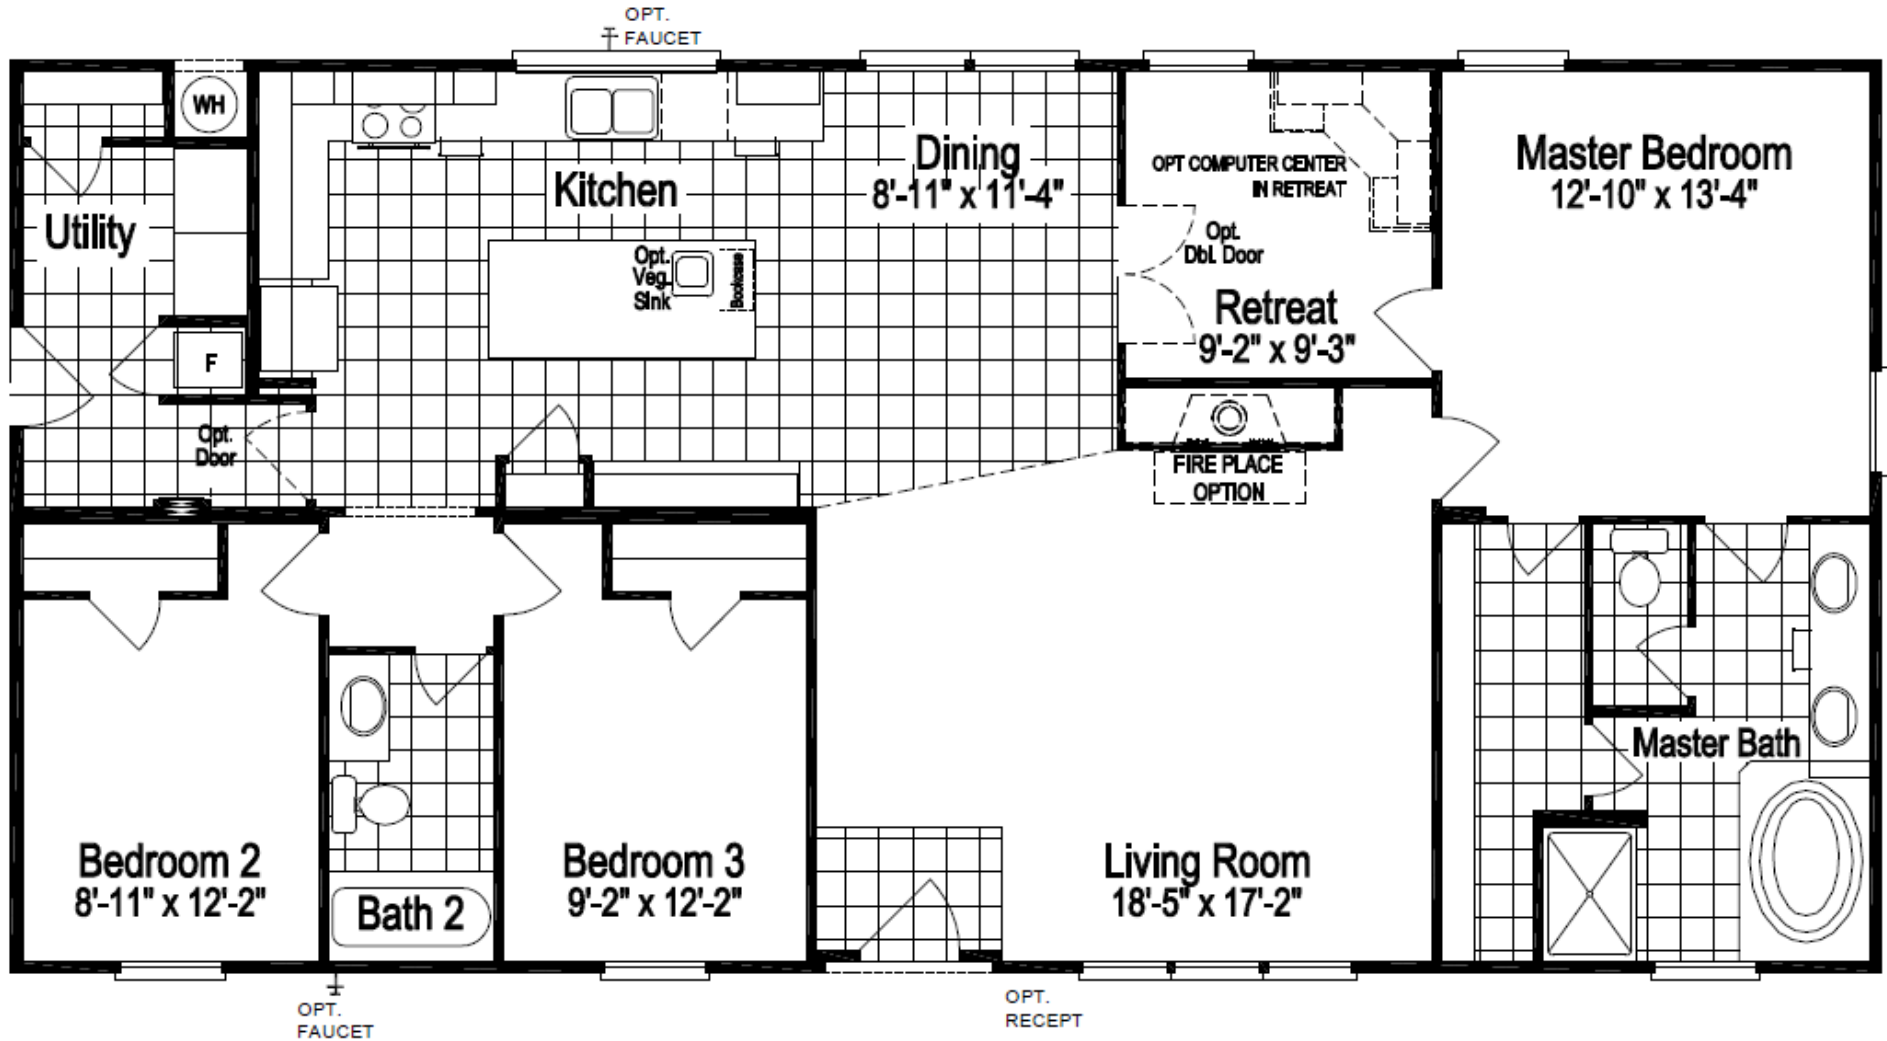

The Pecan Valley 56

The Pecan Valley

Model KHP3 56P5
Approx 1,531 Sq. Ft.
Ft. Worth 15
11/13

3 bedrooms, 2 baths
Spacious master suite
Kitchen pantry
Social entertainment bar

Oversized master bathroom
Walk-in Closets
60" guest bath tub
Retreat Room

Copyright © Palm Harbor Homes, Inc. Because Palm Harbor Homes has a continuous product updating and improvement process, prices, plans, dimensions, features, materials, specifications and availability are subject to change without notice or obligation. Please refer to working drawings for actual dimensions. Renderings and floor plans are artist's depictions only and may vary from the completed home. Square footage calculations and room dimensions are approximate subject to industry standards.