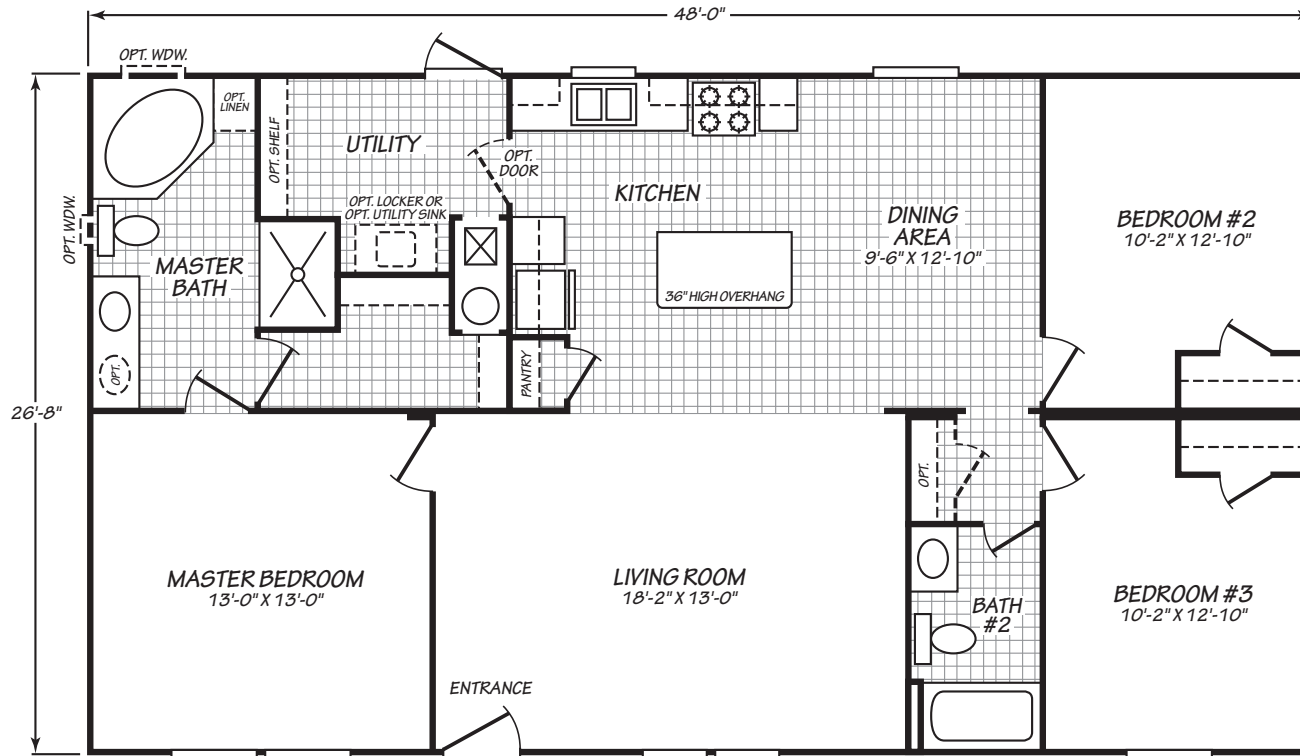

Manufactured By **FLEETWOOD**

VILLAGER

MODEL 28483A

MODEL 28483A

3 Bedroom | 2 Bath | 1,279 Square Feet

Important: Because we continually update and modify our products, it is important for you to know that our brochures and literature are for illustrative purposes only. ILLUSTRATIONS MAY SHOW OPTIONAL FEATURES. All information contained herein may vary from the actual home we build. Dimensions are nominal and length and width measurements are from exterior wall to exterior wall. We reserve the right to make changes at any time, without notice or obligation, in prices, colors, materials, specifications, features and models. Please check with your retailer for specific information about the home you select. This home was built to Palm Harbor plans and specifications in a building center owned and operated by Fleetwood Homes, Inc.