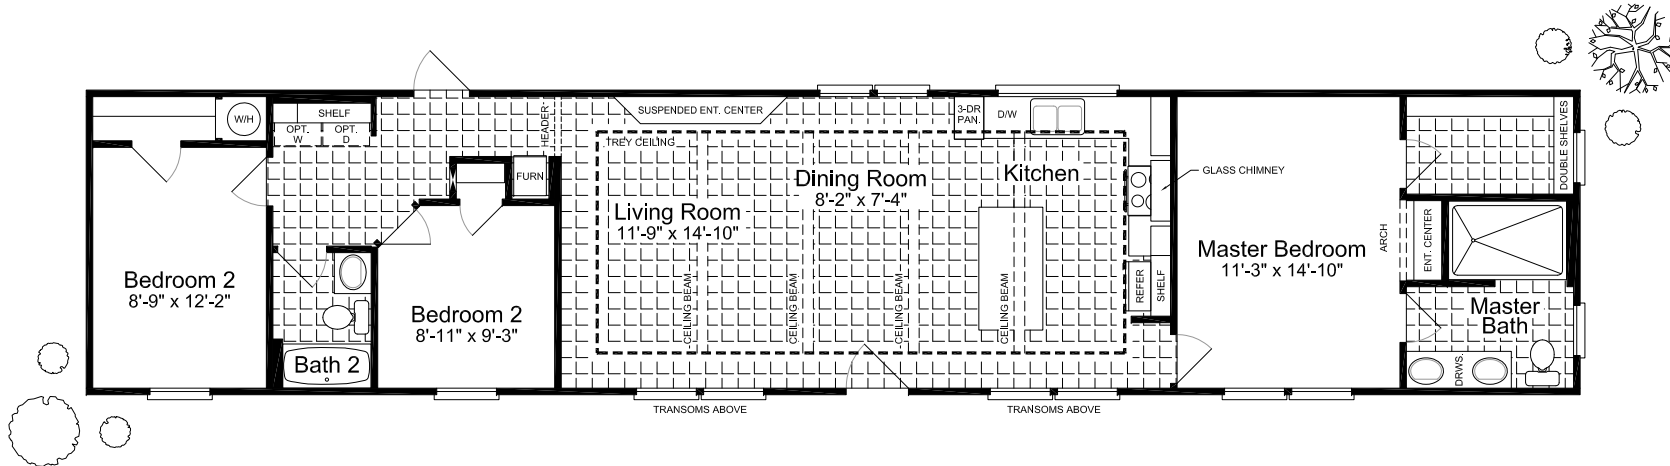

# Fiesta SERIES

Opt. Lav. Bases  
(Open Shelves - Bottom)

**The "SANTA FE"**  
**Model: 320FF16763G**  
 (REFER G3 76S4)  
 1178 Square feet  
 15'-6" x 76'-0"  
**3 Bedrooms / 2 Baths**  
 Austin, Texas Date: 08/16/2016

## Key Features:

- \* Full Trey Ceiling - LR / DR / Kit.
- \* Suspended Entertainment Center - LR
- \* Recessed Entertainment Center - MBR
- \* Enormous Island - Kitchen
- \* Sweep-O-Vac in Kitchen
- \* Pop-up Charging Station - Island
- \* Walk-in Closet in MBR
- \* Fixed Pane Windows in Dining Room

Because Palm Harbor Homes has a continuous product updating and improvement process, specifications are subject to change without notice or obligation. Likewise, the floor plan shown is representative only and may vary from the actual home. Square footage calculations are based on nominal widths and all room dimensions are approximate subject to industry standards. R-values may vary in compressed areas. Some transportation components may have been recycled after close inspection for safety and appearance.