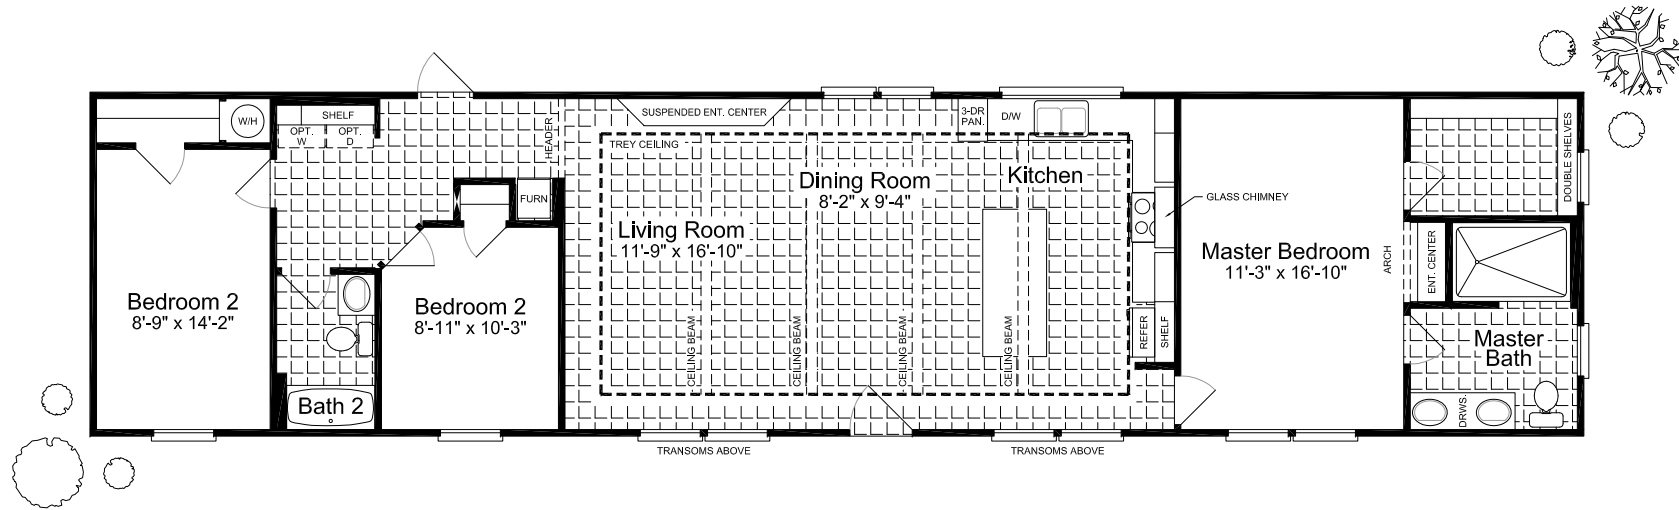

Fiesta SERIES

The "SANTA FE"
Model: 320FF18763H
 (REFER I3 76S4)
 1330 Square feet
 17'-6" x 76'-0"
3 Bedrooms / 2 Baths
 Austin, Texas Date: 08/16/2016

Key Features:

- * Full Trey Ceiling - LR / DR / Kit.
- * Suspended Entertainment Center - LR
- * Recessed Entertainment Center - MBR
- * Enormous Island - Kitchen
- * Sweep-O-Vac in Kitchen
- * Pop-up Charging Station - Island
- * Walk-in Closet in MBR
- * Fixed Pane Windows in Dining Room

Opt. Lav. Bases
 (Open Shelves - Bottom)

Because Palm Harbor Homes has a continuous product updating and improvement process, specifications are subject to change without notice or obligation. Likewise, the floor plan shown is representative only and may vary from the actual home. Square footage calculations are based on nominal widths and all room dimensions are approximate subject to industry standards. R-values may vary in compressed areas. Some transportation components may have been recycled after close inspection for safety and appearance.