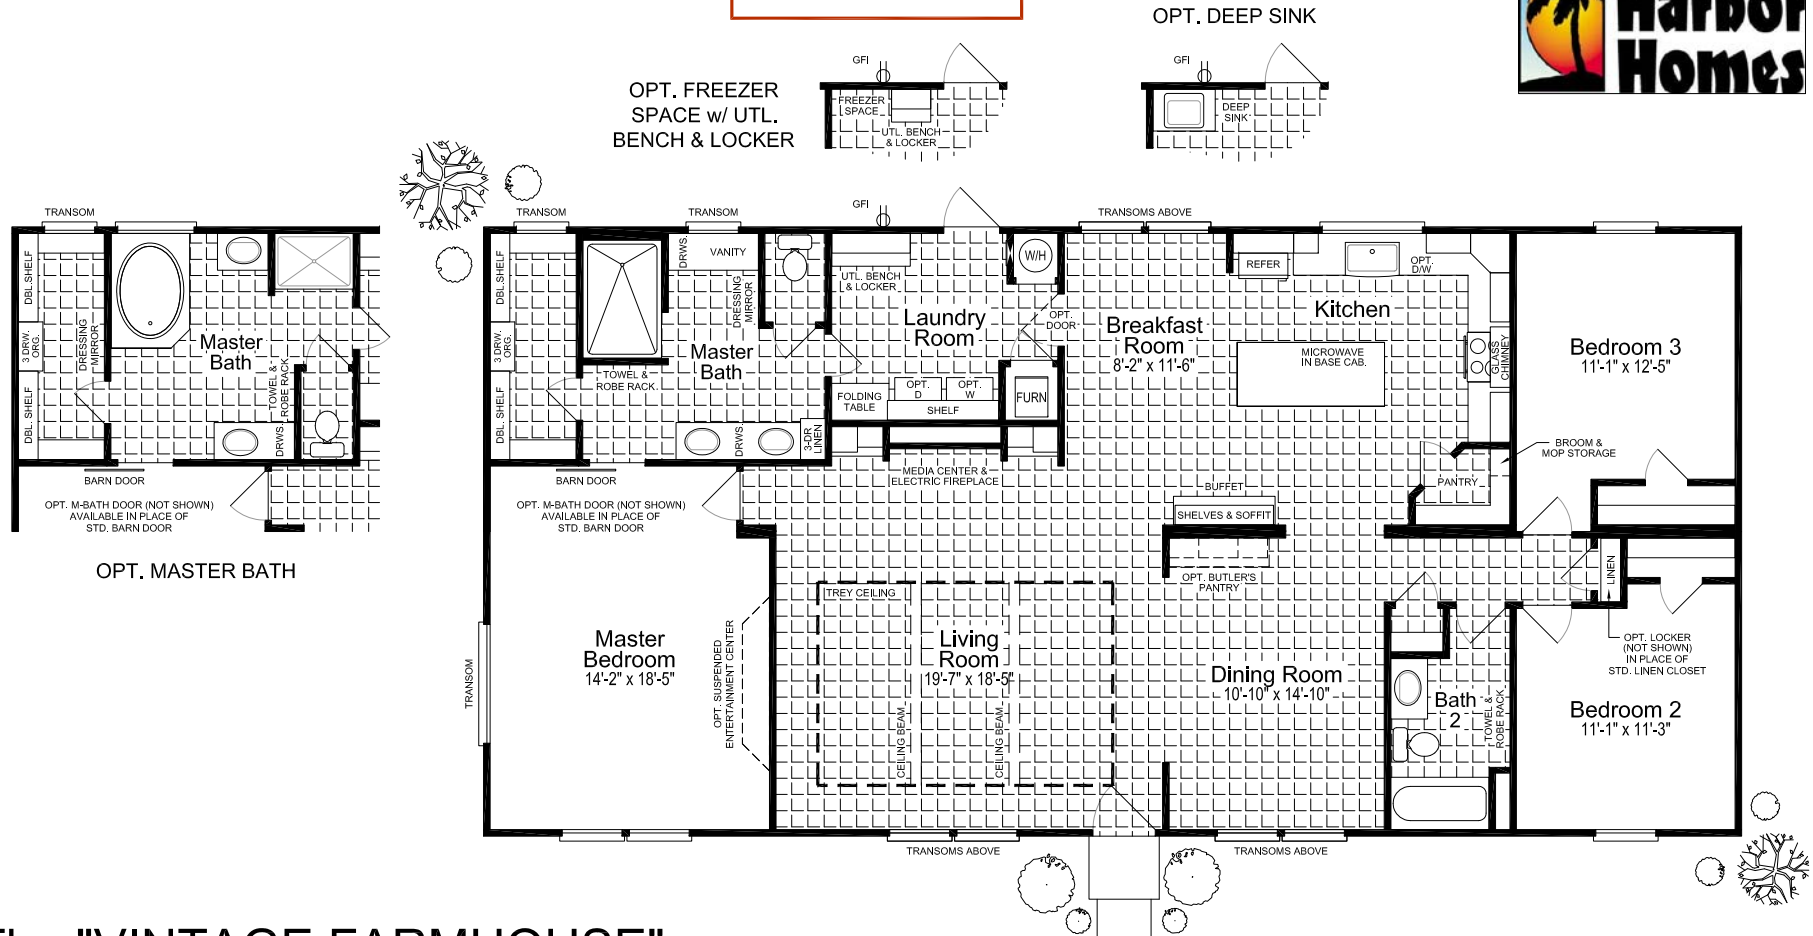

Fiesta SERIES

The "VINTAGE FARMHOUSE"

Model: 320FT32643C

Add "M" to model # for MOD

1984 Square feet

31'-0" x 64'-0"

3 Bedrooms / 2 Baths

Austin, Texas Date: 02/28/2019

Key Features:

- * Media Center & Electric Fireplace
- * Walk-In Pantry - Kitchen
- * Buffet w/ Open Shelves - Kitchen
- * Folding Table in Laundry Room
- * Utility Bench & Locker
- * 72" Open-Face Ceramic Tile Shower
- * Vanity in Master Bath
- * Linen Closet in Hall

Because Palm Harbor Homes has a continuous product updating and improvement process, specifications are subject to change without notice or obligation. Likewise, the floor plan shown is representative only and may vary from the actual home. Square footage calculations are based on nominal widths and all room dimensions are approximate subject to industry standards. R-values may vary in compressed areas. Some transportation components may have been recycled after close inspection for safety and appearance.