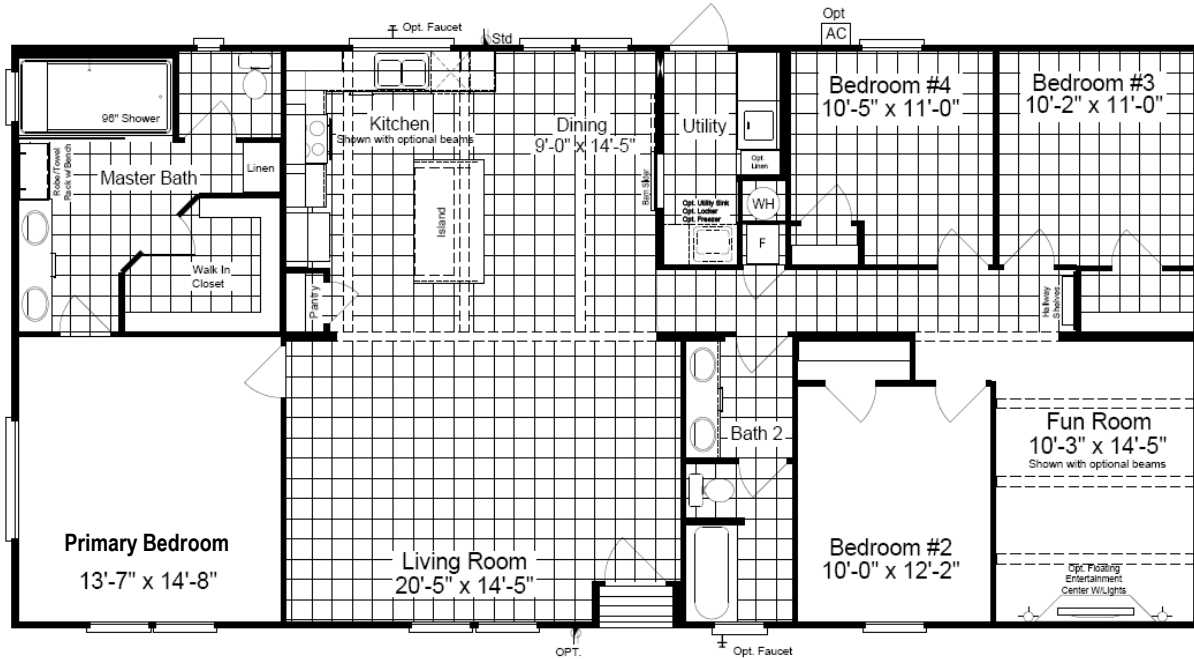

The Horizon 62

Optional Stand Alone Tub and Shower Bath

Spa Bath, 8' Walk-in Shower Standard!

30' wide

Model KH30624Z
4 Bedroom, 2 Bath
1,860 sq. ft.

- 8 1/2' Flat Ceilings Throughout
- Dual Pane Windows
- 96" Master Shower
- Large Island in Kitchen
- Barn Door
- Huge Kitchen Picture Window
- Separate Family Room
- Freezer space available

330 Ft. Worth, TX. 7-21

Copyright © Palm Harbor Homes, Inc. Because Palm Harbor Homes has a continuous product updating and improvement process, prices, plans, dimensions, features, materials, specifications and availability are subject to change without notice or obligation. Please refer to working drawings for actual dimensions. Renderings and floor plans are artist's depictions only and may vary from the completed home. Square footage calculations and room dimensions are approximate subject to industry standards. Rev. 3-20