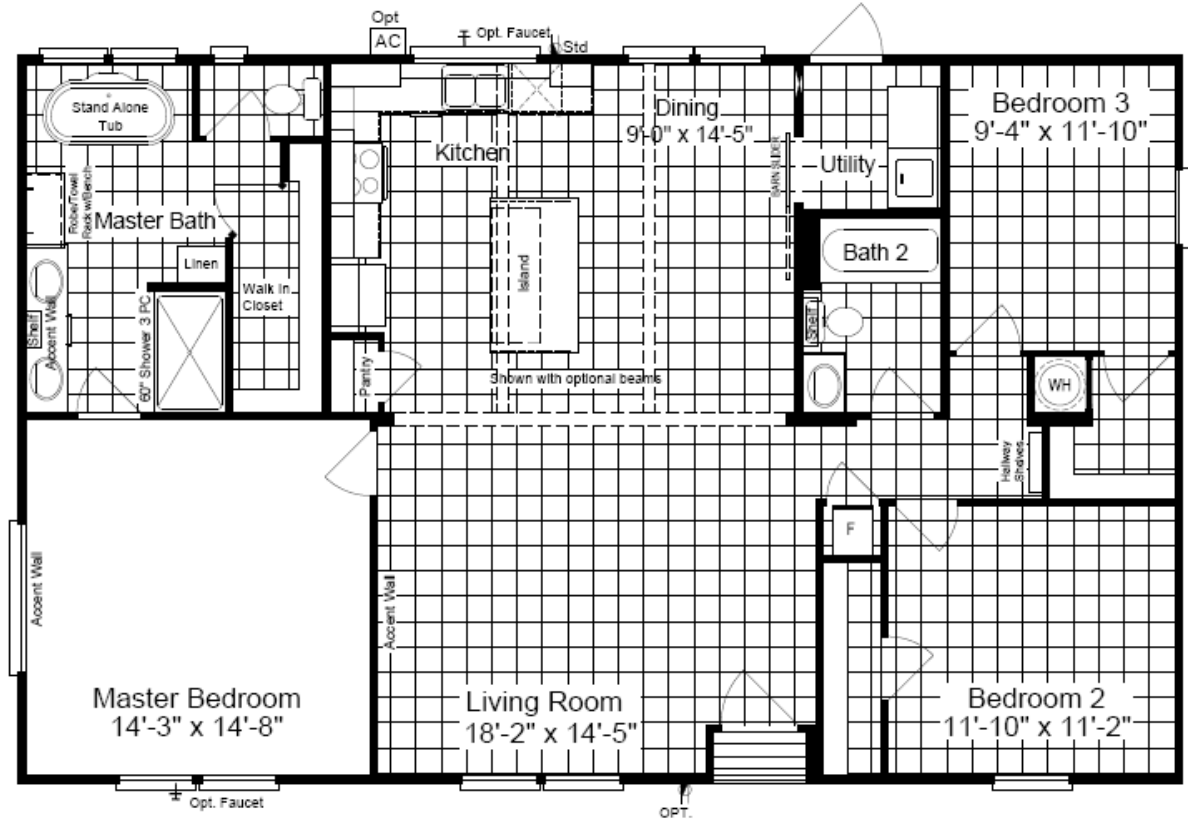

Optional Spa Master Bath

Model KH30483Z

The Horizon 48 Limited Edition

3 Bedrooms, 2 Baths
1,440 sq. ft.

330 Ft. Worth, TX 2-20

- 8 1/2' Flat Ceilings Throughout
- 30' x 48'
- Dual Pane Windows
- 60" Master Shower
- Large Island in Kitchen
- 2 Barn Doors
- Stand-Along Tub in Master
- Picture Window on Kitchen
- Recessed Entry