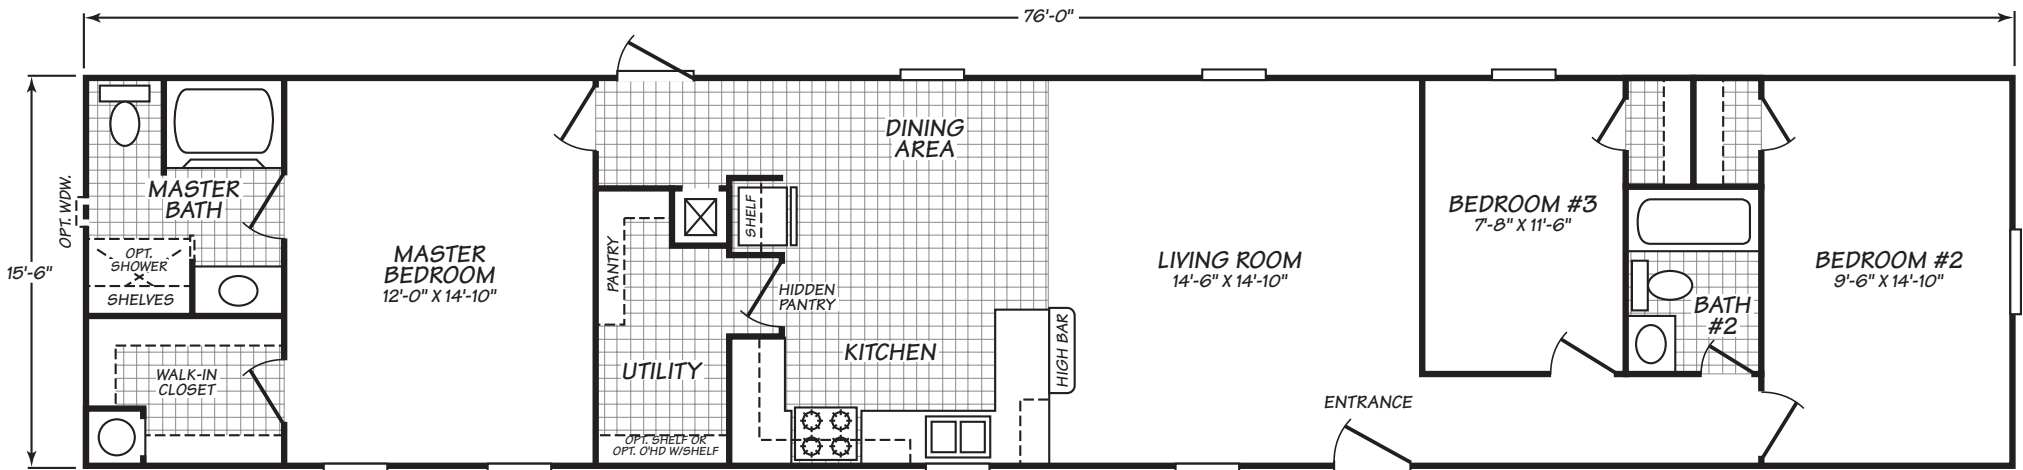

Manufactured By **FLEETWOOD**

Palm Harbor SERIES

MODEL 16763C

MODEL 16763C

3 Bedroom | 2 Bath | 1,178 Square Feet

Important: Because we continually update and modify our products, it is important for you to know that our brochures and literature are for illustrative purposes only. All information contained herein may vary from the actual home we build. Dimensions are nominal and length and width measurements are from exterior wall to exterior wall. We reserve the right to make changes at any time, without notice or obligation, in prices, colors, materials, specifications, features and models. Please check with your retailer for specific information about the home you select. This home was built to Palm Harbor plans and specifications in a building center owned and operated by Fleetwood Homes, Inc.