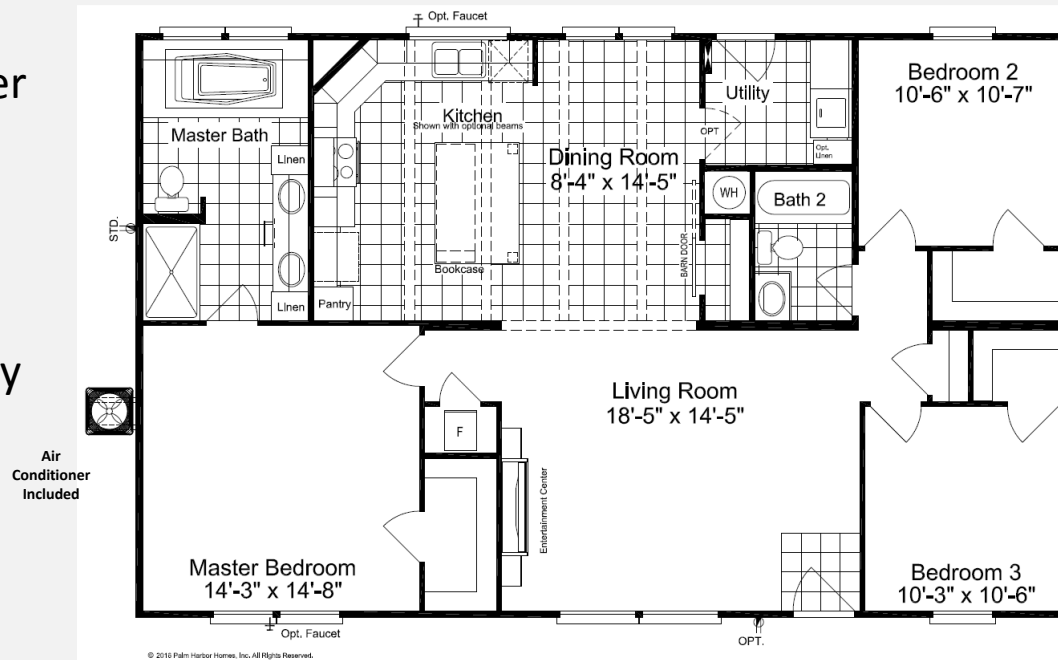

— Ft. Worth, TX —

The Arlington 48

No where in the marketplace will you find a home of this size with so many features:

- A 60" shower in the master
- A 72" tub in the master
- An Entertainment center
- Oversized Kitchen Island
- Kitchen picture window
- Sliding Barn Door at pantry

Optional Desk
Optional Bench

Optional Window seat and Base Cabinets with two Windows or optional desk...

Model ML30483A

3 Bedroom, 2 Bath

1,440 Sq. Ft.

330 Ft. Worth, TX. 2/17

Special Features

- 8' Sidewalls and Vaulted Ceilings Through out
- Dual Pane Windows
- Entertainment Center Cabinet
- Large island in kitchen