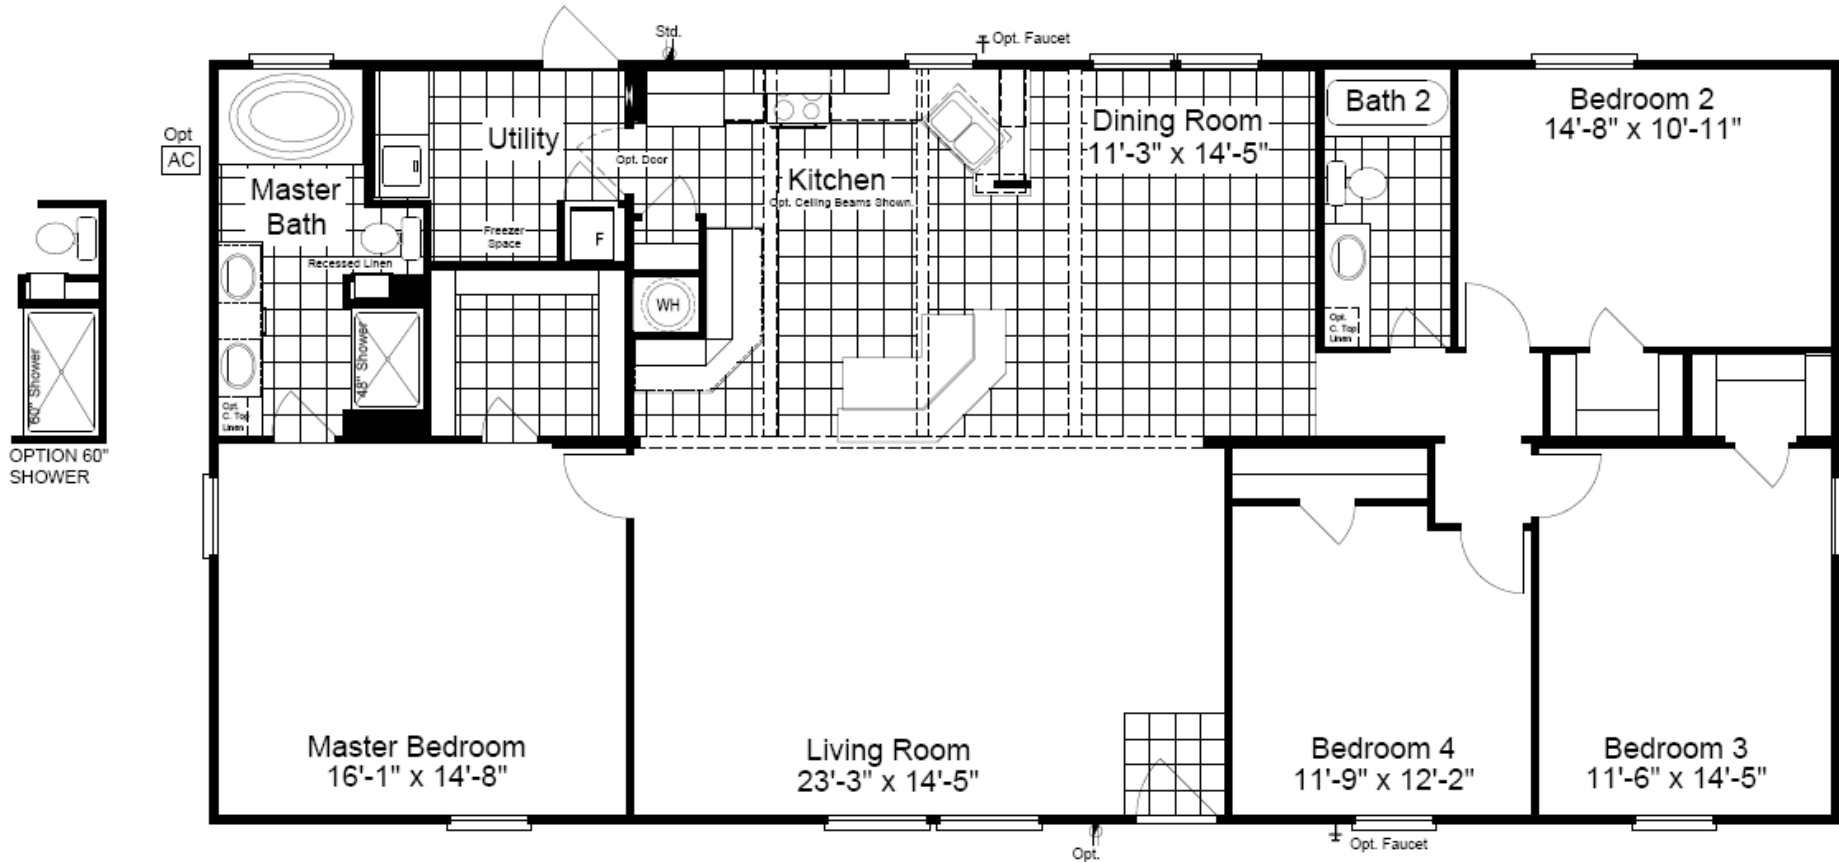

The Cypress

Model SA28543C

1,458 Sq. Ft.

3 Bedroom, 2 Bath

Ft. Worth, TX. 8/20

8 1/2' Flat Ceilings

Master Bath with 48" shower

Oval Deck Tub in Master Bath

Walk-in Master Closet

Freezer Space

Social Bar

Copyright © Palm Harbor Homes. Because we have a continuous product updating and improvement process, prices, plans, dimensions, features, materials, specifications and availability are subject to change without notice or obligation. Please refer to working drawings for actual dimensions. Renderings and floor plans are artist's depictions only and may vary from the completed home. Square footage calculations and room dimensions are approximate subject to industry standards.