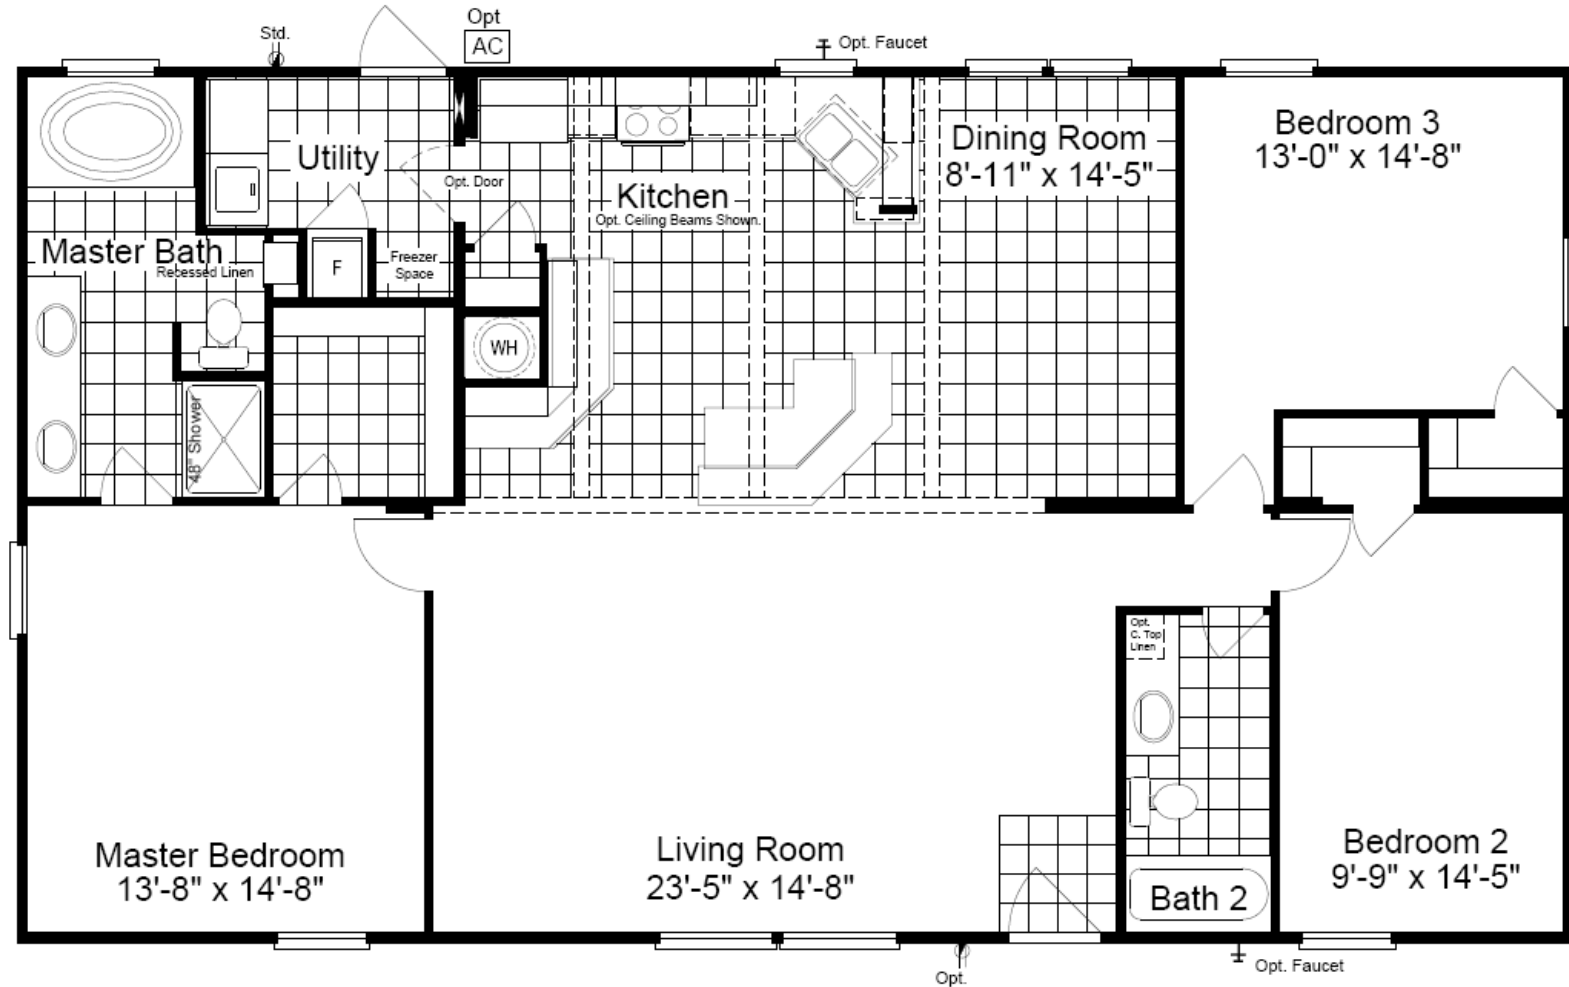

# The Cypress

**Model SA30543C**

**1,620 Sq. Ft.**

**3 Bedroom, 2 Bath**

Ft. Worth, TX. 8/20

**8 1/2' Flat Ceilings**

**Master Bath with 48" shower**

**Oval Deck Tub in Master Bath**

**Walk-in Master Closet**

**Freezer Space**

**Social Bar**

Copyright © Palm Harbor Homes. Because we have a continuous product updating and improvement process, prices, plans, dimensions, features, materials, specifications and availability are subject to change without notice or obligation. Please refer to working drawings for actual dimensions. Renderings and floor plans are artist's depictions only and may vary from the completed home. Square footage calculations and room dimensions are approximate subject to industry standards.