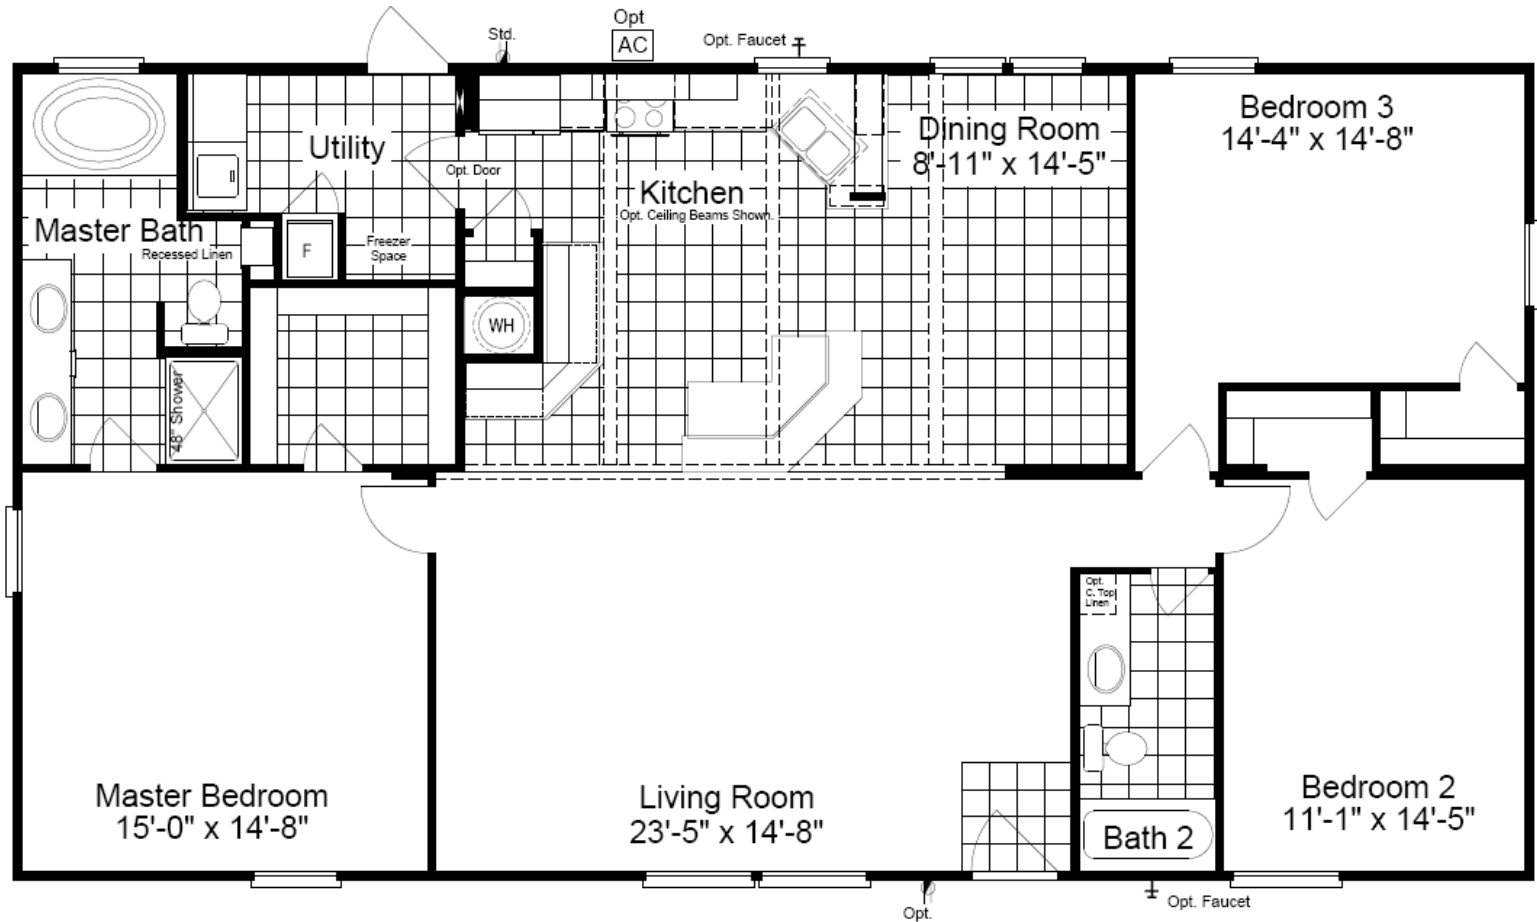

The Cypress

30' Wide

Model SA30563C

1,680 Sq. Ft.

3 Bedroom, 2 Bath

Ft. Worth, TX. 8/20

8 1/2' Flat Ceilings

Master Bath with 48" shower

Oval Deck Tub in Master Bath

Walk-in Master Closet

Freezer Space

Social Bar

Copyright © Palm Harbor Homes. Because we have a continuous product updating and improvement process, prices, plans, dimensions, features, materials, specifications and availability are subject to change without notice or obligation. Please refer to working drawings for actual dimensions. Renderings and floor plans are artist's depictions only and may vary from the completed home. Square footage calculations and room dimensions are approximate subject to industry standards.