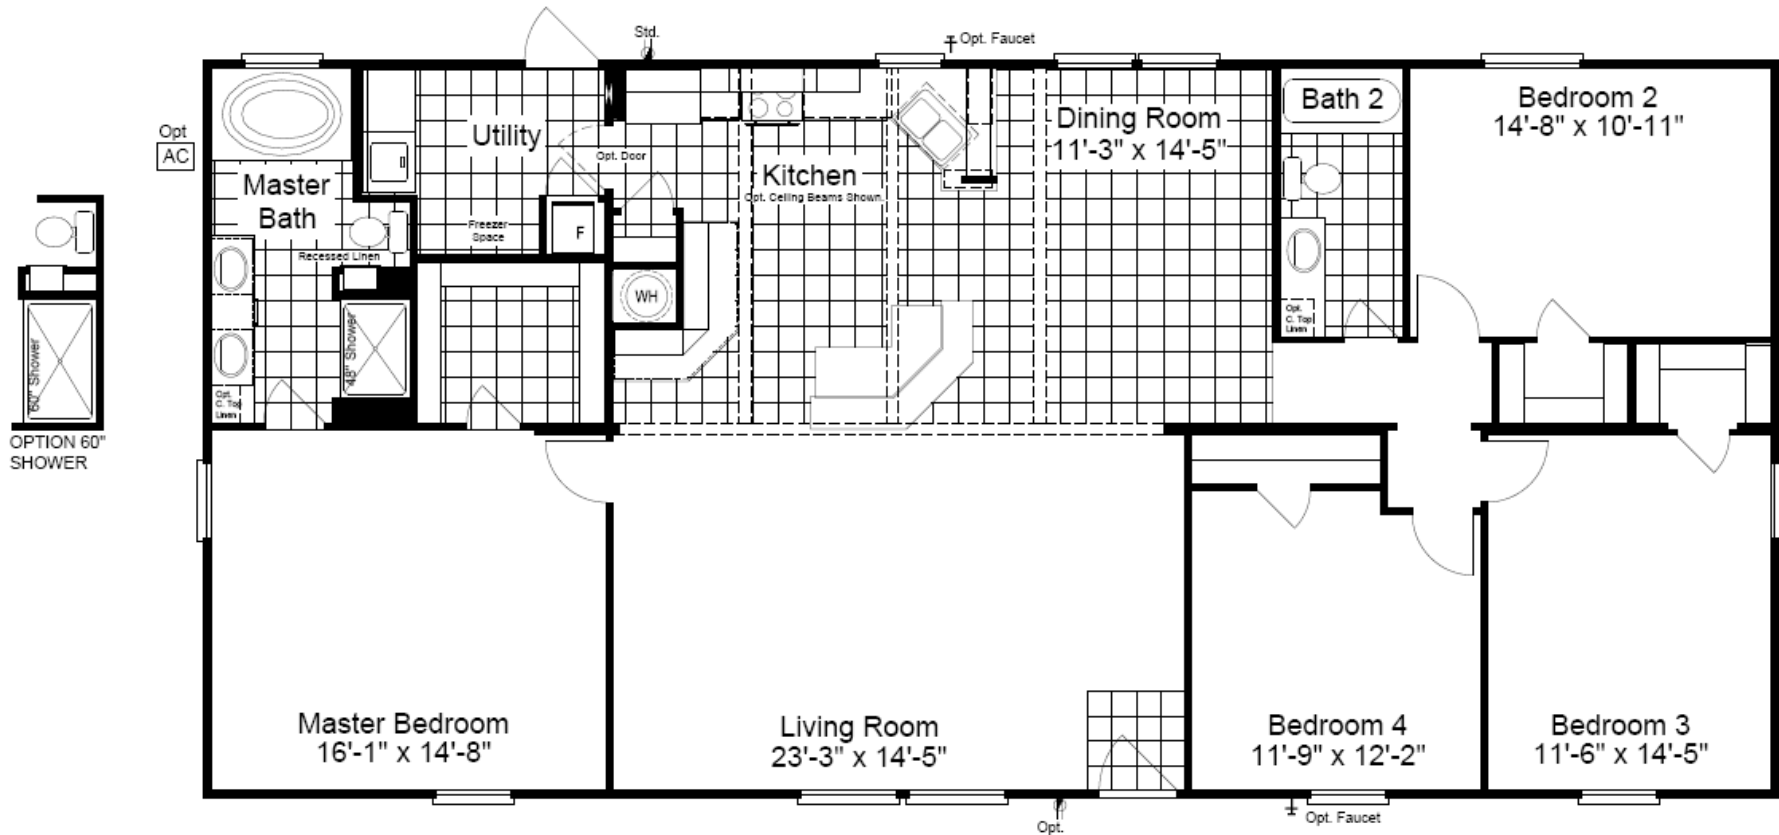

The Cypress

**30' Wide
4 bedroom**

Model SA30644C
1,920 Sq. Ft.
4 Bedroom, 2 Bath
 Ft. Worth, TX. 8/20

8 1/2' Flat Ceilings
Master Bath with 48" shower
Oval Deck Tub in Master Bath

Walk-in Master Closet
Freezer Space
Social Bar

Copyright © Palm Harbor Homes. Because we have a continuous product updating and improvement process, prices, plans, dimensions, features, materials, specifications and availability are subject to change without notice or obligation. Please refer to working drawings for actual dimensions. Renderings and floor plans are artist's depictions only and may vary from the completed home. Square footage calculations and room dimensions are approximate subject to industry standards.