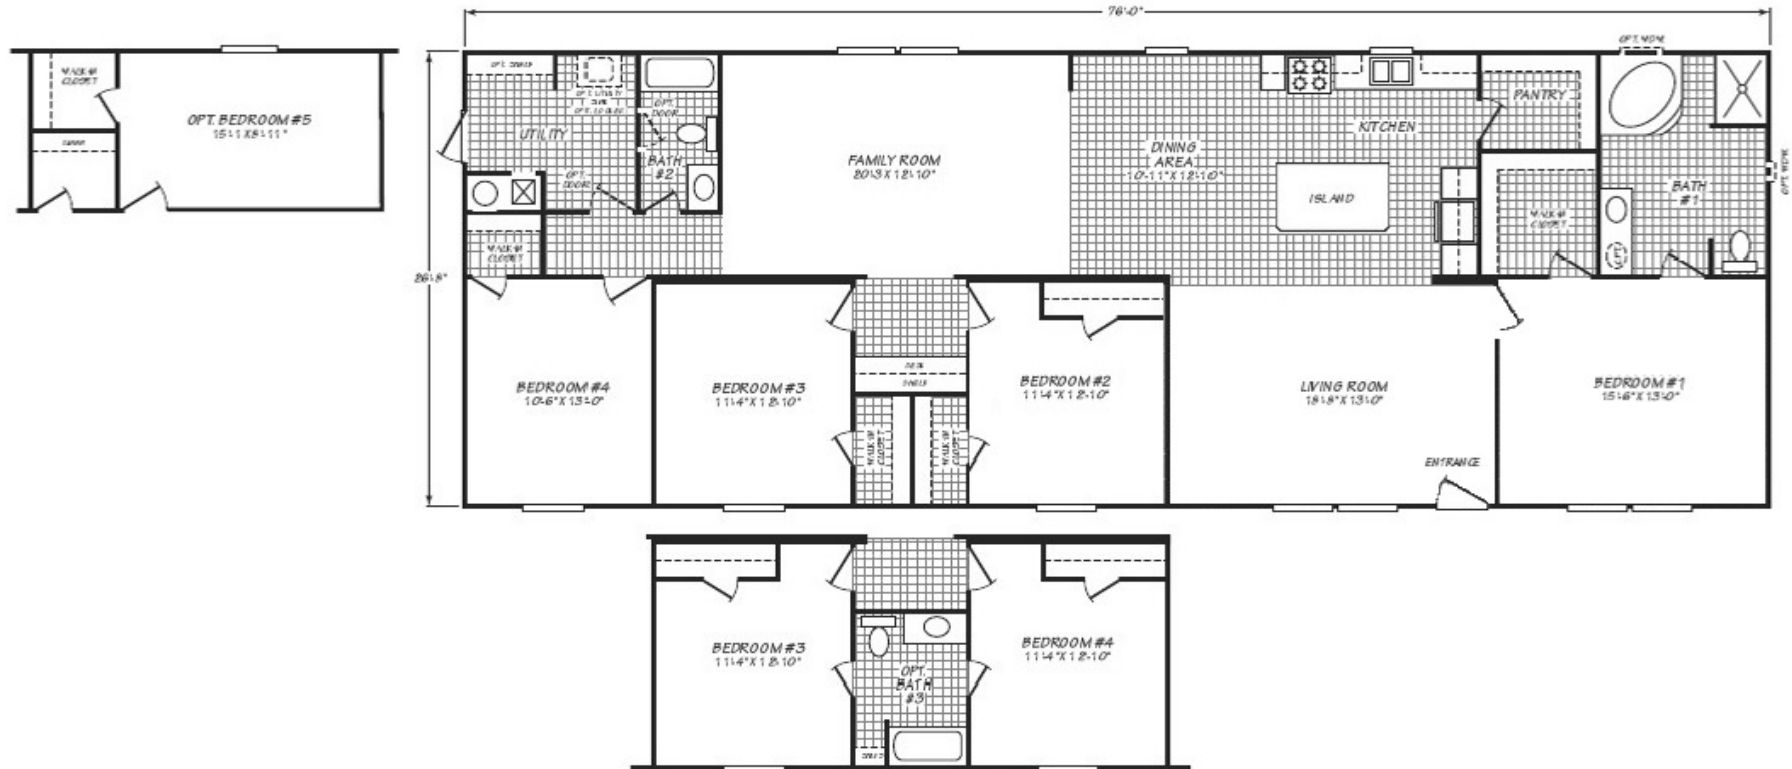

Manufactured By **FLEETWOOD**

VILLAGER

MODEL 28764A

MODEL 28764A

4 Bedroom | 2 Bath | 2,026 Square Feet

©2019 FLEETWOOD HOMES INC. ALL RIGHTS RESERVED

Rev. 1/03/19