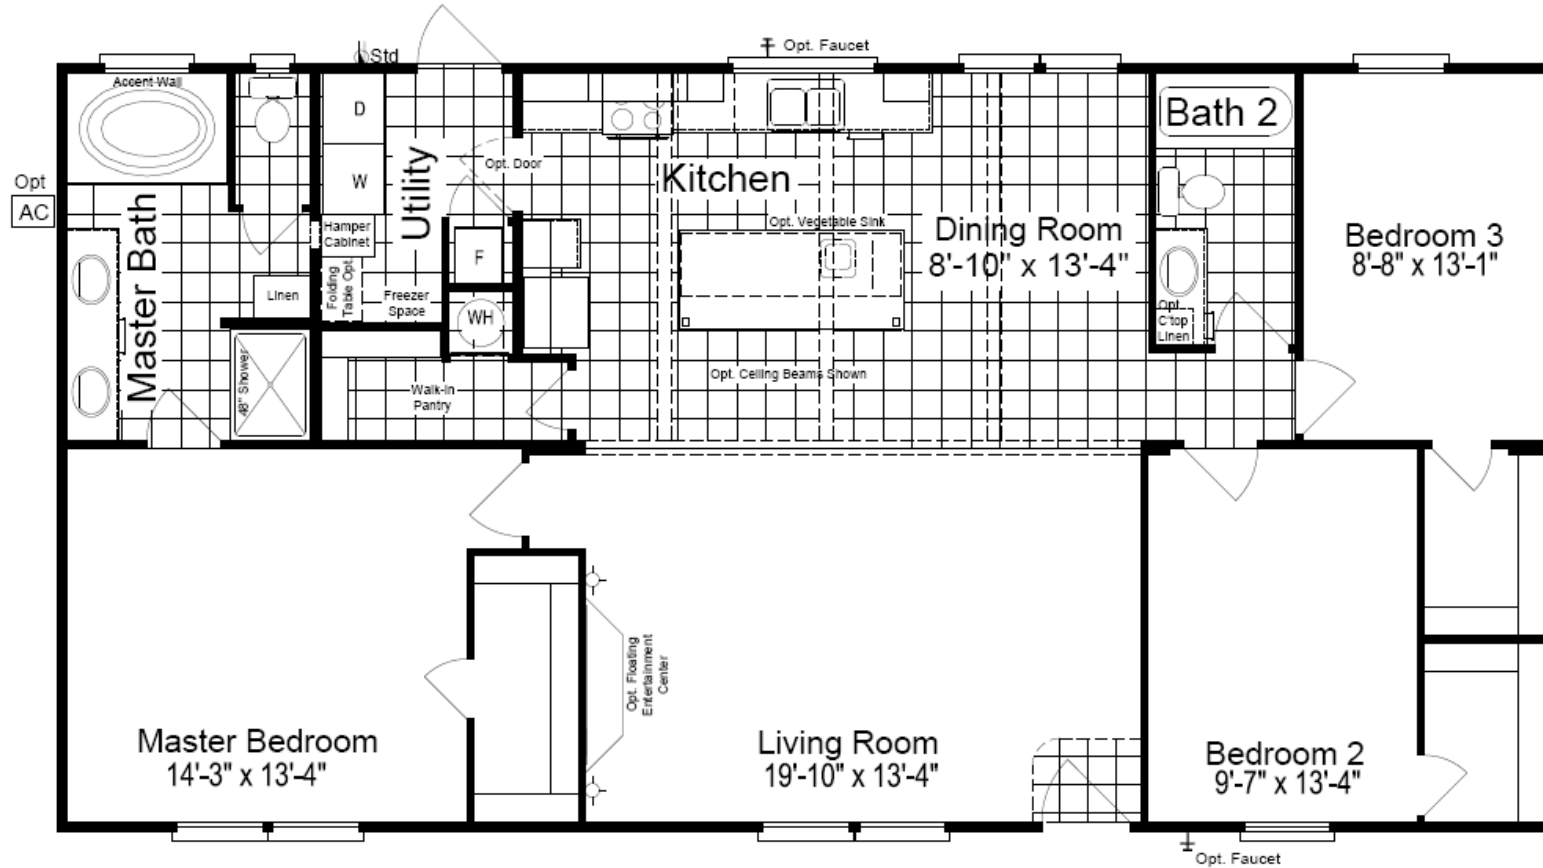

# The Fantasy Island

**Model SA28543F**  
**1,458 Sq. Ft.**  
**3 Bedroom, 2 Bath**  
 Ft. Worth, TX. 8/20

**8 1/2' Flat Ceilings**  
**Master Bath with 48" shower**  
**Oval Deck Tub in Master Bath**

**Walk-in Closets & Walk in Pantry**  
**Freezer Space**  
**8' Kitchen Island & Picture Window**

Copyright © Palm Harbor Homes. Because we have a continuous product updating and improvement process, prices, plans, dimensions, features, materials, specifications and availability are subject to change without notice or obligation. Please refer to working drawings for actual dimensions. Renderings and floor plans are artist's depictions only and may vary from the completed home. Square footage calculations and room dimensions are approximate subject to industry standards.