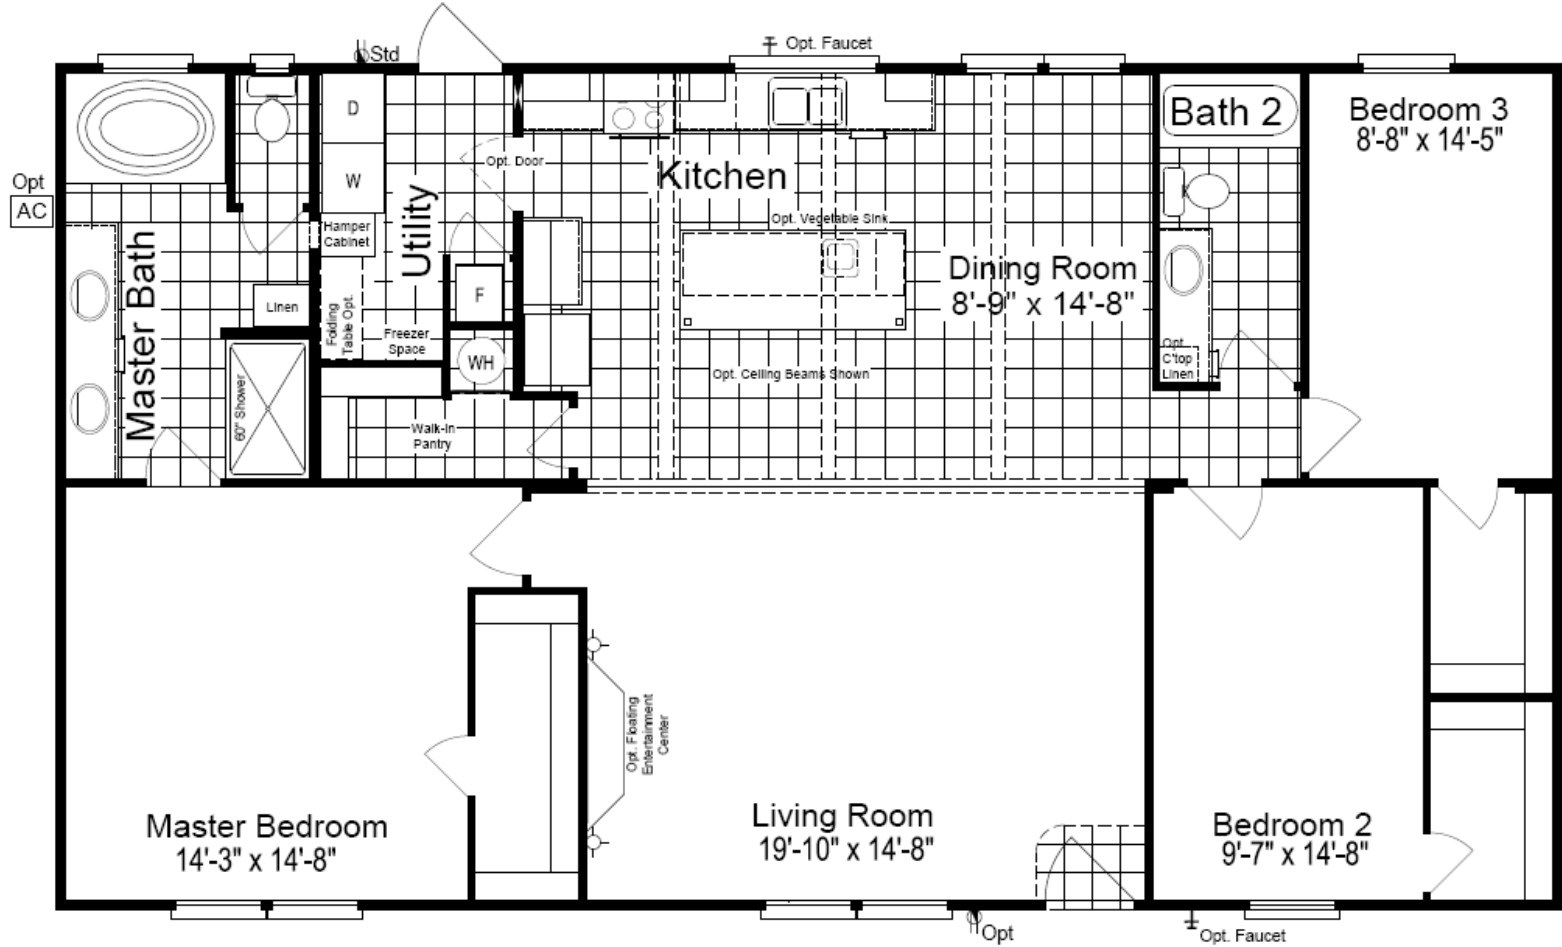

# The Fantasy Island

**30' Wide**

**Model SA30543F**  
**1,620 Sq. Ft.**  
**3 Bedroom, 2 Bath**  
 Ft. Worth, TX. 8/20

**8 1/2' Flat Ceilings**  
**Master Bath with 48" shower**  
**Oval Deck Tub in Master Bath**

**Walk-in Closets & Walk in Pantry**  
**Freezer Space**  
**8' Kitchen Island & Picture Window**

Copyright © Palm Harbor Homes. Because we have a continuous product updating and improvement process, prices, plans, dimensions, features, materials, specifications and availability are subject to change without notice or obligation. Please refer to working drawings for actual dimensions. Renderings and floor plans are artist's depictions only and may vary from the completed home. Square footage calculations and room dimensions are approximate subject to industry standards.