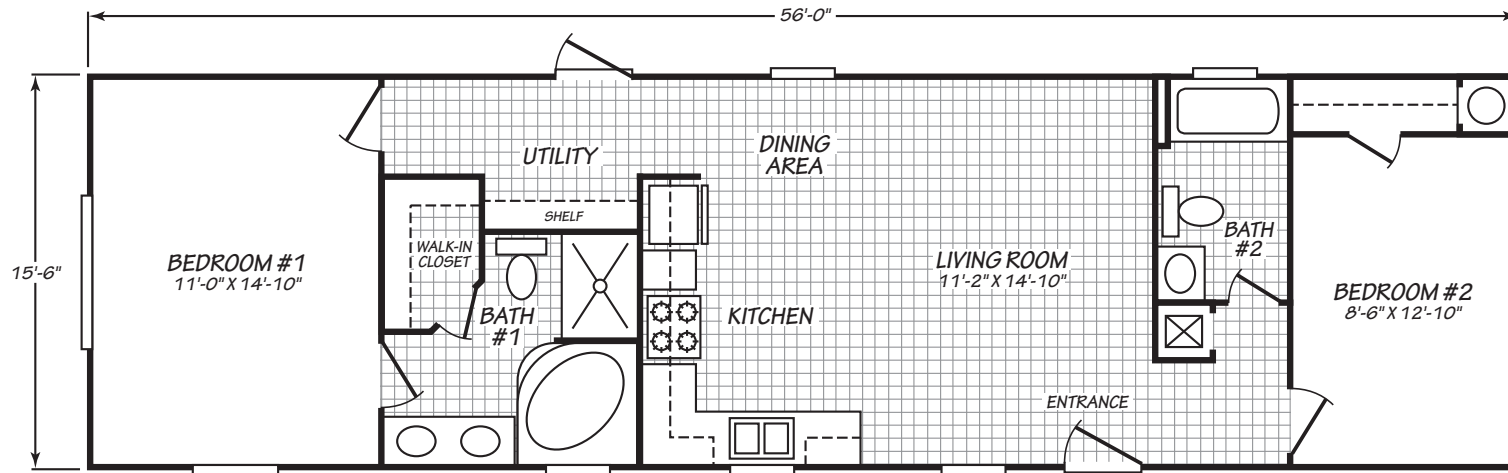

Manufactured By **FLEETWOOD**

VILLAGER

MODEL 16562A

MODEL 16562A

2 Bedroom | 2 Bath | 868 Square Feet

Important: Because we continually update and modify our products, it is important for you to know that our brochures and literature are for illustrative purposes only. ILLUSTRATIONS MAY SHOW OPTIONAL FEATURES. All information contained herein may vary from the actual home we build. Dimensions are nominal and length and width measurements are from exterior wall to exterior wall. We reserve the right to make changes at any time, without notice or obligation, in prices, colors, materials, specifications, features and models. Please check with your retailer for specific information about the home you select. This home was built to Palm Harbor plans and specifications in a building center owned and operated by Fleetwood Homes, Inc.