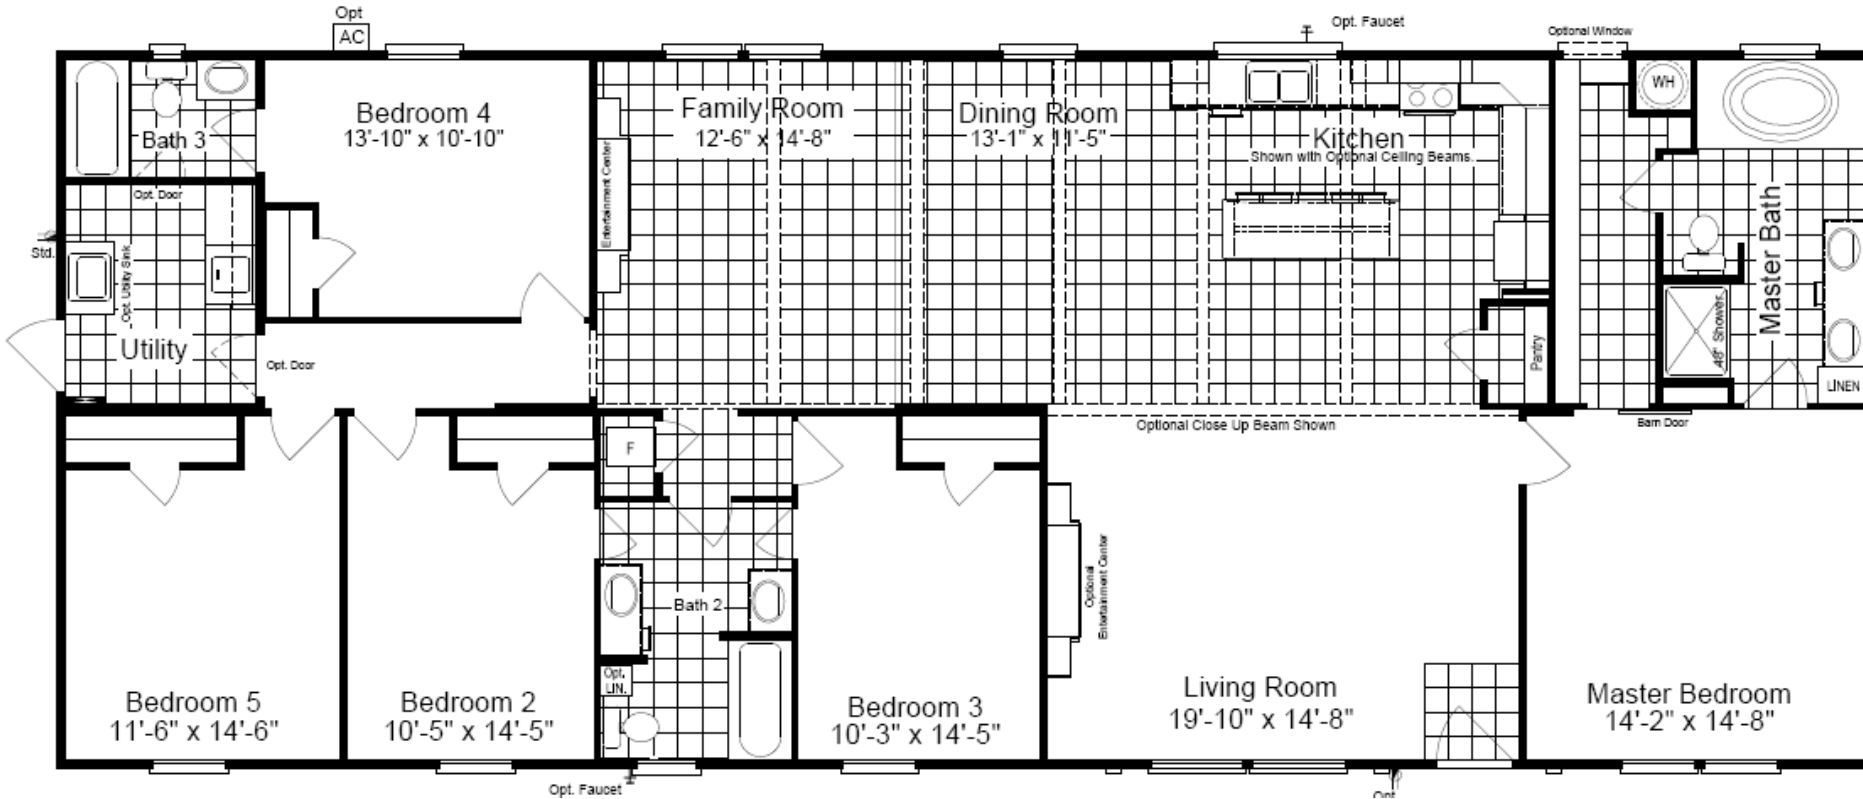

The Benbrook 5

Model SA30765B
2,280Sq. Ft.
5 Bedroom, 3 Bath
 Ft. Worth, TX. 8/20

8 1/2' Flat Ceilings
Master Bath with 48" shower
Oval Deck Tub in Master Bath

Walk-in Master Closet
3 Bath Home
Serving Island

Copyright © Palm Harbor Homes. Because we have a continuous product updating and improvement process, prices, plans, dimensions, features, materials, specifications and availability are subject to change without notice or obligation. Please refer to working drawings for actual dimensions. Renderings and floor plans are artist's depictions only and may vary from the completed home. Square footage calculations and room dimensions are approximate subject to industry standards.