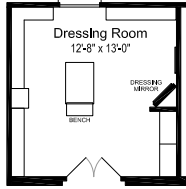

VISTA RIDGE

By Palm Harbor Homes

Opt. Dressing Room

Opt. Hollywood Bath

The "EVOLUTION FLEX"

Model: 320VR57764C

Add "M" to model # for MOD

3366 Square feet

56'-6" x 76'-0"

4 Bedrooms / 2 Baths

Austin, Texas Date: 03/07/2018

Opt. Bedroom 5

Opt. Bedroom 5 w/ Jack & Jill Bath

Key Features:

- * Gourmet Kitchen
- * Large Walk-in Pantry
- * Open Living Areas
- * Private Master Suite
- * Spacious Guest Bath With Walk-in Closets
- * Versatile Media/Game Room
- * Spacious Bedrooms