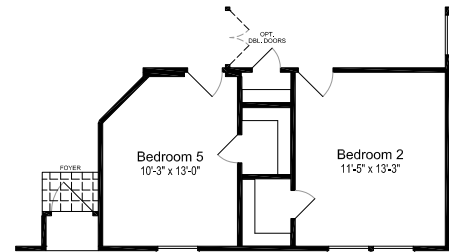

VISTA RIDGE

By Palm Harbor Homes

Opt. Dressing Room

Opt. Hollywood Bath

The "EVOLUTION FLEX"

Model: 320VR57764C

Add "M" to model # for MOD

3366 Square feet

56'-6" x 76'-0"

4 Bedrooms / 2 Baths

Austin, Texas Date: 03/07/2018

Opt. Bedroom 5

Opt. Bedroom 5 w/ Jack & Jill Bath

Key Features:

- * Gourmet Kitchen
- * Large Walk-in Pantry
- * Open Living Areas
- * Private Master Suite
- * Spacious Guest Bath With Walk-in Closets
- * Versatile Media/Game Room
- * Spacious Bedrooms

VISTA RIDGE

By Palm Harbor Homes

The "EVOLUTION FLEX" W/ Wrap-Around Porch

Model: 320VR57764C

Add "M" to model # for MOD

3006 Square feet

56'-6" x 76'-0"

4 Bedrooms / 2 Baths