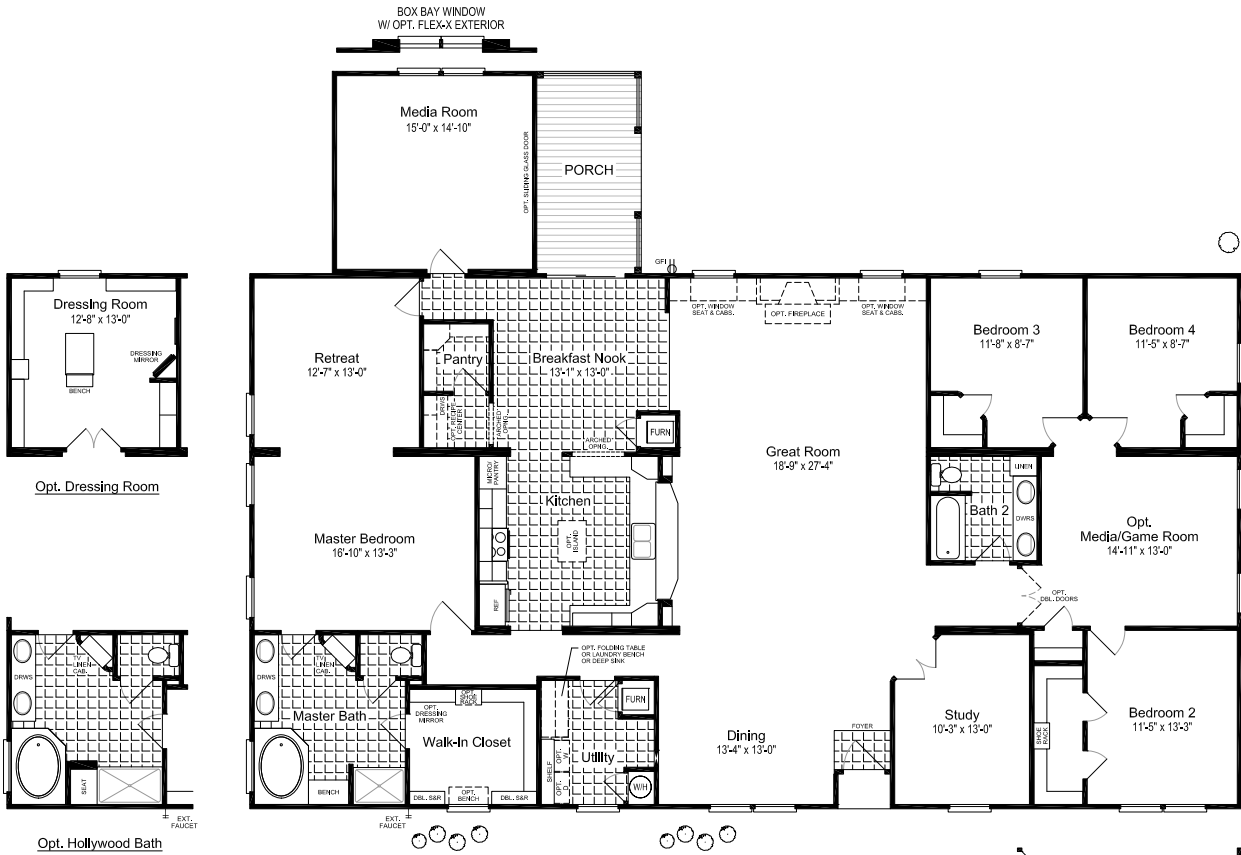

VISTA RIDGE

By Palm Harbor Homes

Opt. Dressing Room

Opt. Hollywood Bath

The "EVOLUTION FLEX"

Model: 320VR57764C

Add "M" to model # for MOD

3366 Square feet

56'-6" x 76'-0"

4 Bedrooms / 2 Baths

Austin, Texas Date: 03/07/2018

Opt. Bedroom 5

Opt. Bedroom 5 w/ Jack & Jill Bath

Key Features:

- * Gourmet Kitchen
- * Large Walk-in Pantry
- * Open Living Areas
- * Private Master Suite
- * Spacious Guest Bath With Walk-in Closets
- * Versatile Media/Game Room
- * Spacious Bedrooms

VISTA RIDGE

By Palm Harbor Homes

The "EVOLUTION FLEX" W/ Wrap-Around Porch

Model: 320VR57764C

Add "M" to model # for MOD

3006 Square feet

56'-6" x 76'-0"

4 Bedrooms / 2 Baths