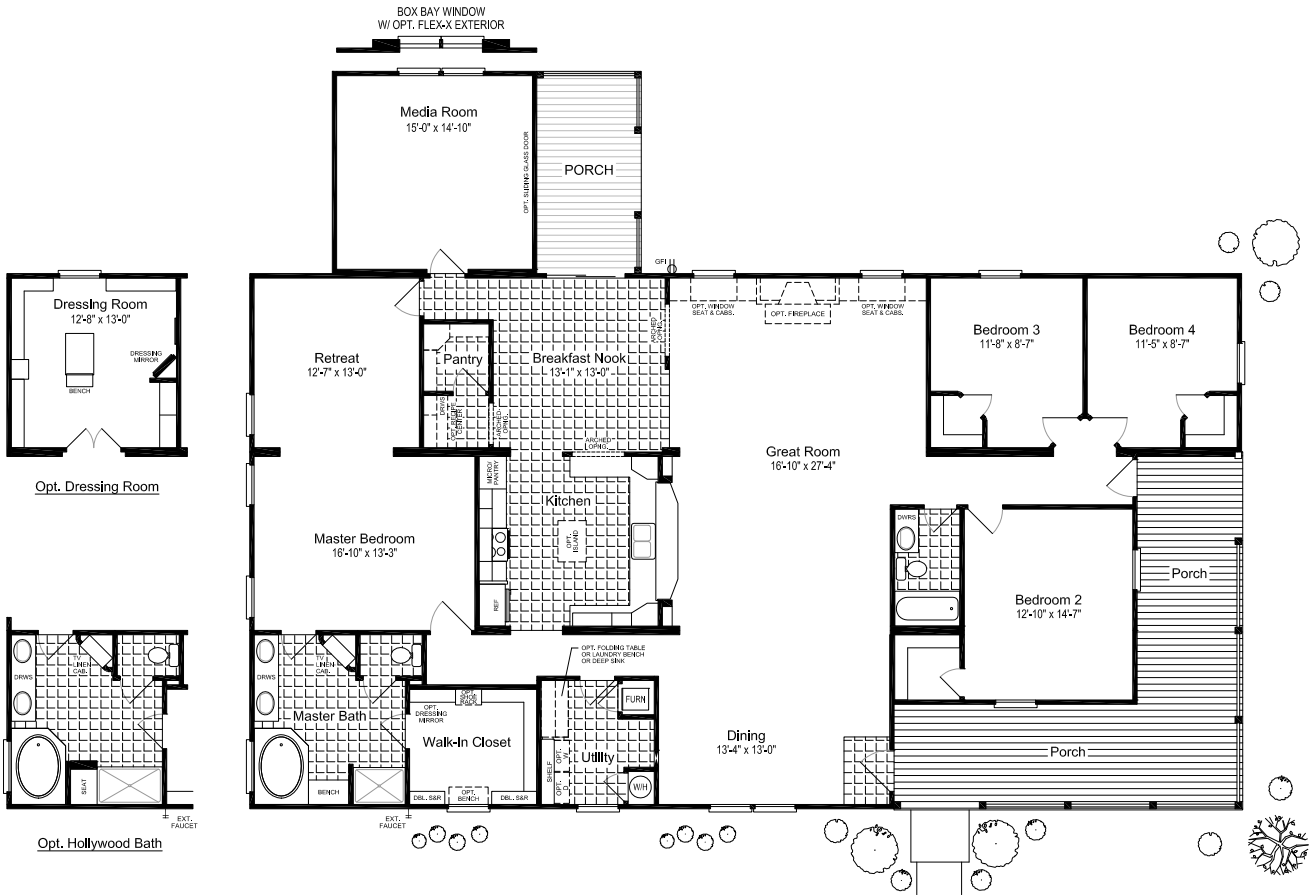

VISTA RIDGE

By Palm Harbor Homes

Opt. Dressing Room

Opt. Hollywood Bath

The "EVOLUTION FLEX"

Model: 320VR57764C

Add "M" to model # for MOD

3366 Square feet

56'-6" x 76'-0"

4 Bedrooms / 2 Baths

Austin, Texas Date: 03/07/2018

Opt. Bedroom 5

Opt. Bedroom 5 w/ Jack & Jill Bath

Key Features:

- * Gourmet Kitchen
- * Large Walk-in Pantry
- * Open Living Areas
- * Private Master Suite
- * Spacious Guest Bath With Walk-in Closets
- * Versatile Media/Game Room
- * Spacious Bedrooms

Copyright © 2019 by Palm Harbor Homes, Inc.
All Rights Reserved.

Because Palm Harbor Homes has a continuous product updating and improvement process, specifications are subject to change without notice or obligation. Likewise, the floor plan shown is representative only and may vary from the actual home. Square footage calculations are based on nominal widths and all room dimensions are approximate subject to industry standards. R-values may vary in compressed areas. Some transportation components may have been recycled after close inspection for safety and appearance.

VISTA RIDGE

By Palm Harbor Homes

The "EVOLUTION FLEX" W/ Wrap-Around Porch

Model: 320VR57764C

Add "M" to model # for MOD

3006 Square feet

56'-6" x 76'-0"

4 Bedrooms / 2 Baths