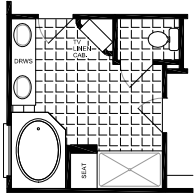

VISTA RIDGE

By Palm Harbor Homes

Opt. Dressing Room

Opt. Hollywood Bath

The "EVOLUTION FLEX"

Model: 320VR57764C

Add "M" to model # for MOD

3366 Square feet

56'-6" x 76'-0"

4 Bedrooms / 2 Baths

Austin, Texas Date: 03/07/2018

Opt. Bedroom 5

Opt. Bedroom 5 w/ Jack & Jill Bath

Key Features:

- * Gourmet Kitchen
- * Large Walk-in Pantry
- * Open Living Areas
- * Private Master Suite
- * Spacious Guest Bath With Walk-in Closets
- * Versatile Media/Game Room
- * Spacious Bedrooms

VISTA RIDGE

By Palm Harbor Homes

The "EVOLUTION FLEX" W/ Wrap-Around Porch

Model: 320VR57764C

Add "M" to model # for MOD

3006 Square feet

56'-6" x 76'-0"

4 Bedrooms / 2 Baths