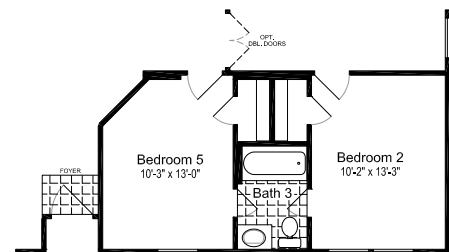

VISTA RIDGE

By Palm Harbor Homes

Opt. Dressing Room

Opt. Hollywood Bath

The "EVOLUTION FLEX"

Model: 320VR57764C

Add "M" to model # for MOD

3366 Square feet

56'-6" x 76'-0"

4 Bedrooms / 2 Baths

Austin, Texas Date: 03/07/2018

Opt. Bedroom 5

Opt. Bedroom 5 w/ Jack & Jill Bath

Key Features:

- * Gourmet Kitchen
- * Large Walk-in Pantry
- * Open Living Areas
- * Private Master Suite
- * Spacious Guest Bath With Walk-in Closets
- * Versatile Media/Game Room
- * Spacious Bedrooms