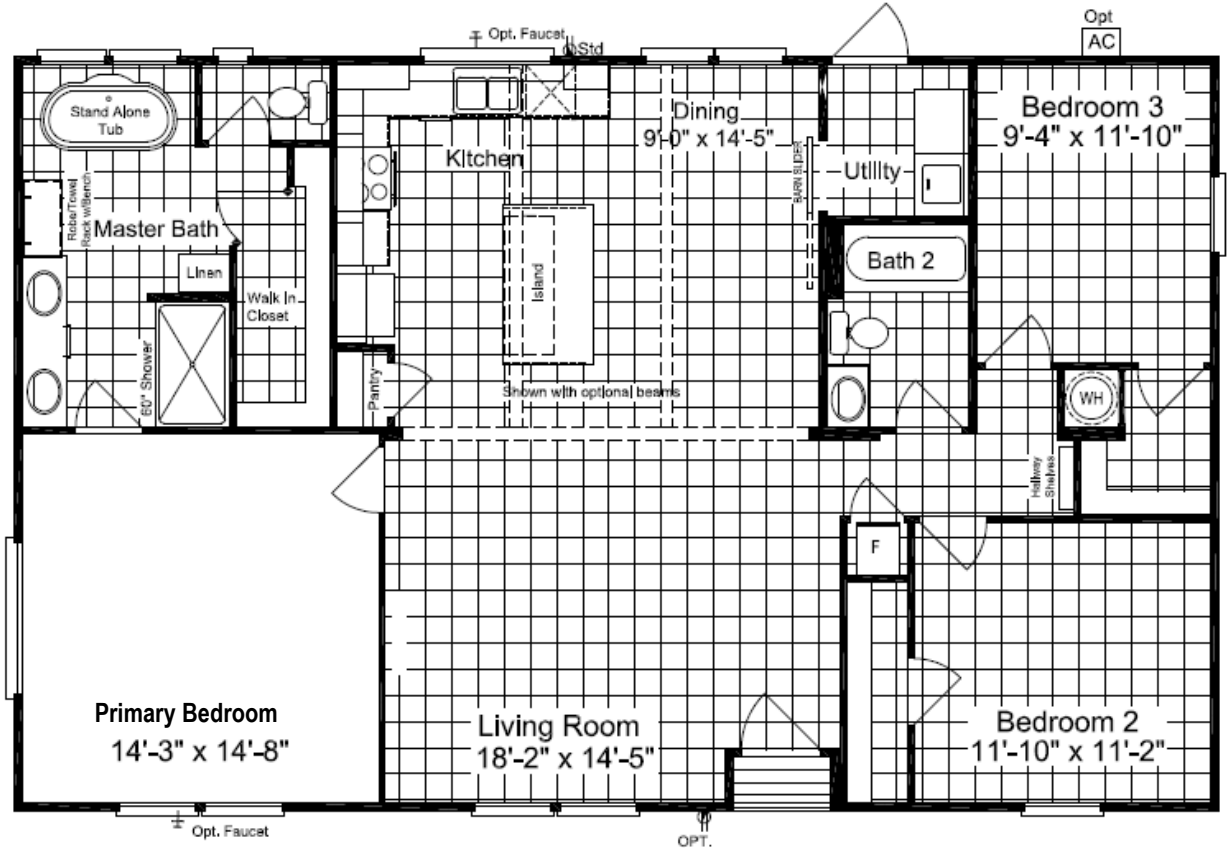

Optional Spa Master Bath

Spa bath, 8'
Walk-in
shower option

Limited Edition
A Packaged Plan

30' wide

Model KH30483Z
3 Bedroom, 2 Bath
1,440 sq. ft.

330 Ft. Worth, TX. 7-20

- 8 1/2' Flat Ceilings Throughout
- Dual Pane Windows
- 60" Master Shower
- Large Kitchen Island
- 2 Barn Doors
- Stand-Alone Tub in Master
- Picture Window on Kitchen
- Recessed Entry