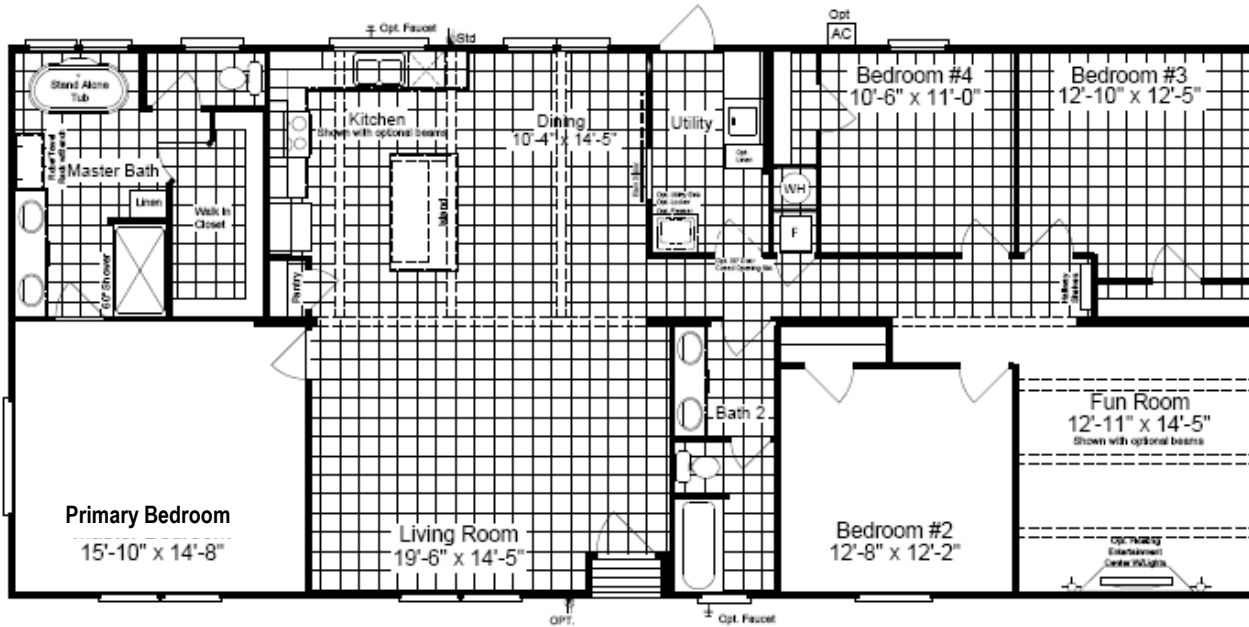

The Horizon 68

Opt. 5th Bedroom

Optional Spa Master Bath
Spa bath, 8'
Walk-in
shower option

30' wide

Model KH30684Z
4 Bedroom, 2 Bath
2,040 sq. ft.
330 Ft. Worth, TX. 7-20

- 8 1/2' Flat Ceilings Throughout
- Dual Pane Windows
- 60" Master Shower
- Large Island in Kitchen
- Barn Door
- Stand-Alone Tub in Master
- Separate Fun Room
- Freezer space available