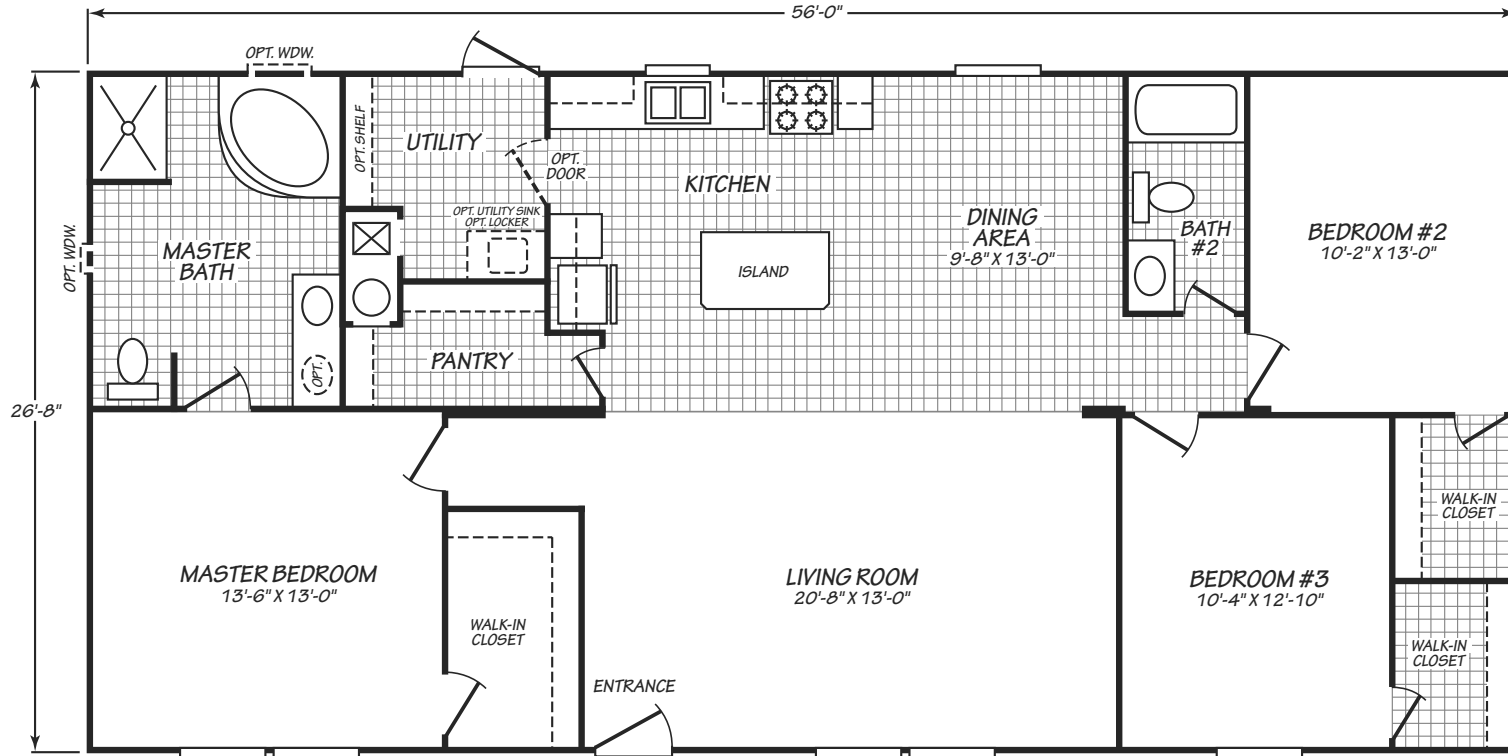

Manufactured By **FLEETWOOD**

VILLAGER

MODEL 28563A

SPECIALTY

MODEL 28563A

3 Bedroom | 2 Bath | 1,492 Square Feet

Important: Because we continually update and modify our products, it is important for you to know that our brochures and literature are for illustrative purposes only. ILLUSTRATIONS MAY SHOW OPTIONAL FEATURES. All information contained herein may vary from the actual home we build. Dimensions are nominal and length and width measurements are from exterior wall to exterior wall. We reserve the right to make changes at any time, without notice or obligation, in prices, colors, materials, specifications, features and models. Please check with your retailer for specific information about the home you select. This home was built to Palm Harbor plans and specifications in a building center owned and operated by Fleetwood Homes, Inc.